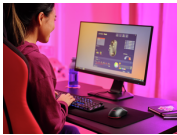

Lifestyle Images

25126_pictures_lifestyle_visual_2.jpg

ImageWidth: 3.000 px
ImageHeight: 2.250 px
ImageResolution: 300 dpi