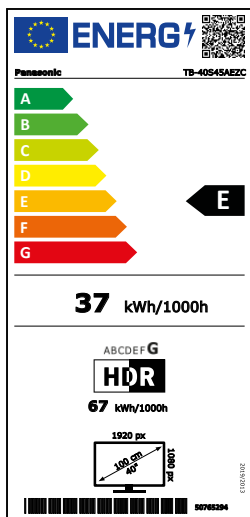

LEGAL NOTES

- *10 HID (Human Interface Device Profile) compliant keyboards are available. A2DP (Advanced Audio Distribution Profile) compliant audio devices are available. The Bluetooth® word mark and logos are owned by the Bluetooth SIG, Inc. and any use of such marks by Panasonic Corporation is under license.
- *11 When a Bluetooth device is connected to the TV, it is possible that the Bluetooth audio output may not be synchronized (i.e. be delayed) with relation to the images on the screen. This is not a defect of the TV or the device. The delay time will differ depending on the device.
- *12 The terms HDMI, HDMI High-Definition Multimedia Interface, and the HDMI Logo are trademarks or registered trademarks of HDMI Licensing Administrator, Inc.
- *13 This feature requires a USB hard drive or flash drive with a capacity of at least 160 GB.
- *14 Based on (EU) 2019/2021 transitional measurement method.
- *15 Energy consumption XYZ kWh per year, based on the power consumption of the television operating 4 hours per day for 365 days. The actual energy consumption will depend on how the television is used.
- *16 Not all the accessories are listed here.
- *17 Dimension with recommended pedestal style.
- *18 To playback HDR, a HDR source is required (H.264 or H.265(ST2084 or HLG format)).
- *19 38 Languages (English, German, French, Danish, Finnish, Norwegian, Swedish, Croatian, Czech, Dutch, Greek, Bulgarian, Hungarian, Italian, Polish, Portuguese, Romanian, Russian, Slovak, Slovenian, Spanish, Turkish, Lithuanian, Latvian, Estonian, Ukrainian, Serbian, Arabic, Persian, Hebrew, Albanian, Gaelic, Macedonian, Montenegrin, Flemish, Kazakh, Thai, Belarussian)