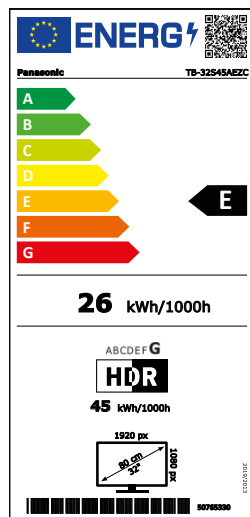

LEGAL NOTES

- *10 HID (Human Interface Device Profile) compliant keyboards are available. A2DP (Advanced Audio Distribution Profile) compliant audio devices are available. The Bluetooth® word mark and logos are owned by the Bluetooth SIG, Inc. and any use of such marks by Panasonic Corporation is under license.
- *11 When a Bluetooth device is connected to the TV, it is possible that the Bluetooth audio output may not be synchronized (i.e. be delayed) with relation to the images on the screen. This is not a defect of the TV or the device. The delay time will differ depending on the device.
- *12 The terms HDMI, HDMI High-Definition Multimedia Interface, and the HDMI Logo are trademarks or registered trademarks of HDMI Licensing Administrator, Inc.
- *13 This feature requires a USB hard drive or flash drive with a capacity of at least 160 GB.
- *14 Based on (EU) 2019/2021 transitional measurement method.
- *15 Energy consumption XYZ kWh per year, based on the power consumption of the television operating 4 hours per day for 365 days. The actual energy consumption will depend on how the television is used.
- *16 Not all the accessories are listed here.
- *17 Dimension with recommended pedestal style.
- *18 To playback HDR, a HDR source is required (H.264 or H.265(ST2084 or HLG format)).
- *19 38 Languages (English, German, French, Danish, Finnish, Norwegian, Swedish, Croatian, Czech, Dutch, Greek, Bulgarian, Hungarian, Italian, Polish, Portuguese, Romanian, Russian, Slovak, Slovenian, Spanish, Turkish, Lithuanian, Latvian, Estonian, Ukrainian, Serbian, Arabic, Persian, Hebrew, Albanian, Gaelic, Macedonian, Montenegrin, Flemish, Kazakh, Thai, Belarussian)