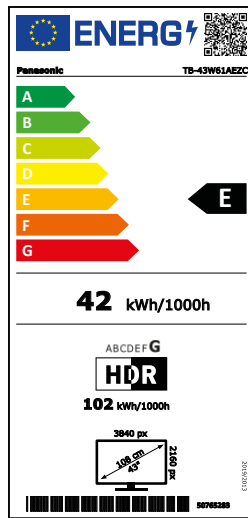

EPREL Reg. Numbers:

TB-65W61AEZC	2611472
TB-55W61AEZC	2611489
TB-50W61AEZC	2611498
TB-43W61AEZC	2611502

LEGAL NOTES

- *10 HID (Human Interface Device Profile) compliant keyboards are available. A2DP (Advanced Audio Distribution Profile) compliant audio devices are available. The Bluetooth® word mark and logos are owned by the Bluetooth SIG, Inc. and any use of such marks by Panasonic Corporation is under license.
- *11 When a Bluetooth device is connected to the TV, it is possible that the Bluetooth audio output may not be synchronized (i.e. be delayed) with relation to the images on the screen. This is not a defect of the TV or the device. The delay time will differ depending on the device.
- *12 The terms HDMI, HDMI High-Definition Multimedia Interface, and the HDMI Logo are trademarks or registered trademarks of HDMI Licensing Administrator, Inc.
- *13 This feature requires a USB hard drive or flash drive with a capacity of at least 160 GB.
- *14 Based on (EU) 2019/2021 transitional measurement method.
- *15 Energy consumption XYZ kWh per year, based on the power consumption of the television operating 4 hours per day for 365 days. The actual energy consumption will depend on how the television is used.
- *16 Not all the accessories are listed here.
- *17 Dimension with recommended pedestal style.
- *18 To playback HDR, a HDR source is required (H.264 or H.265(ST2084 or HLG format)).
- *19 38 Languages (English, German, French, Danish, Finnish, Norwegian, Swedish, Croatian, Czech, Dutch, Greek, Bulgarian, Hungarian, Italian, Polish, Portuguese, Romanian, Russian, Slovak, Slovenian, Spanish, Turkish, Lithuanian, Latvian, Estonian, Ukrainian, Serbian, Arabic, Persian, Hebrew, Albanian, Gaelic, Macedonian, Montenegrin, Flemish, Kazakh, Thai, Belarussian)