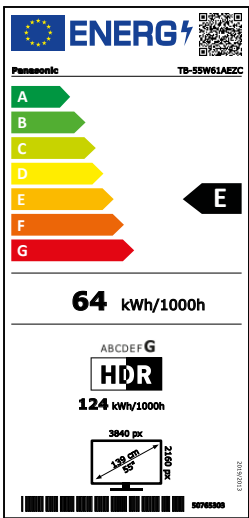

EPREL Reg. Numbers:

TB-65W61AEZC	2611472
TB-55W61AEZC	2611489
TB-50W61AEZC	2611498
TB-43W61AEZC	2611502

LEGAL NOTES

- *10 HID (Human Interface Device Profile) compliant keyboards are available. A2DP (Advanced Audio Distribution Profile) compliant audio devices are available. The Bluetooth® word mark and logos are owned by the Bluetooth SIG, Inc. and any use of such marks by Panasonic Corporation is under license.
- *11 When a Bluetooth device is connected to the TV, it is possible that the Bluetooth audio output may not be synchronized (i.e. be delayed) with relation to the images on the screen. This is not a defect of the TV or the device. The delay time will differ depending on the device.
- *12 The terms HDMI, HDMI High-Definition Multimedia Interface, and the HDMI Logo are trademarks or registered trademarks of HDMI Licensing Administrator, Inc.
- *13 This feature requires a USB hard drive or flash drive with a capacity of at least 160 GB.
- *14 Based on (EU) 2019/2021 transitional measurement method.
- *15 Energy consumption XYZ kWh per year, based on the power consumption of the television operating 4 hours per day for 365 days. The actual energy consumption will depend on how the television is used.
- *16 Not all the accessories are listed here.
- *17 Dimension with recommended pedestal style.
- *18 To playback HDR, a HDR source is required (H.264 or H.265(ST2084 or HLG format)).
- *19 38 Languages (English, German, French, Danish, Finnish, Norwegian, Swedish, Croatian, Czech, Dutch, Greek, Bulgarian, Hungarian, Italian, Polish, Portuguese, Romanian, Russian, Slovak, Slovenian, Spanish, Turkish, Lithuanian, Latvian, Estonian, Ukrainian, Serbian, Arabic, Persian, Hebrew, Albanian, Gaelic, Macedonian, Montenegrin, Flemish, Kazakh, Thai, Belarussian)