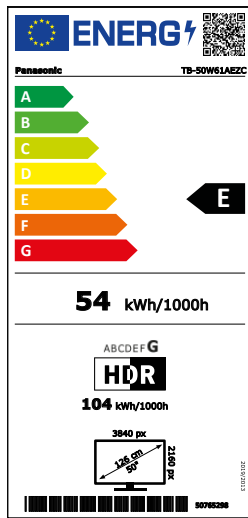

EPREL Reg. Numbers:

TB-65W61AEZC	2611472
TB-55W61AEZC	2611489
TB-50W61AEZC	2611498
TB-43W61AEZC	2611502

LEGAL NOTES

- *10 HID (Human Interface Device Profile) compliant keyboards are available. A2DP (Advanced Audio Distribution Profile) compliant audio devices are available. The Bluetooth® word mark and logos are owned by the Bluetooth SIG, Inc. and any use of such marks by Panasonic Corporation is under license.
- *11 When a Bluetooth device is connected to the TV, it is possible that the Bluetooth audio output may not be synchronized (i.e. be delayed) with relation to the images on the screen. This is not a defect of the TV or the device. The delay time will differ depending on the device.
- *12 The terms HDMI, HDMI High-Definition Multimedia Interface, and the HDMI Logo are trademarks or registered trademarks of HDMI Licensing Administrator, Inc.
- *13 This feature requires a USB hard drive or flash drive with a capacity of at least 160 GB.
- *14 Based on (EU) 2019/2021 transitional measurement method.
- *15 Energy consumption XYZ kWh per year, based on the power consumption of the television operating 4 hours per day for 365 days. The actual energy consumption will depend on how the television is used.
- *16 Not all the accessories are listed here.
- *17 Dimension with recommended pedestal style.
- *18 To playback HDR, a HDR source is required (H.264 or H.265(ST2084 or HLG format)).
- *19 38 Languages (English, German, French, Danish, Finnish, Norwegian, Swedish, Croatian, Czech, Dutch, Greek, Bulgarian, Hungarian, Italian, Polish, Portuguese, Romanian, Russian, Slovak, Slovenian, Spanish, Turkish, Lithuanian, Latvian, Estonian, Ukrainian, Serbian, Arabic, Persian, Hebrew, Albanian, Gaelic, Macedonian, Montenegrin, Flemish, Kazakh, Thai, Belarussian)