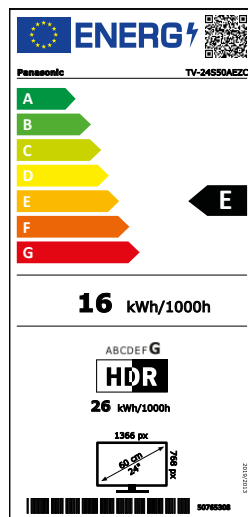

LEGAL NOTES

- *10 HID (Human Interface Device Profile) compliant keyboards are available. A2DP (Advanced Audio Distribution Profile) compliant audio devices are available. The Bluetooth® word mark and logos are owned by the Bluetooth SIG, Inc. and any use of such marks by Panasonic Corporation is under license.
- *11 When a Bluetooth device is connected to the TV, it is possible that the Bluetooth audio output may not be synchronized (i.e. be delayed) with relation to the images on the screen. This is not a defect of the TV or the device. The delay time will differ depending on the device.
- *12 The terms HDMI, HDMI High-Definition Multimedia Interface, and the HDMI Logo are trademarks or registered trademarks of HDMI Licensing Administrator, Inc.
- *13 This feature requires a USB hard drive or flash drive with a capacity of at least 160 GB.
- *14 Based on (EU) 2019/2021 transitional measurement method.
- *15 Energy consumption XYZ kWh per year, based on the power consumption of the television operating 4 hours per day for 365 days. The actual energy consumption will depend on how the television is used.
- *16 Not all the accessories are listed here.
- *17 Dimension with recommended pedestal style.
- *18 To playback HDR, a HDR source is required (H.264 or H.265(ST2084 or HLG format)).
- *19 27 Languages (English / German / Italian / Spanish / French / Danish / Finnish / Swedish / Dutch / Hungarian / Czech / Romanian / Bulgarian / Polish / Norwegian / Estonian / Latvian / Lithuanian / Portuguese / Turkish / Greek / Croatian / Slovak / Slovenian / Serbian / Russian / Macedonian)