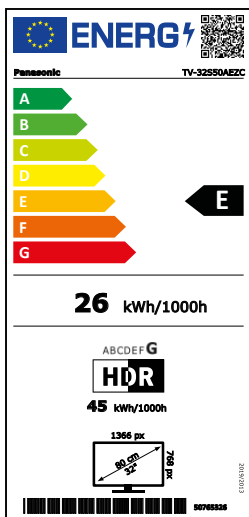

LEGAL NOTES

- *10 HID (Human Interface Device Profile) compliant keyboards are available. A2DP (Advanced Audio Distribution Profile) compliant audio devices are available. The Bluetooth® word mark and logos are owned by the Bluetooth SIG, Inc. and any use of such marks by Panasonic Corporation is under license.
- *11 When a Bluetooth device is connected to the TV, it is possible that the Bluetooth audio output may not be synchronized (i.e. be delayed) with relation to the images on the screen. This is not a defect of the TV or the device. The delay time will differ depending on the device.
- *12 The terms HDMI, HDMI High-Definition Multimedia Interface, and the HDMI Logo are trademarks or registered trademarks of HDMI Licensing Administrator, Inc.
- *13 This feature requires a USB hard drive or flash drive with a capacity of at least 160 GB.
- *14 Based on (EU) 2019/2021 transitional measurement method.
- *15 Energy consumption XYZ kWh per year, based on the power consumption of the television operating 4 hours per day for 365 days. The actual energy consumption will depend on how the television is used.
- *16 Not all the accessories are listed here.
- *17 Dimension with recommended pedestal style.
- *18 To playback HDR, a HDR source is required (H.264 or H.265(ST2084 or HLG format)).
- *19 27 Languages (English / German / Italian / Spanish / French / Danish / Finnish / Swedish / Dutch / Hungarian / Czech / Romanian / Bulgarian / Polish / Norwegian / Estonian / Latvian / Lithuanian / Portuguese / Turkish / Greek / Croatian / Slovak / Slovenian / Serbian / Russian / Macedonian)