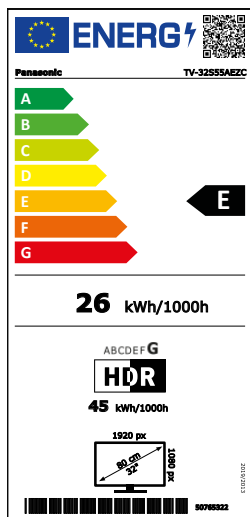

LEGAL NOTES

- *10 HID (Human Interface Device Profile) compliant keyboards are available. A2DP (Advanced Audio Distribution Profile) compliant audio devices are available. The Bluetooth® word mark and logos are owned by the Bluetooth SIG, Inc. and any use of such marks by Panasonic Corporation is under license.
- *11 When a Bluetooth device is connected to the TV, it is possible that the Bluetooth audio output may not be synchronized (i.e. be delayed) with relation to the images on the screen. This is not a defect of the TV or the device. The delay time will differ depending on the device.
- *12 The terms HDMI, HDMI High-Definition Multimedia Interface, and the HDMI Logo are trademarks or registered trademarks of HDMI Licensing Administrator, Inc.
- *13 This feature requires a USB hard drive or flash drive with a capacity of at least 160 GB.
- *14 Based on (EU) 2019/2021 transitional measurement method.
- *15 Energy consumption XYZ kWh per year, based on the power consumption of the television operating 4 hours per day for 365 days. The actual energy consumption will depend on how the television is used.
- *16 Not all the accessories are listed here.
- *17 Dimension with recommended pedestal style.
- *18 To playback HDR, a HDR source is required (H.264 or H.265(ST2084 or HLG format)).
- *19 27 Languages (English / German / Italian / Spanish / French / Danish / Finnish / Swedish / Dutch / Hungarian / Czech / Romanian / Bulgarian / Polish / Norwegian / Estonian / Latvian / Lithuanian / Portuguese / Turkish / Greek / Croatian / Slovak / Slovenian / Serbian / Russian / Macedonian)