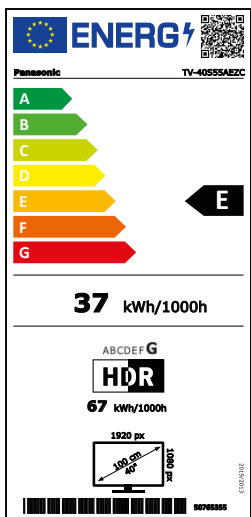

LEGAL NOTES

- *10 HID (Human Interface Device Profile) compliant keyboards are available. A2DP (Advanced Audio Distribution Profile) compliant audio devices are available. The Bluetooth® word mark and logos are owned by the Bluetooth SIG, Inc. and any use of such marks by Panasonic Corporation is under license.
- *11 When a Bluetooth device is connected to the TV, it is possible that the Bluetooth audio output may not be synchronized (i.e. be delayed) with relation to the images on the screen. This is not a defect of the TV or the device. The delay time will differ depending on the device.
- *12 The terms HDMI, HDMI High-Definition Multimedia Interface, and the HDMI Logo are trademarks or registered trademarks of HDMI Licensing Administrator, Inc.
- *13 This feature requires a USB hard drive or flash drive with a capacity of at least 160 GB.
- *14 Based on (EU) 2019/2021 transitional measurement method.
- *15 Energy consumption XYZ kWh per year, based on the power consumption of the television operating 4 hours per day for 365 days. The actual energy consumption will depend on how the television is used.
- *16 Not all the accessories are listed here.
- *17 Dimension with recommended pedestal style.
- *18 To playback HDR, a HDR source is required (H.264 or H.265(ST2084 or HLG format)).
- *19 27 Languages (English / German / Italian / Spanish / French / Danish / Finnish / Swedish / Dutch / Hungarian / Czech / Romanian / Bulgarian / Polish / Norwegian / Estonian / Latvian / Lithuanian / Portuguese / Turkish / Greek / Croatian / Slovak / Slovenian / Serbian / Russian / Macedonian)