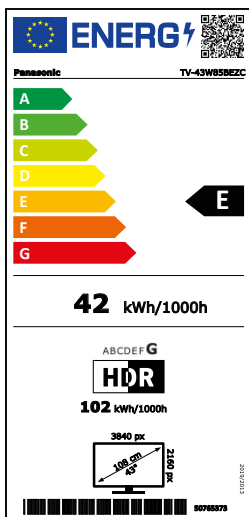

EPREL Reg. Numbers:

TV-65W85BEZC	2611578
TV-55W85BEZC	2611572
TV-50W85BEZC	2611513
TV-43W85BEZC	2611505

LEGAL NOTES

- *10 HID (Human Interface Device Profile) compliant keyboards are available. A2DP (Advanced Audio Distribution Profile) compliant audio devices are available. The Bluetooth® word mark and logos are owned by the Bluetooth SIG, Inc. and any use of such marks by Panasonic Corporation is under license.
- *11 When a Bluetooth device is connected to the TV, it is possible that the Bluetooth audio output may not be synchronized (i.e. be delayed) with relation to the images on the screen. This is not a defect of the TV or the device. The delay time will differ depending on the device.
- *12 The terms HDMI, HDMI High-Definition Multimedia Interface, and the HDMI Logo are trademarks or registered trademarks of HDMI Licensing Administrator, Inc.
- *13 This feature requires a USB hard drive or flash drive with a capacity of at least 160 GB.
- *14 Based on (EU) 2019/2021 transitional measurement method.
- *15 Energy consumption XYZ kWh per year, based on the power consumption of the television operating 4 hours per day for 365 days. The actual energy consumption will depend on how the television is used.
- *16 Not all the accessories are listed here.
- *17 Dimension with recommended pedestal style.
- *18 To playback HDR, a HDR source is required (H.264 or H.265(ST2084 or HLG format)).
- *19 27 Languages (English / German / Italian / Spanish / French / Danish / Finnish / Swedish / Dutch / Hungarian / Czech / Romanian / Bulgarian / Polish / Norwegian / Estonian / Latvian / Lithuanian / Portuguese / Turkish / Greek / Croatian / Slovak / Slovenian / Serbian / Russian / Macedonian)