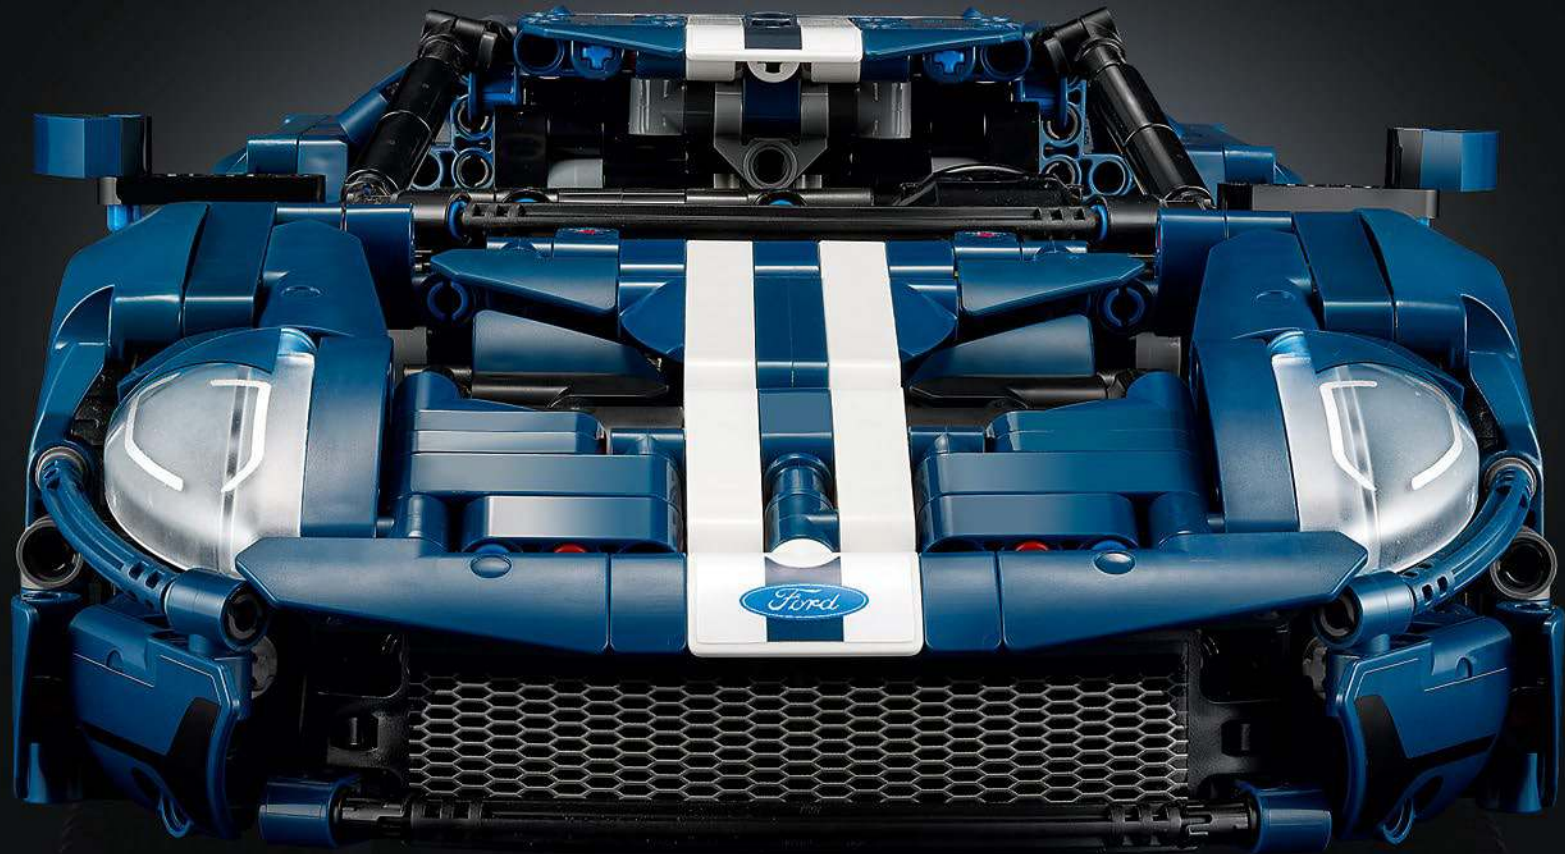

THE PINNACLE OF FORD PERFORMANCE

The teardrop-shaped cockpit, intersecting surfaces, flying buttresses, pop-up spoiler wing. The 2022 Ford GT is a design and performance marvel. In close collaboration with the Ford Motor Company, LEGO® Technic designers created an authentic 1:12 scale version.

FORD GT40 MK I

1963-1965

Ford establishes a team of expert racing-car drivers, engineers and Ford officials to create a world-class racing car. The first Ford GT40 MK I competes in the 1964 24 Hours of Le Mans.