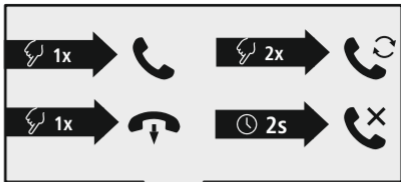

zZz

8min

STAND BY

30min

max. 1m

www.hama.com

🔍 00188224

➔ Downloads