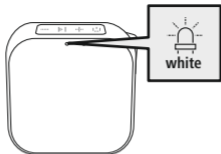

zZz

8min

STAND BY

30min

max. 1m

www.hama.com

🔍 00188224

➔ Downloads