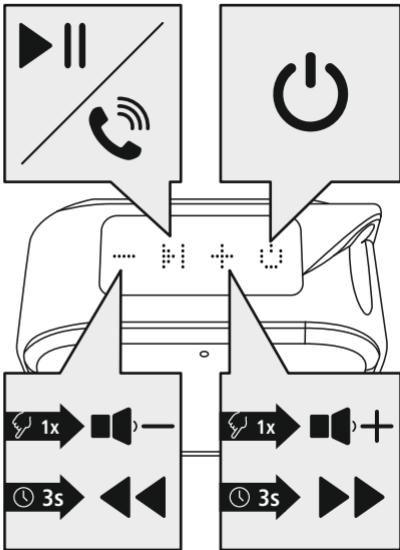

zZz

8min

STAND BY

30min

max. 1m

www.hama.com

🔍 00188224

➔ Downloads