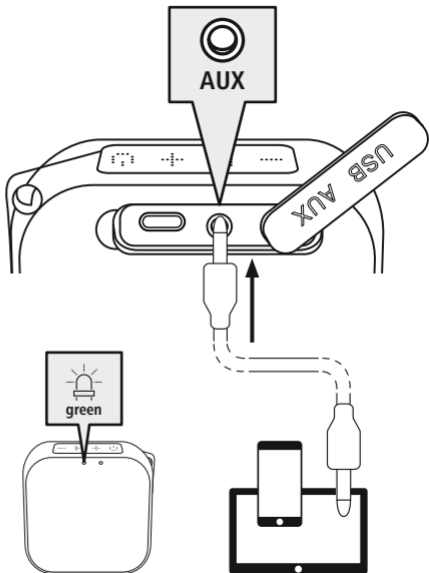

zZz

8min

STAND BY

30min

max. 1m

www.hama.com

🔍 00188224

➔ Downloads