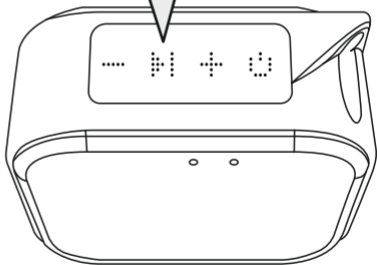

zZz

8min

STAND BY

30min

max. 1m

www.hama.com

🔍 00188224

➔ Downloads