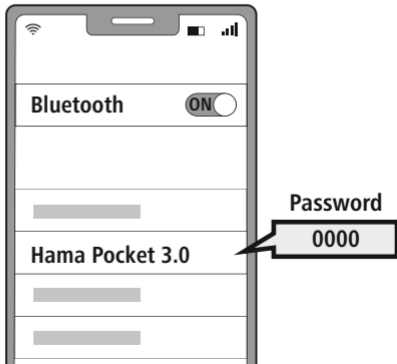

zZz

8min

STAND BY

30min

max. 1m

www.hama.com

🔍 00188224

➔ Downloads