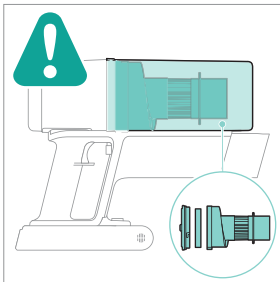

PHILIPS

3000 Series

Cordless Vacuum

XC303*

XC313*

* = 0-9, representing different colors

home.id/welcome

	3	  	13
	4	 	14
	6	 	15
 	6	 	15
	7	  	16
	7		17
	8		18
	8		19
	9		20
 	10	 	20
  	12		