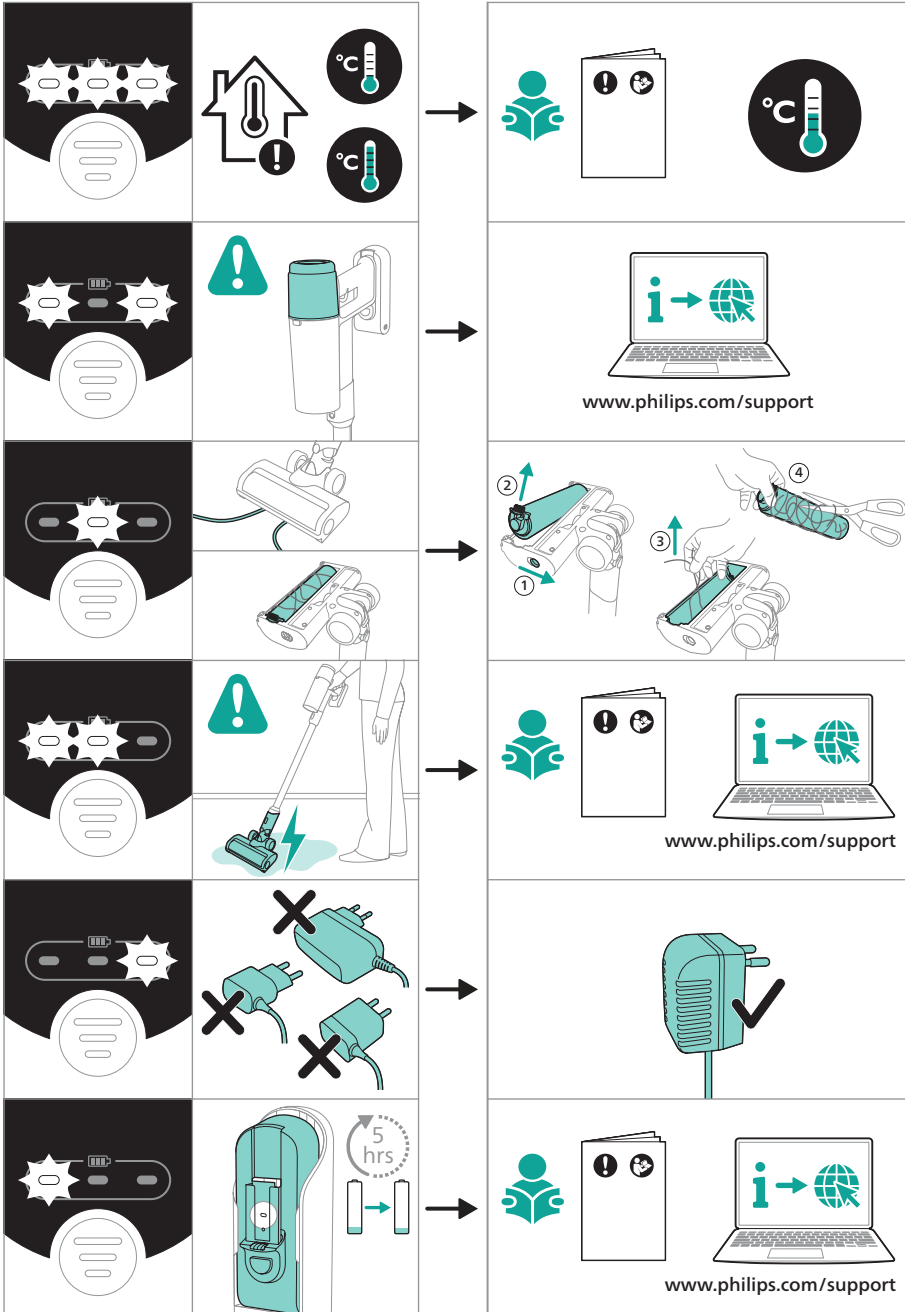

PHILIPS

3000 Series

Cordless Vacuum

XC303*

XC313*

* = 0-9, representing different colors

home.id/welcome

	3	  	13
	4	 	14
	6	 	15
 	6	 	15
	7	  	16
	7		17
	8		18
	8		19
	9		20
 	10	 	20
  	12		