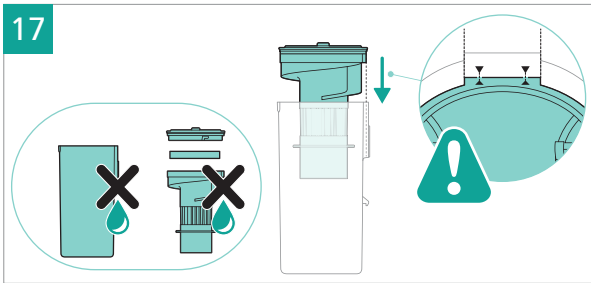

PHILIPS

3000 Series

Cordless Vacuum

XC303*

XC313*

* = 0-9, representing different colors

home.id/welcome

	3	  	13
	4	 	14
	6	 	15
 	6	 	15
	7	  	16
	7		17
	8		18
	8		19
	9		20
 	10	 	20
  	12		