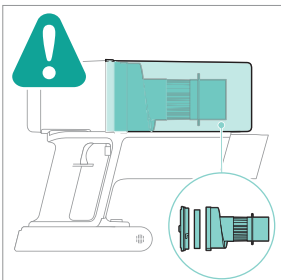

PHILIPS

3000 Series

Cordless Vacuum

XC303*

XC313*

* = 0-9, representing different colors

home.id/welcome

	3	  	13
	4	 	14
	6	 	15
 	6	 	15
	7	  	16
	7		17
	8		18
	8		19
	9		20
 	10	 	20
  	12		