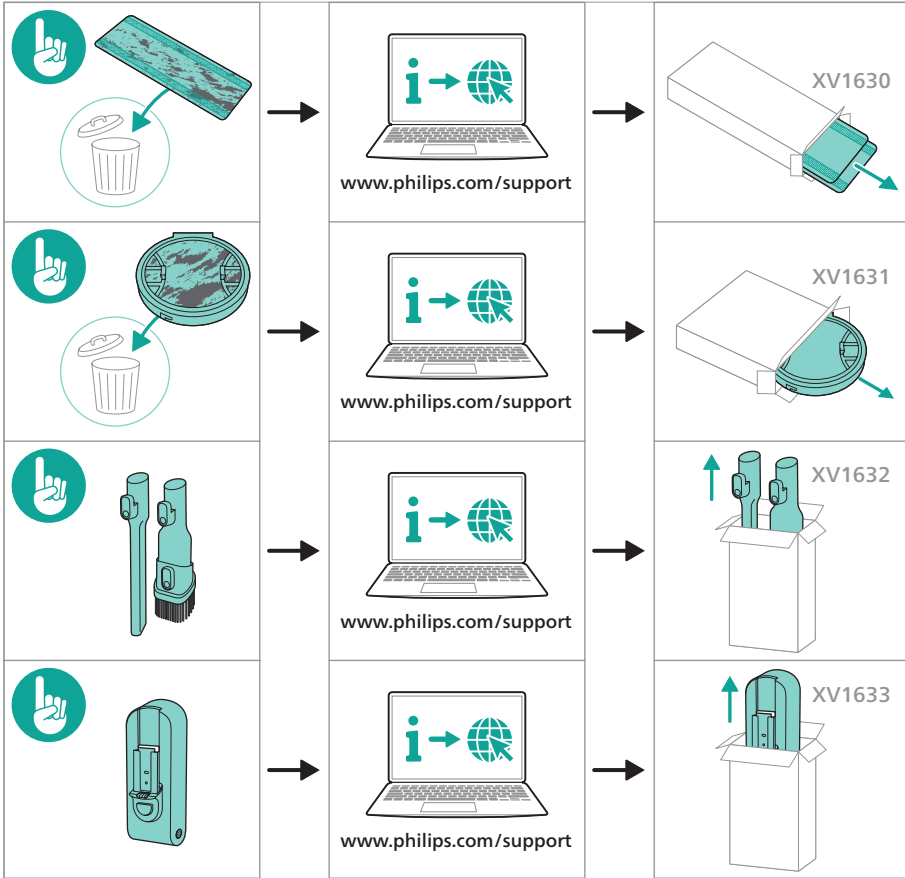

PHILIPS

3000 Series

Cordless Vacuum

XC303*

XC313*

* = 0-9, representing different colors

home.id/welcome

	3	  	13
	4	 	14
	6	 	15
 	6	 	15
	7	  	16
	7		17
	8		18
	8		19
	9		20
 	10	 	20
  	12		