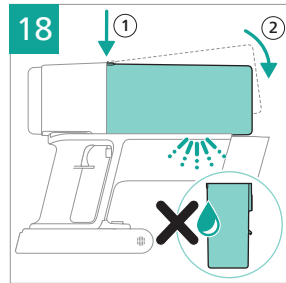

PHILIPS

3000 Series

Cordless Vacuum

XC303*

XC313*

* = 0-9, representing different colors

home.id/welcome

	3	  	13
	4	 	14
	6	 	15
 	6	 	15
	7	  	16
	7		17
	8		18
	8		19
	9		20
 	10	 	20
  	12		