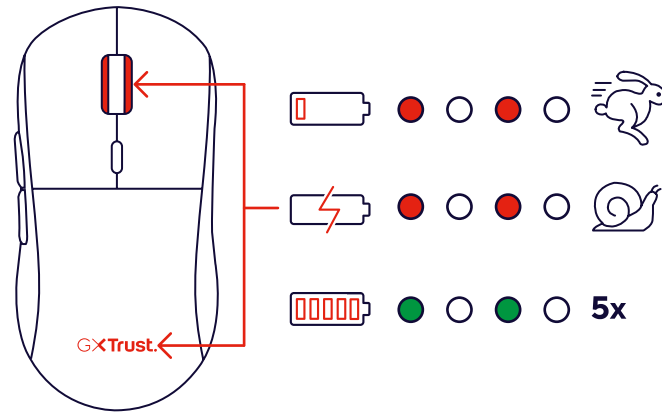

4.

● CLEVER GAMING

GAMING X Trust.

REDEX +
USER GUIDE

WIRELESS HIGH-PERFORMANCE MOUSE

SOFTWARE

DOWNLOAD SOFTWARE AT:
www.trust.com/25127/download

FAQ