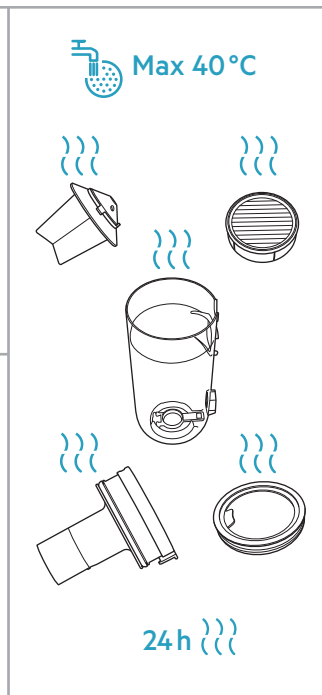

Carpet

Hard Floor

					
ASKW5	AKIT23	AKIT22	AZE167	AZE155	AZE149
900 923 613 Yearly performance Kit	900 923 392 Home and car kit	900 923 360 Duster kit	900 923 615 Battery 4.0 Ah / 57 Wh	900 923 388 PetPro+	900 923 389 BedProPower+
					
AZE168	AZE158	AZE159	AZE146	AZE166	
900 923 616 PowerPro mop nozzle	900 923 441 Standard pads	900 923 443 Delicate pads	900 923 362 Duster	900 923 614 PowerPro hard floor nozzle	