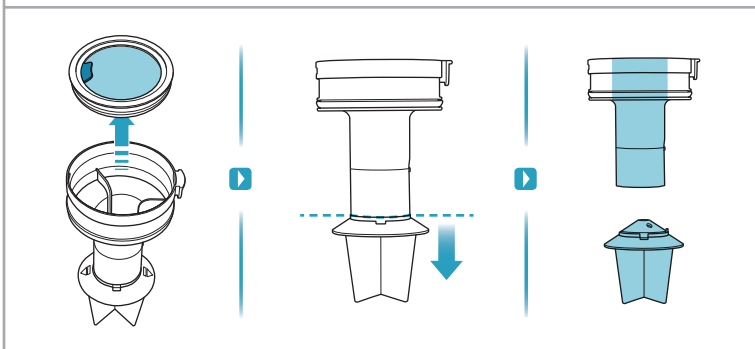

Carpet

Hard Floor

					
ASKW5	AKIT23	AKIT22	AZE167	AZE155	AZE149
900 923 613 Yearly performance Kit	900 923 392 Home and car kit	900 923 360 Duster kit	900 923 615 Battery 4.0 Ah / 57 Wh	900 923 388 PetPro+	900 923 389 BedProPower+
					
AZE168	AZE158	AZE159	AZE146	AZE166	
900 923 616 PowerPro mop nozzle	900 923 441 Standard pads	900 923 443 Delicate pads	900 923 362 Duster	900 923 614 PowerPro hard floor nozzle	