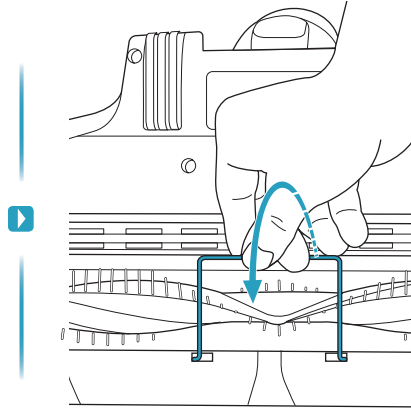

Carpet

Hard Floor

					
ASKW5	AKIT23	AKIT22	AZE167	AZE155	AZE149
900 923 613 Yearly performance Kit	900 923 392 Home and car kit	900 923 360 Duster kit	900 923 615 Battery 4.0 Ah / 57 Wh	900 923 388 PetPro+	900 923 389 BedProPower+
					
AZE168	AZE158	AZE159	AZE146	AZE166	
900 923 616 PowerPro mop nozzle	900 923 441 Standard pads	900 923 443 Delicate pads	900 923 362 Duster	900 923 614 PowerPro hard floor nozzle	