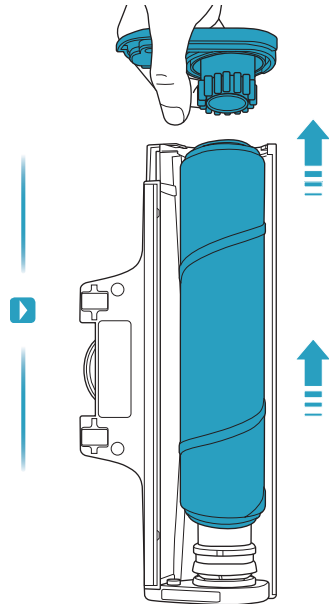

Carpet

Hard Floor

					
ASKW5	AKIT23	AKIT22	AZE167	AZE155	AZE149
900 923 613 Yearly performance Kit	900 923 392 Home and car kit	900 923 360 Duster kit	900 923 615 Battery 4.0 Ah / 57 Wh	900 923 388 PetPro+	900 923 389 BedProPower+
					
AZE168	AZE158	AZE159	AZE146	AZE166	
900 923 616 PowerPro mop nozzle	900 923 441 Standard pads	900 923 443 Delicate pads	900 923 362 Duster	900 923 614 PowerPro hard floor nozzle	