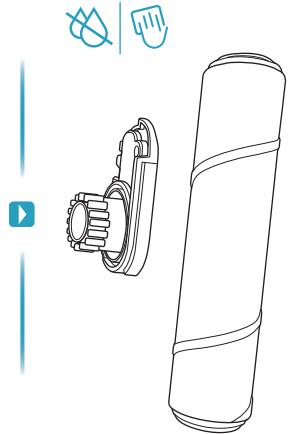

Carpet

Hard Floor

					
ASKW5	AKIT23	AKIT22	AZE167	AZE155	AZE149
900 923 613 Yearly performance Kit	900 923 392 Home and car kit	900 923 360 Duster kit	900 923 615 Battery 4.0 Ah / 57 Wh	900 923 388 PetPro+	900 923 389 BedProPower+
					
AZE168	AZE158	AZE159	AZE146	AZE166	
900 923 616 PowerPro mop nozzle	900 923 441 Standard pads	900 923 443 Delicate pads	900 923 362 Duster	900 923 614 PowerPro hard floor nozzle	