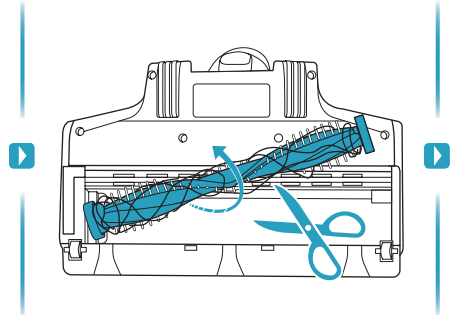

Carpet

Hard Floor

					
ASKW5	AKIT23	AKIT22	AZE167	AZE155	AZE149
900 923 613 Yearly performance Kit	900 923 392 Home and car kit	900 923 360 Duster kit	900 923 615 Battery 4.0 Ah / 57 Wh	900 923 388 PetPro+	900 923 389 BedProPower+
					
AZE168	AZE158	AZE159	AZE146	AZE166	
900 923 616 PowerPro mop nozzle	900 923 441 Standard pads	900 923 443 Delicate pads	900 923 362 Duster	900 923 614 PowerPro hard floor nozzle	