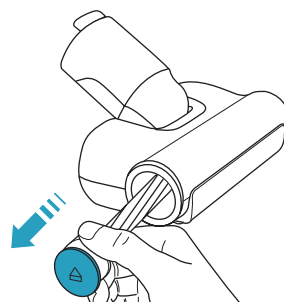

Carpet

Hard Floor

					
ASKW5	AKIT23	AKIT22	AZE167	AZE155	AZE149
900 923 613 Yearly performance Kit	900 923 392 Home and car kit	900 923 360 Duster kit	900 923 615 Battery 4.0 Ah / 57 Wh	900 923 388 PetPro+	900 923 389 BedProPower+
					
AZE168	AZE158	AZE159	AZE146	AZE166	
900 923 616 PowerPro mop nozzle	900 923 441 Standard pads	900 923 443 Delicate pads	900 923 362 Duster	900 923 614 PowerPro hard floor nozzle	