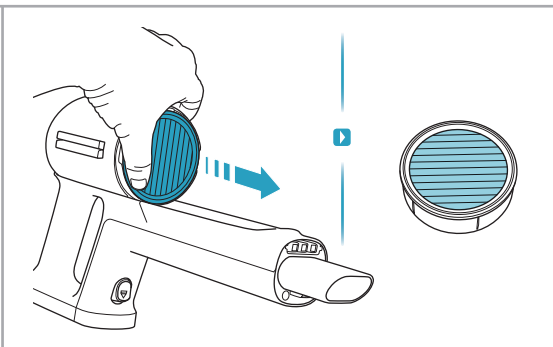

Carpet

Hard Floor

					
ASKW5	AKIT23	AKIT22	AZE167	AZE155	AZE149
900 923 613 Yearly performance Kit	900 923 392 Home and car kit	900 923 360 Duster kit	900 923 615 Battery 4.0 Ah / 57 Wh	900 923 388 PetPro+	900 923 389 BedProPower+
					
AZE168	AZE158	AZE159	AZE146	AZE166	
900 923 616 PowerPro mop nozzle	900 923 441 Standard pads	900 923 443 Delicate pads	900 923 362 Duster	900 923 614 PowerPro hard floor nozzle	