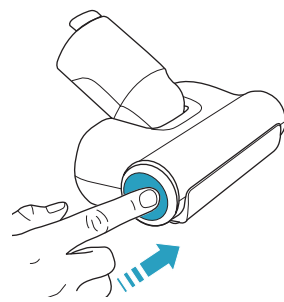

Carpet

Hard Floor

					
ASKW5	AKIT23	AKIT22	AZE167	AZE155	AZE149
900 923 613 Yearly performance Kit	900 923 392 Home and car kit	900 923 360 Duster kit	900 923 615 Battery 4.0 Ah / 57 Wh	900 923 388 PetPro+	900 923 389 BedProPower+
					
AZE168	AZE158	AZE159	AZE146	AZE166	
900 923 616 PowerPro mop nozzle	900 923 441 Standard pads	900 923 443 Delicate pads	900 923 362 Duster	900 923 614 PowerPro hard floor nozzle	