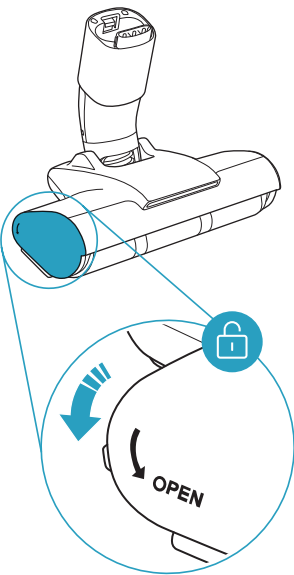

Carpet

Hard Floor

					
ASKW5	AKIT23	AKIT22	AZE167	AZE155	AZE149
900 923 613 Yearly performance Kit	900 923 392 Home and car kit	900 923 360 Duster kit	900 923 615 Battery 4.0 Ah / 57 Wh	900 923 388 PetPro+	900 923 389 BedProPower+
					
AZE168	AZE158	AZE159	AZE146	AZE166	
900 923 616 PowerPro mop nozzle	900 923 441 Standard pads	900 923 443 Delicate pads	900 923 362 Duster	900 923 614 PowerPro hard floor nozzle	