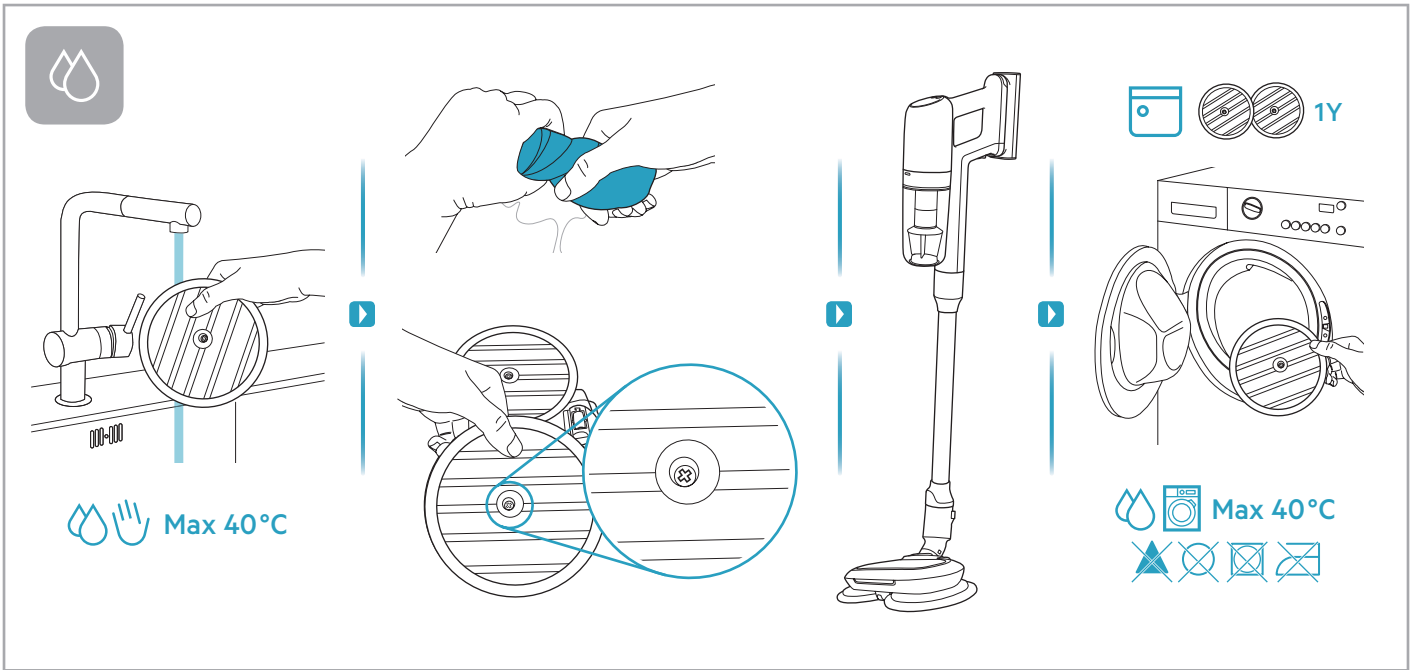

Carpet

Hard Floor

					
ASKW5	AKIT23	AKIT22	AZE167	AZE155	AZE149
900 923 613 Yearly performance Kit	900 923 392 Home and car kit	900 923 360 Duster kit	900 923 615 Battery 4.0 Ah / 57 Wh	900 923 388 PetPro+	900 923 389 BedProPower+
					
AZE168	AZE158	AZE159	AZE146	AZE166	
900 923 616 PowerPro mop nozzle	900 923 441 Standard pads	900 923 443 Delicate pads	900 923 362 Duster	900 923 614 PowerPro hard floor nozzle	