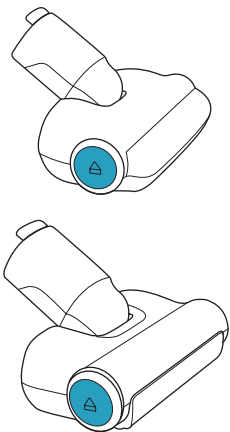

Carpet

Hard Floor

					
ASKW5	AKIT23	AKIT22	AZE167	AZE155	AZE149
900 923 613 Yearly performance Kit	900 923 392 Home and car kit	900 923 360 Duster kit	900 923 615 Battery 4.0 Ah / 57 Wh	900 923 388 PetPro+	900 923 389 BedProPower+
					
AZE168	AZE158	AZE159	AZE146	AZE166	
900 923 616 PowerPro mop nozzle	900 923 441 Standard pads	900 923 443 Delicate pads	900 923 362 Duster	900 923 614 PowerPro hard floor nozzle	