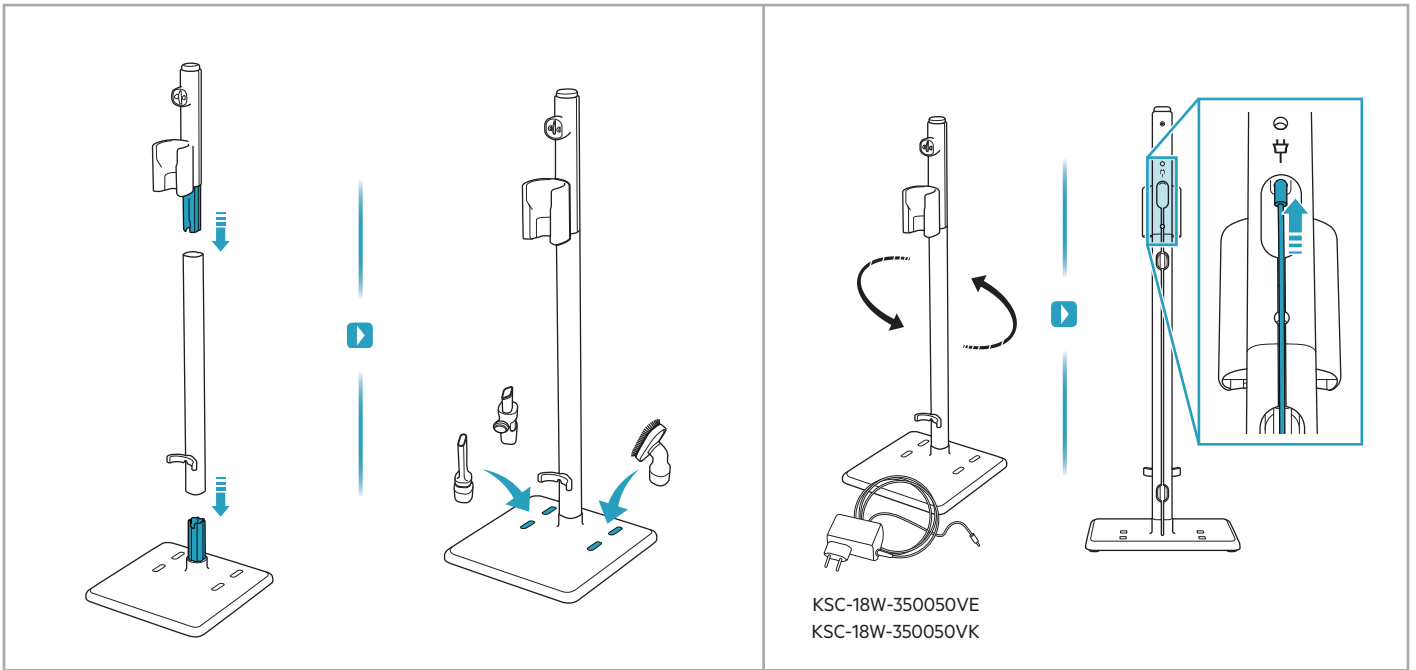

Carpet

Hard Floor

					
ASKW5	AKIT23	AKIT22	AZE167	AZE155	AZE149
900 923 613 Yearly performance Kit	900 923 392 Home and car kit	900 923 360 Duster kit	900 923 615 Battery 4.0 Ah / 57 Wh	900 923 388 PetPro+	900 923 389 BedProPower+
					
AZE168	AZE158	AZE159	AZE146	AZE166	
900 923 616 PowerPro mop nozzle	900 923 441 Standard pads	900 923 443 Delicate pads	900 923 362 Duster	900 923 614 PowerPro hard floor nozzle	