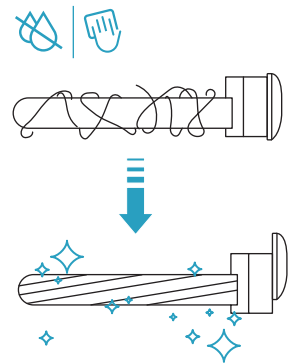

Carpet

Hard Floor

					
ASKW5	AKIT23	AKIT22	AZE167	AZE155	AZE149
900 923 613 Yearly performance Kit	900 923 392 Home and car kit	900 923 360 Duster kit	900 923 615 Battery 4.0 Ah / 57 Wh	900 923 388 PetPro+	900 923 389 BedProPower+
					
AZE168	AZE158	AZE159	AZE146	AZE166	
900 923 616 PowerPro mop nozzle	900 923 441 Standard pads	900 923 443 Delicate pads	900 923 362 Duster	900 923 614 PowerPro hard floor nozzle	