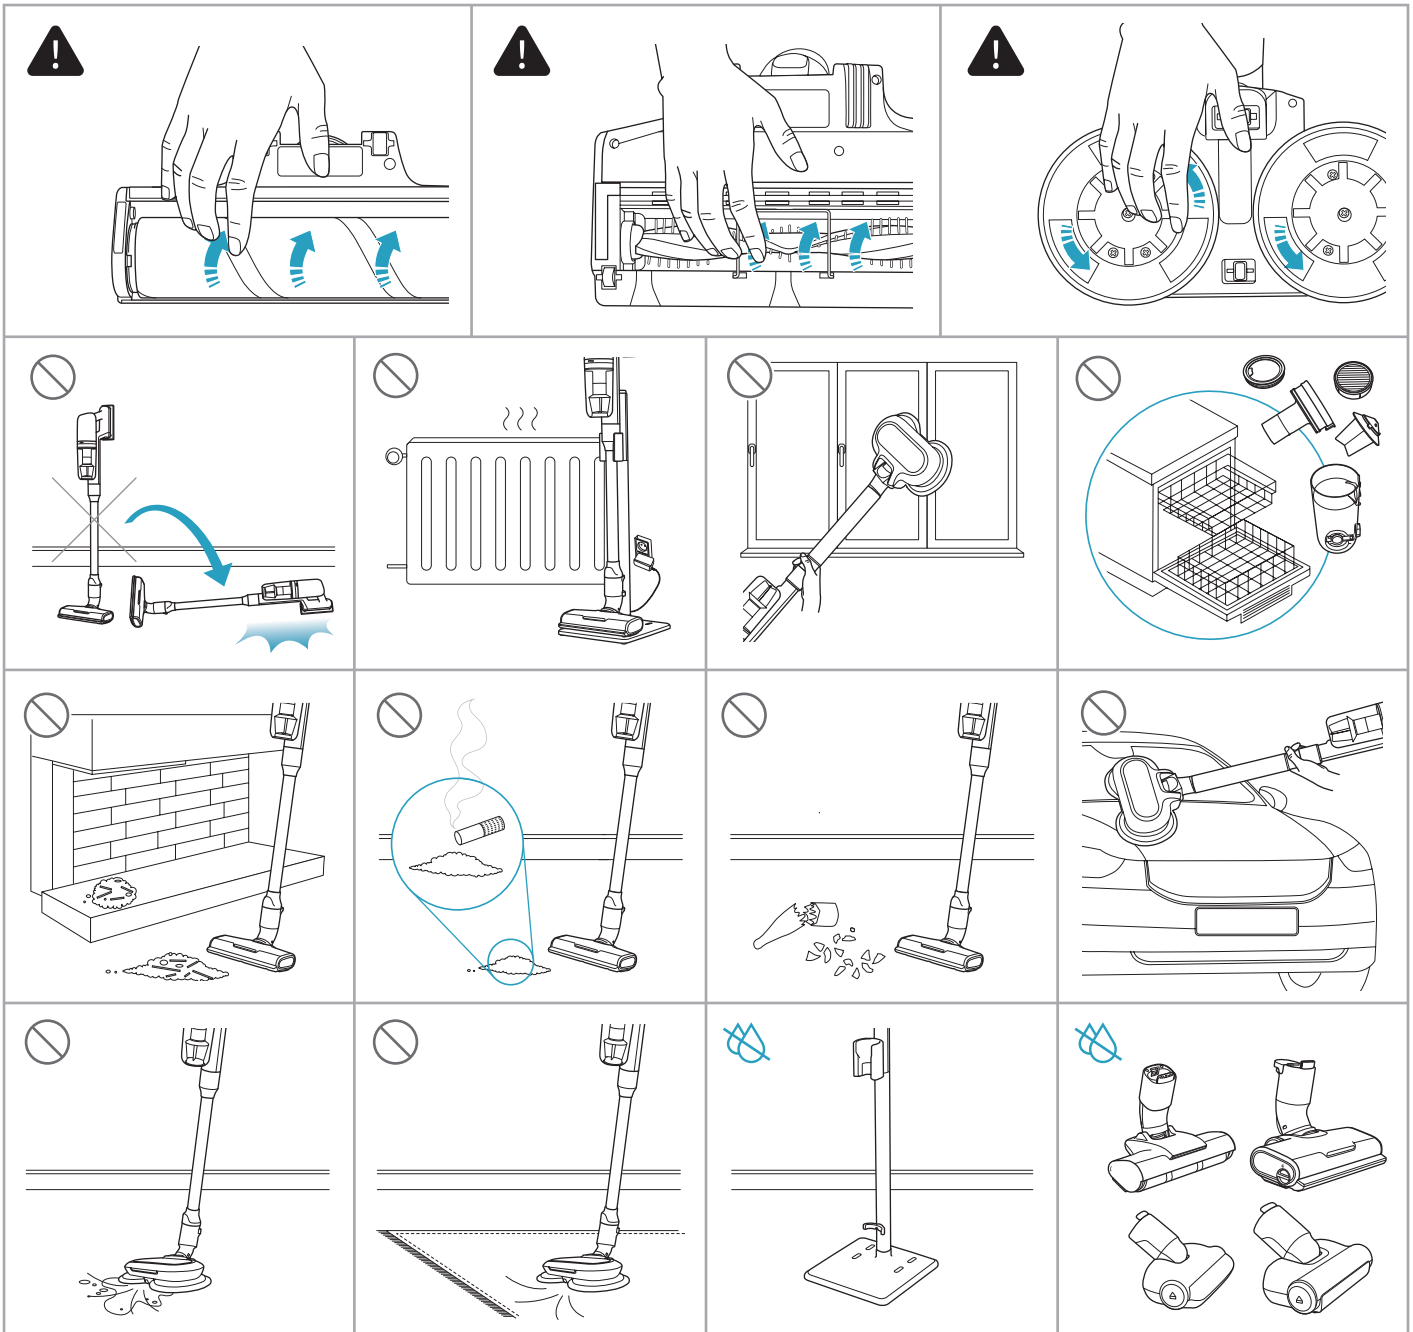

Carpet

Hard Floor

					
ASKW5	AKIT23	AKIT22	AZE167	AZE155	AZE149
900 923 613 Yearly performance Kit	900 923 392 Home and car kit	900 923 360 Duster kit	900 923 615 Battery 4.0 Ah / 57 Wh	900 923 388 PetPro+	900 923 389 BedProPower+
					
AZE168	AZE158	AZE159	AZE146	AZE166	
900 923 616 PowerPro mop nozzle	900 923 441 Standard pads	900 923 443 Delicate pads	900 923 362 Duster	900 923 614 PowerPro hard floor nozzle	