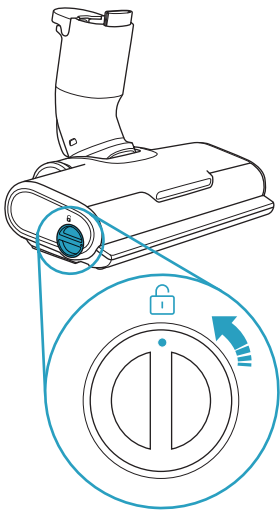

Carpet

Hard Floor

					
ASKW5	AKIT23	AKIT22	AZE167	AZE155	AZE149
900 923 613 Yearly performance Kit	900 923 392 Home and car kit	900 923 360 Duster kit	900 923 615 Battery 4.0 Ah / 57 Wh	900 923 388 PetPro+	900 923 389 BedProPower+
					
AZE168	AZE158	AZE159	AZE146	AZE166	
900 923 616 PowerPro mop nozzle	900 923 441 Standard pads	900 923 443 Delicate pads	900 923 362 Duster	900 923 614 PowerPro hard floor nozzle	