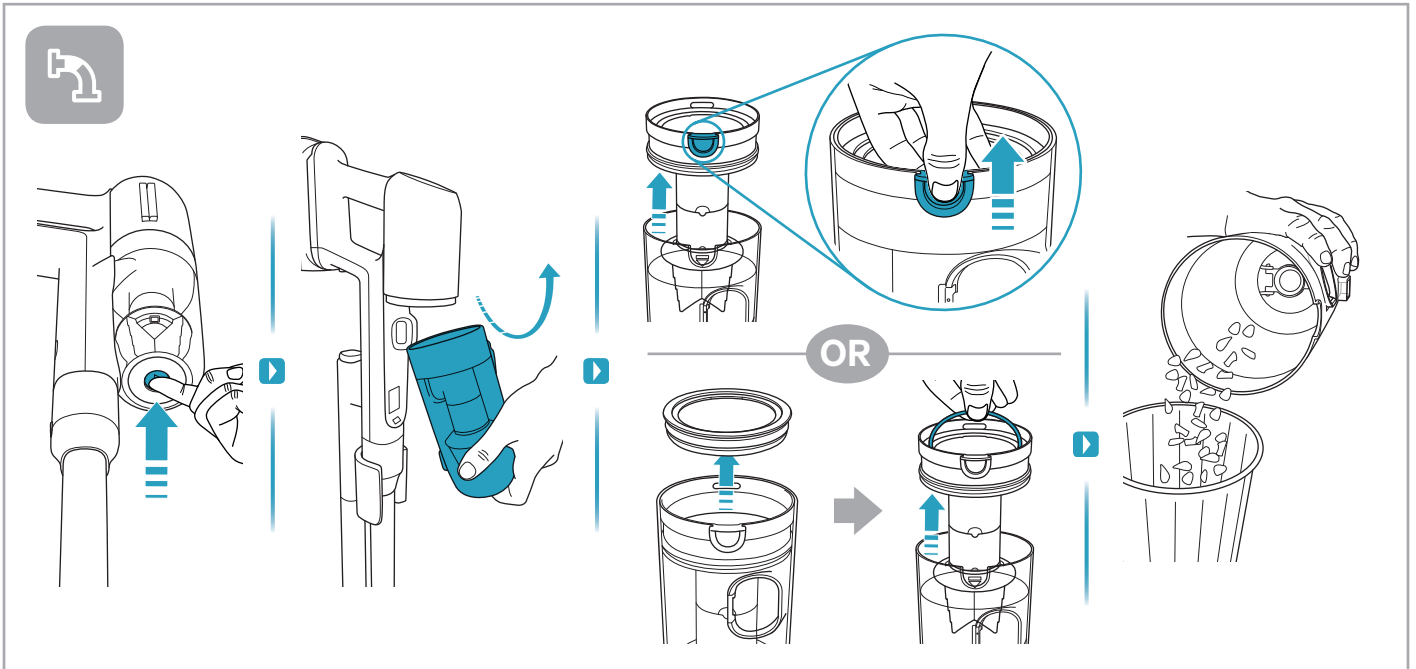

Carpet

Hard Floor

					
ASKW5	AKIT23	AKIT22	AZE167	AZE155	AZE149
900 923 613 Yearly performance Kit	900 923 392 Home and car kit	900 923 360 Duster kit	900 923 615 Battery 4.0 Ah / 57 Wh	900 923 388 PetPro+	900 923 389 BedProPower+
					
AZE168	AZE158	AZE159	AZE146	AZE166	
900 923 616 PowerPro mop nozzle	900 923 441 Standard pads	900 923 443 Delicate pads	900 923 362 Duster	900 923 614 PowerPro hard floor nozzle	