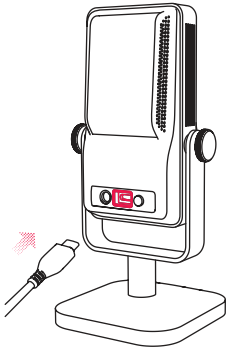

CHERRY
XTRFY

NGALE R

1

2

3

- Green circle, microphone icon
- Blue circle, headphones icon
- Red circle, microphone with slash icon

 2-5 s

EQ