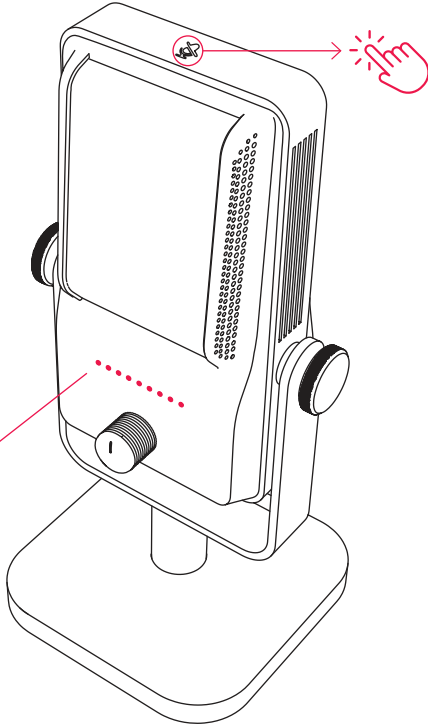

CHERRY
XTRFY

NGALE R

1

2

3

- Green circle, microphone icon
- Blue circle, headphones icon
- Red circle, microphone with slash icon

 2-5 s

EQ