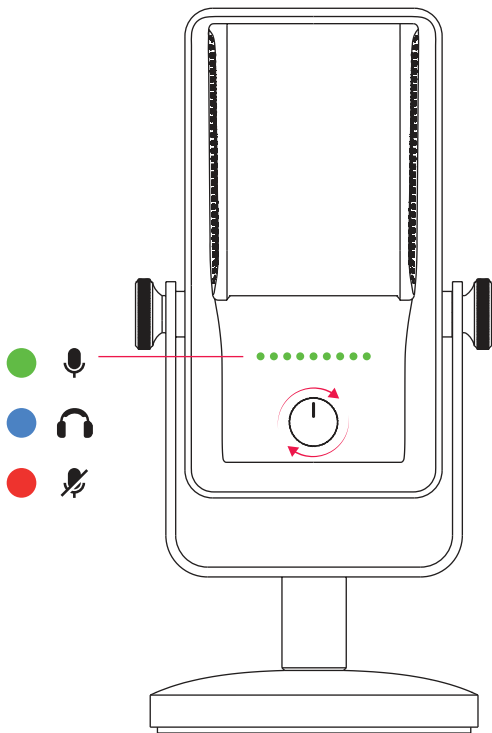

CHERRY
XTRFY

NGALE R

1

2

3

- Green circle, microphone icon
- Blue circle, headphones icon
- Red circle, microphone with slash icon

 2-5 s

EQ