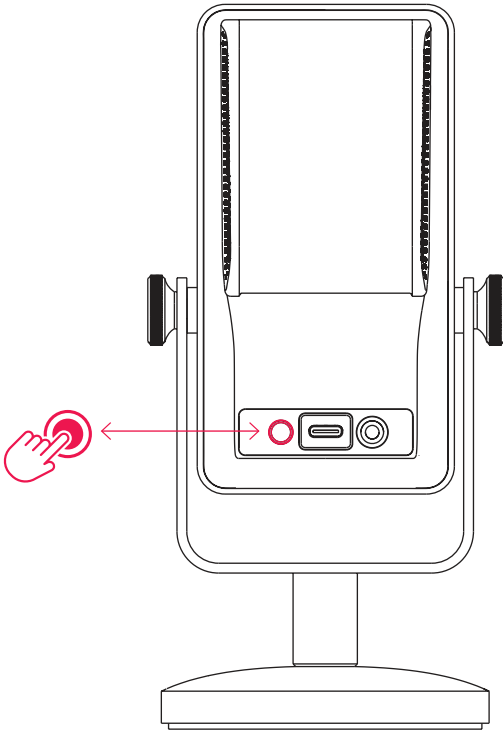

CHERRY
XTRFY

NGALE R

1

2

3

- Green circle, microphone icon
- Blue circle, headphones icon
- Red circle, microphone with slash icon

 2-5 s

EQ