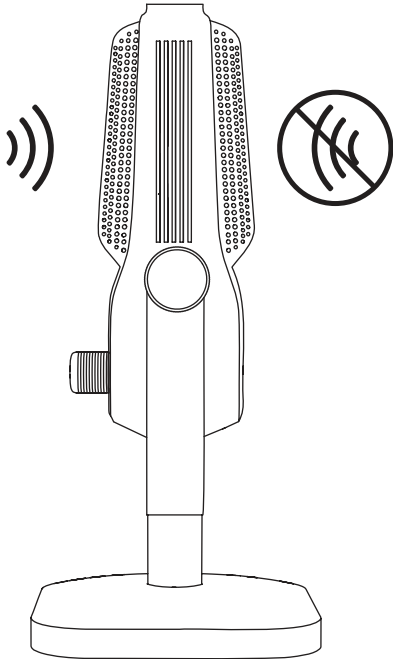

CHERRY
XTRFY

NGALE R

1

2

3

- Green circle, microphone icon
- Blue circle, headphones icon
- Red circle, microphone with slash icon

 2-5 s

EQ