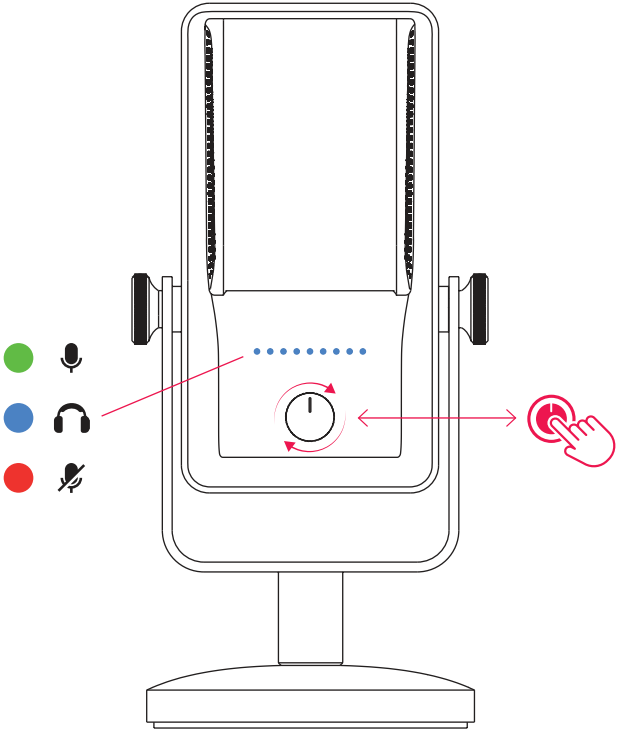

CHERRY
XTRFY

NGALE R

1

2

3

- Green circle, microphone icon
- Blue circle, headphones icon
- Red circle, microphone with slash icon

 2-5 s

EQ