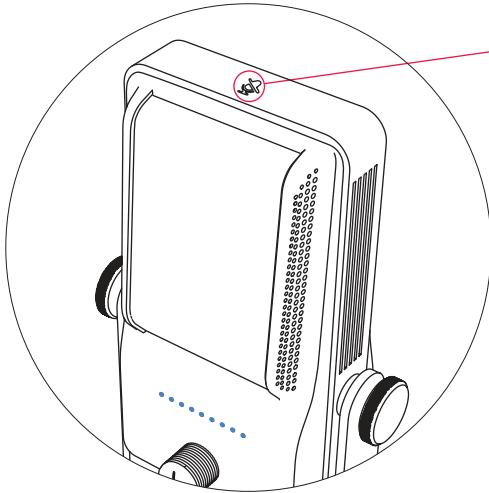

CHERRY
XTRFY

NGALE R

1

2

3

- Green circle, microphone icon
- Blue circle, headphones icon
- Red circle, microphone with slash icon

 2-5 s

EQ