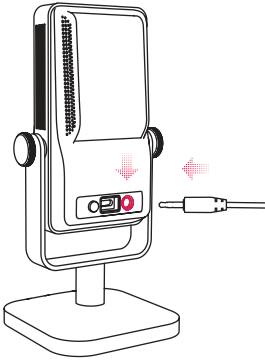

CHERRY
XTRFY

NGALE R

1

2

3

- Green circle, microphone icon
- Blue circle, headphones icon
- Red circle, microphone with slash icon

 2-5 s

EQ