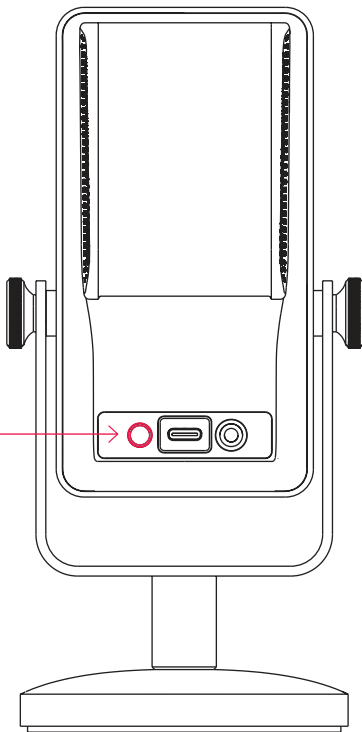

CHERRY
XTRFY

NGALE R

1

2

3

- Green circle, microphone icon
- Blue circle, headphones icon
- Red circle, microphone with slash icon

 2-5 s

EQ