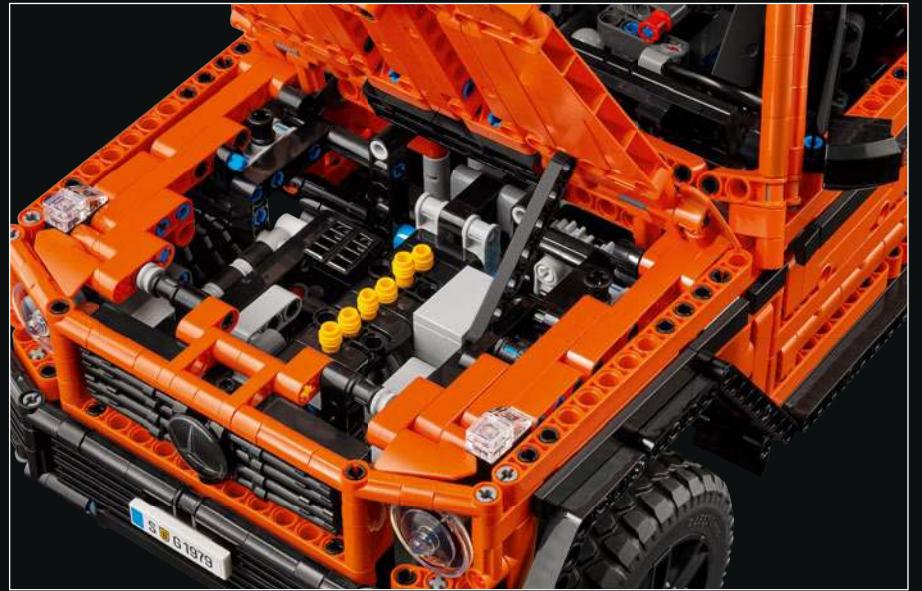

LEGO.com/devicecheck

LEGO® Builder

45 YEARS IN THE SPOTLIGHT

For the LEGO® Technic design team, it is always inspiring to ride with the best in the business. From forest patrol to all-terrain or fire rescue, Mercedes-Benz G-Class vehicles have served professionals and off-road adventurers for nearly half a century. Trusted for its enduring utility, reliable versatility and exceptional drivability, the G-Class and its legacy are unsurpassed. Ever since the first Mercedes-Benz G-Class rolled off the production line in 1979, the G-Class off-roader has continuously evolved, with advanced technology, utility accessories and equipment customisations, to deliver outstanding performance.