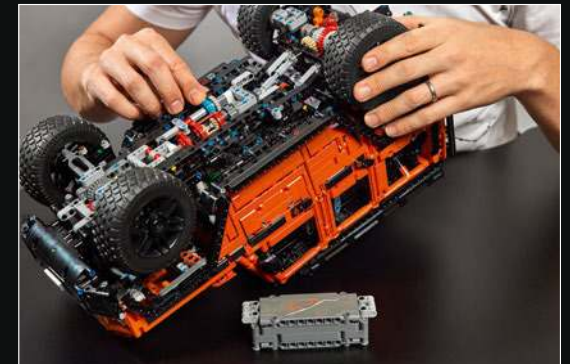

A CHARISMATIC ICON

"With over one million customisation options and more than 40 colours, our inspiration for this model was the striking 2024 MANUFAKTUR copper-orange PROFESSIONAL Line. Working closely with the Mercedes-Benz design team, we set out to recreate its iconic design, functions and accessories. The result is a building experience that takes you under the bonnet, inside the working 6-cylinder in-line piston engine, through a detailed interior into the gearbox with drive, neutral and reverse in high or low settings. The all-wheel drive lets you cross most (indoor) surfaces, with a working steering wheel and raised suspension with central and rear axle differential locks. Completed with exterior details visible from every angle, the finished model shows off its signature off-road-adventure look."

Milan Reindl, *Senior Designer, LEGO® Technic*