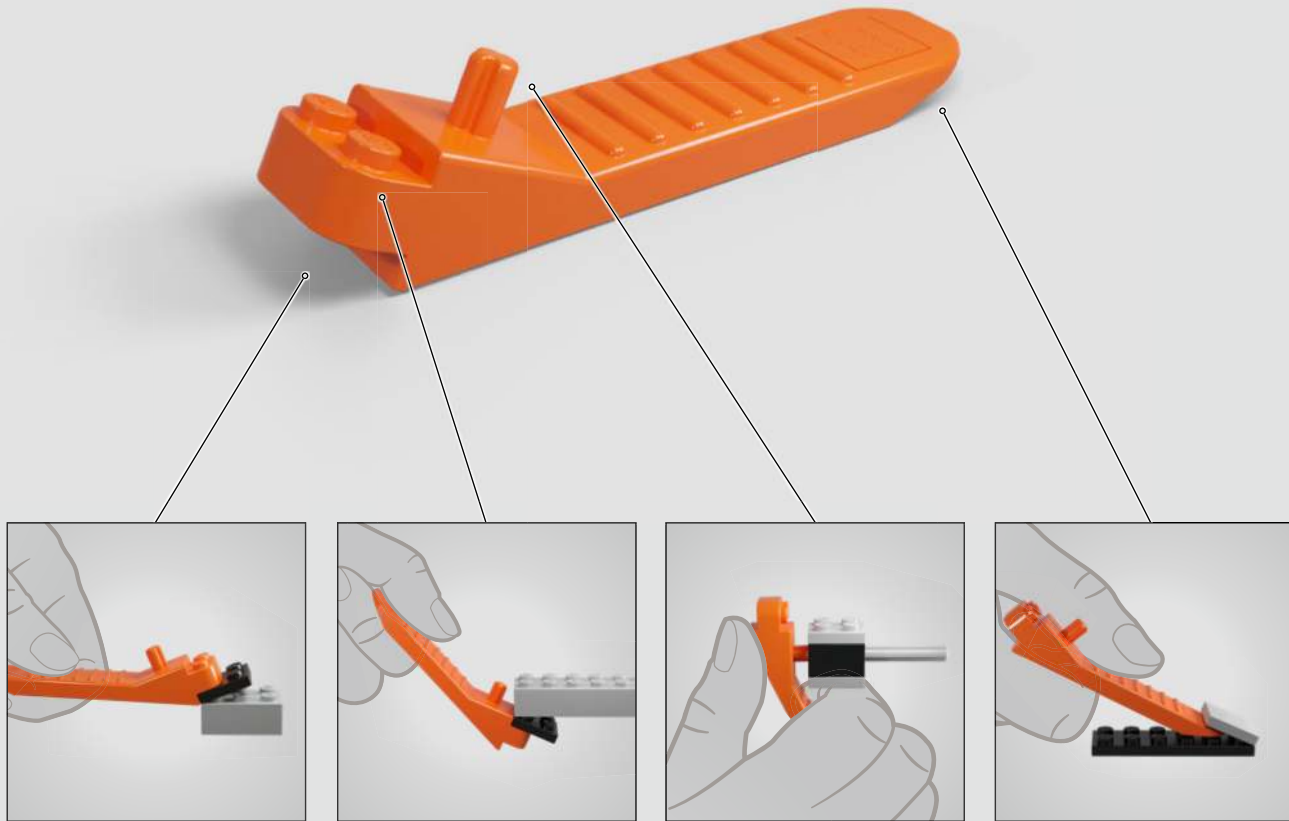

Listen

Scan the QR code to start your guided tour behind the scenes of Leonardo da Vinci's *Mona Lisa*.

Build

Dive into every detail as you build your way through the LEGO® Art masterpiece.

Relax

Allow yourself to be enchanted by the creative process behind a timeless work of art.