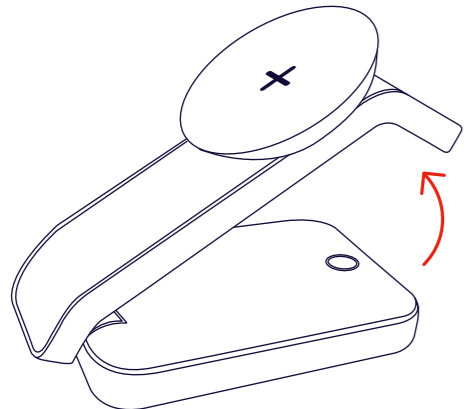

1.

2.

3.

- 100%
- 70%
- 30%
- OFF

4.