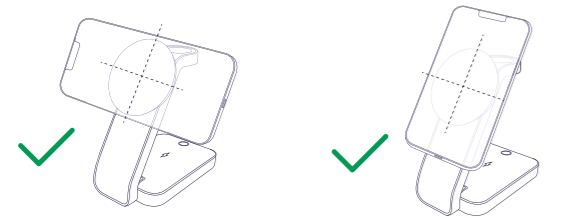

5.

FAQ

WWW.TRUST.COM/25464/FAQ
 Trust International BV - Laan van Barcelona 600 - 3317DD, Dordrecht, The Netherlands
 ©2024 Trust All rights reserved.

• clever you

Trust.

VIRO
USER GUIDE
 3-in-1 Wireless charge stand