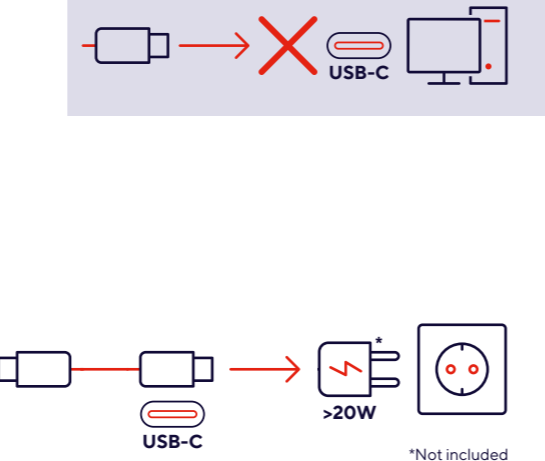

1.

2.

3.

- 100%
- 70%
- 30%
- OFF

4.