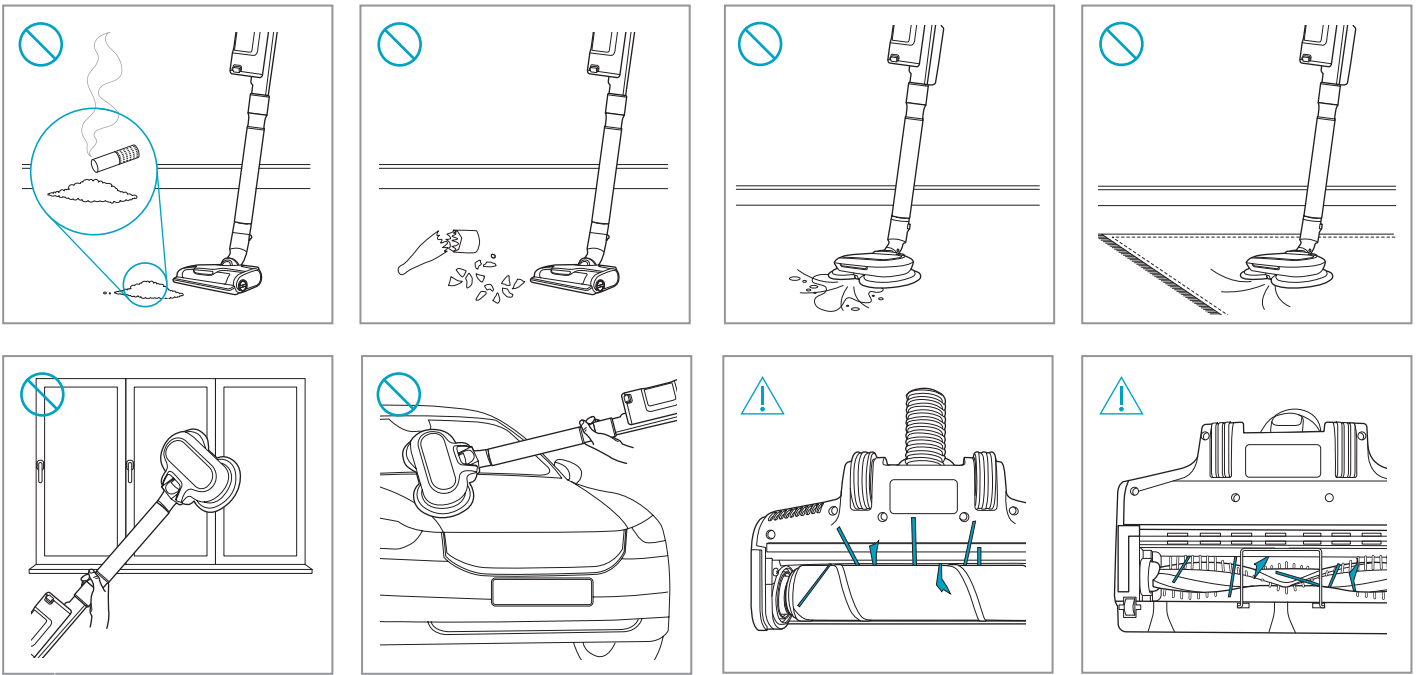

Carpet

Hard Floor

[www.shop.aeg.com](http://www.shop.aeg.com)

**ESKW6**  
900 923 742  
Yearly  
Performance Kit

**AKIT23**  
900 923 392  
Home  
and Car Kit

**AKIT22**  
900 923 360  
Duster Kit

**ZE186**  
900 923 768  
Extra Battery  
2.5Ah/54Wh