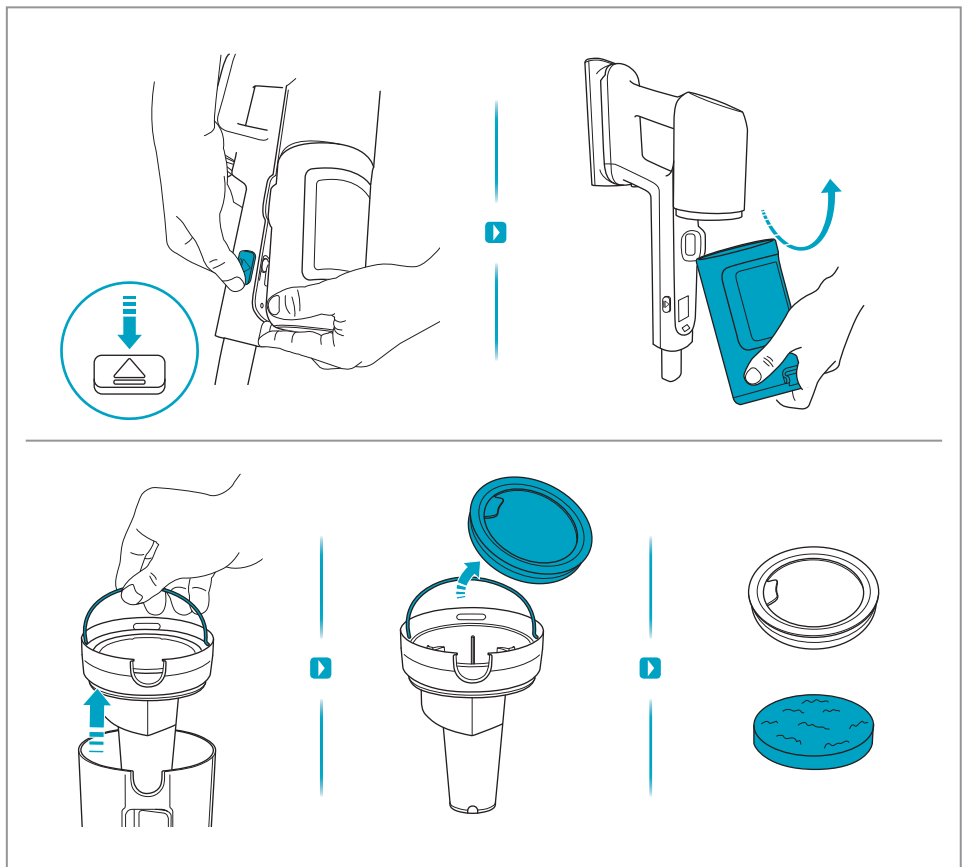

Carpet

Hard Floor

[www.shop.aeg.com](http://www.shop.aeg.com)

**ESKW6**  
900 923 742  
Yearly  
Performance Kit

**AKIT23**  
900 923 392  
Home  
and Car Kit

**AKIT22**  
900 923 360  
Duster Kit

**ZE186**  
900 923 768  
Extra Battery  
2.5Ah/54Wh