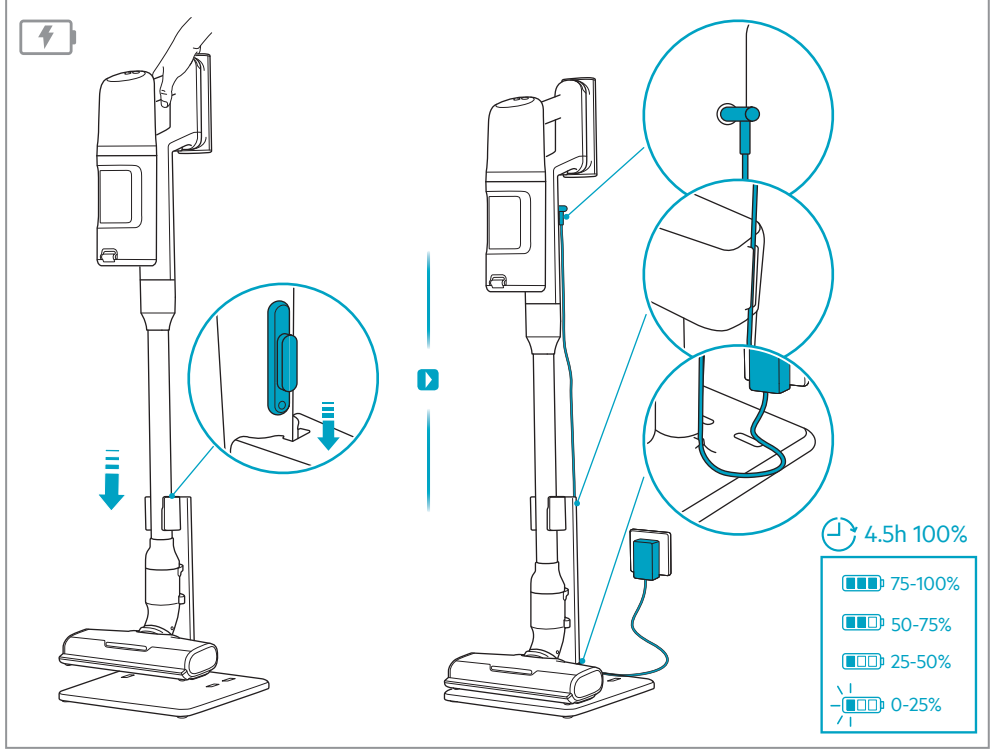

Carpet

Hard Floor

[www.shop.aeg.com](http://www.shop.aeg.com)

**ESKW6**  
900 923 742  
Yearly  
Performance Kit

**AKIT23**  
900 923 392  
Home  
and Car Kit

**AKIT22**  
900 923 360  
Duster Kit

**ZE186**  
900 923 768  
Extra Battery  
2.5Ah/54Wh