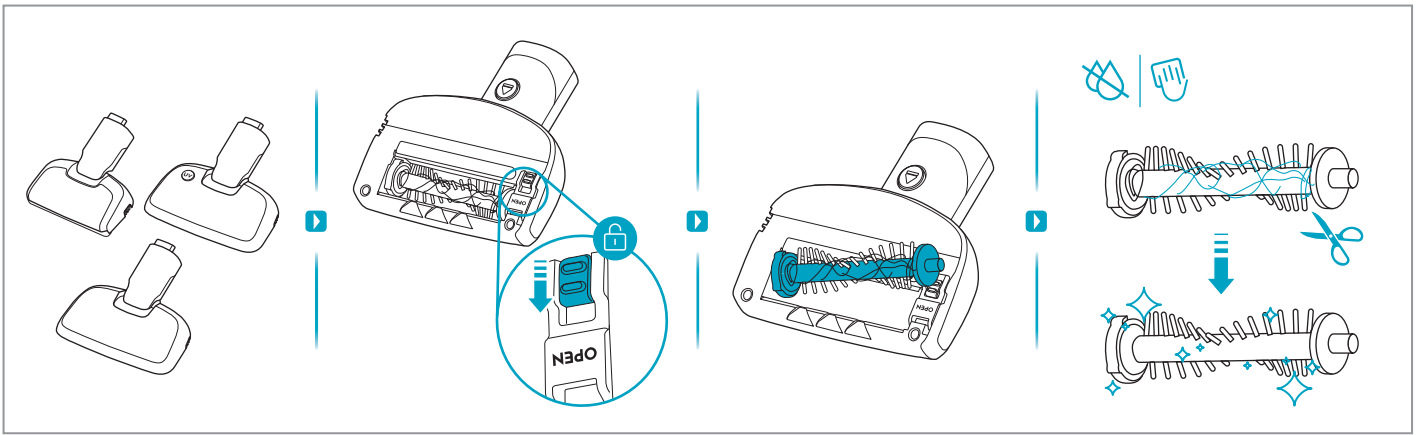

Carpet

Hard Floor

[www.shop.aeg.com](http://www.shop.aeg.com)

**ESKW6**  
900 923 742  
Yearly  
Performance Kit

**AKIT23**  
900 923 392  
Home  
and Car Kit

**AKIT22**  
900 923 360  
Duster Kit

**ZE186**  
900 923 768  
Extra Battery  
2.5Ah/54Wh