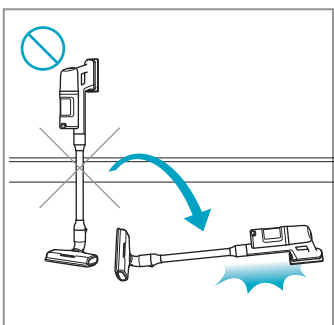

Carpet

Hard Floor

[www.shop.aeg.com](http://www.shop.aeg.com)

**ESKW6**  
900 923 742  
Yearly  
Performance Kit

**AKIT23**  
900 923 392  
Home  
and Car Kit

**AKIT22**  
900 923 360  
Duster Kit

**ZE186**  
900 923 768  
Extra Battery  
2.5Ah/54Wh