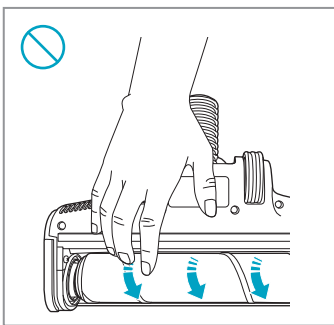

Carpet

Hard Floor

[www.shop.aeg.com](http://www.shop.aeg.com)

**ESKW6**  
900 923 742  
Yearly  
Performance Kit

**AKIT23**  
900 923 392  
Home  
and Car Kit

**AKIT22**  
900 923 360  
Duster Kit

**ZE186**  
900 923 768  
Extra Battery  
2.5Ah/54Wh