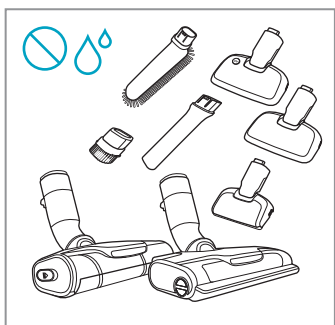

Carpet

Hard Floor

[www.shop.aeg.com](http://www.shop.aeg.com)

**ESKW6**  
900 923 742  
Yearly  
Performance Kit

**AKIT23**  
900 923 392  
Home  
and Car Kit

**AKIT22**  
900 923 360  
Duster Kit

**ZE186**  
900 923 768  
Extra Battery  
2.5Ah/54Wh