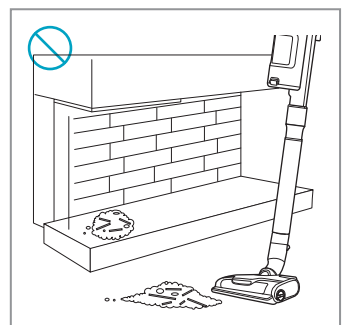

Carpet

Hard Floor

[www.shop.aeg.com](http://www.shop.aeg.com)

**ESKW6**  
900 923 742  
Yearly  
Performance Kit

**AKIT23**  
900 923 392  
Home  
and Car Kit

**AKIT22**  
900 923 360  
Duster Kit

**ZE186**  
900 923 768  
Extra Battery  
2.5Ah/54Wh