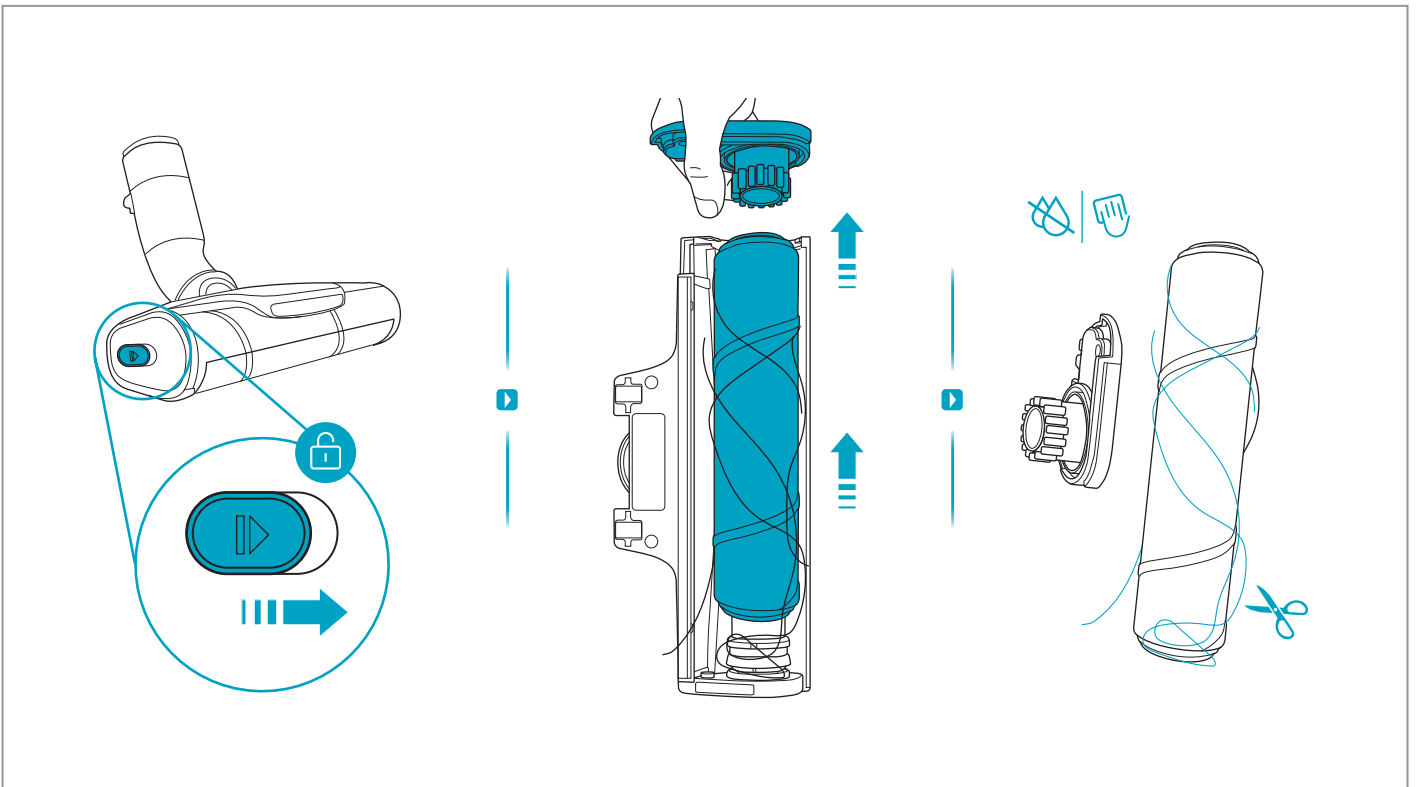

Carpet

Hard Floor

[www.shop.aeg.com](http://www.shop.aeg.com)

**ESKW6**  
900 923 742  
Yearly  
Performance Kit

**AKIT23**  
900 923 392  
Home  
and Car Kit

**AKIT22**  
900 923 360  
Duster Kit

**ZE186**  
900 923 768  
Extra Battery  
2.5Ah/54Wh