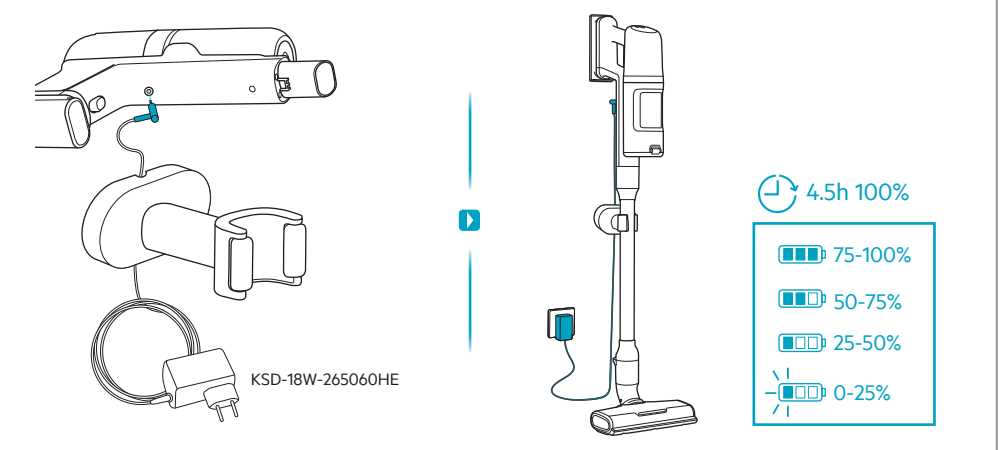

Carpet

Hard Floor

[www.shop.aeg.com](http://www.shop.aeg.com)

**ESKW6**  
900 923 742  
Yearly  
Performance Kit

**AKIT23**  
900 923 392  
Home  
and Car Kit

**AKIT22**  
900 923 360  
Duster Kit

**ZE186**  
900 923 768  
Extra Battery  
2.5Ah/54Wh