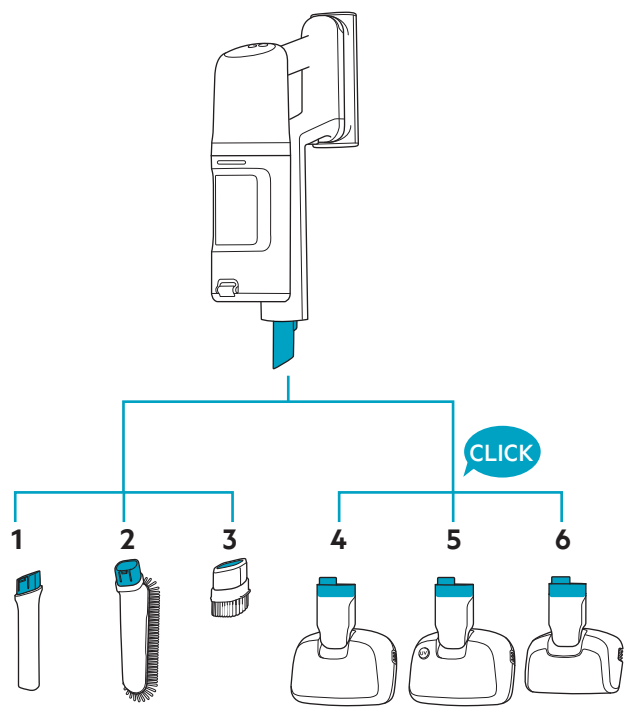

Carpet

Hard Floor

[www.shop.aeg.com](http://www.shop.aeg.com)

**ESKW6**  
900 923 742  
Yearly  
Performance Kit

**AKIT23**  
900 923 392  
Home  
and Car Kit

**AKIT22**  
900 923 360  
Duster Kit

**ZE186**  
900 923 768  
Extra Battery  
2.5Ah/54Wh