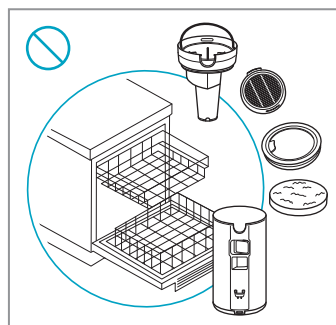

Carpet

Hard Floor

[www.shop.aeg.com](http://www.shop.aeg.com)

**ESKW6**  
900 923 742  
Yearly  
Performance Kit

**AKIT23**  
900 923 392  
Home  
and Car Kit

**AKIT22**  
900 923 360  
Duster Kit

**ZE186**  
900 923 768  
Extra Battery  
2.5Ah/54Wh