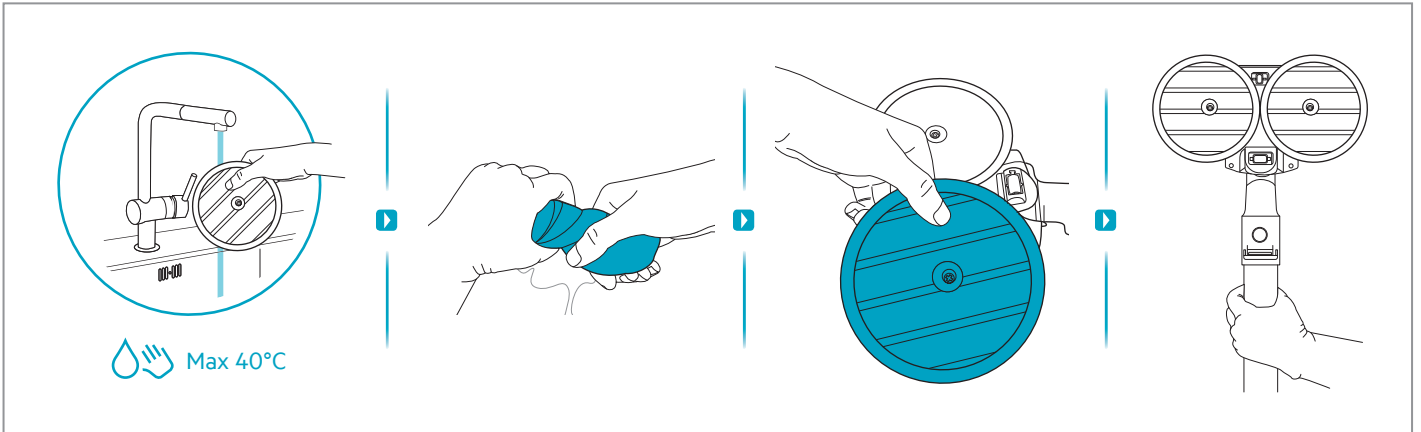

Carpet

Hard Floor

[www.shop.aeg.com](http://www.shop.aeg.com)

**ESKW6**  
900 923 742  
Yearly  
Performance Kit

**AKIT23**  
900 923 392  
Home  
and Car Kit

**AKIT22**  
900 923 360  
Duster Kit

**ZE186**  
900 923 768  
Extra Battery  
2.5Ah/54Wh