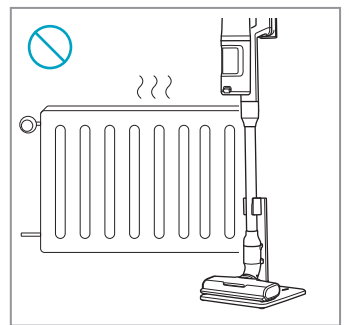

Carpet

Hard Floor

[www.shop.aeg.com](http://www.shop.aeg.com)

**ESKW6**  
900 923 742  
Yearly  
Performance Kit

**AKIT23**  
900 923 392  
Home  
and Car Kit

**AKIT22**  
900 923 360  
Duster Kit

**ZE186**  
900 923 768  
Extra Battery  
2.5Ah/54Wh