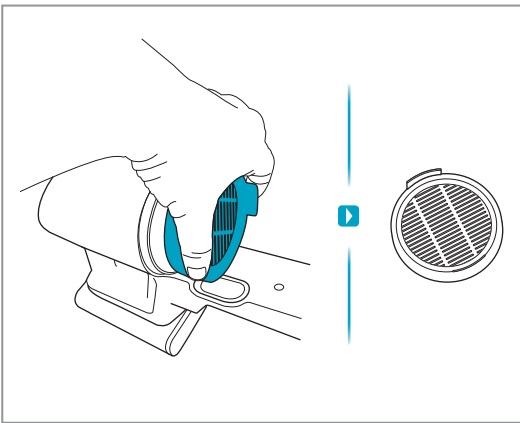

Carpet

Hard Floor

[www.shop.aeg.com](http://www.shop.aeg.com)

**ESKW6**  
900 923 742  
Yearly  
Performance Kit

**AKIT23**  
900 923 392  
Home  
and Car Kit

**AKIT22**  
900 923 360  
Duster Kit

**ZE186**  
900 923 768  
Extra Battery  
2.5Ah/54Wh