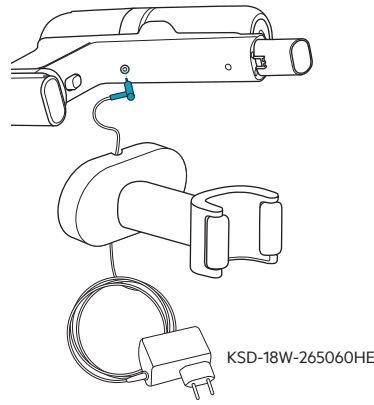

Carpet

Hard Floor

[www.shop.aeg.com](http://www.shop.aeg.com)

**ESKW6**  
900 923 742  
Yearly  
Performance Kit

**AKIT23**  
900 923 392  
Home  
and Car Kit

**AKIT22**  
900 923 360  
Duster Kit

**ZE186**  
900 923 768  
Extra Battery  
2.5Ah/54Wh