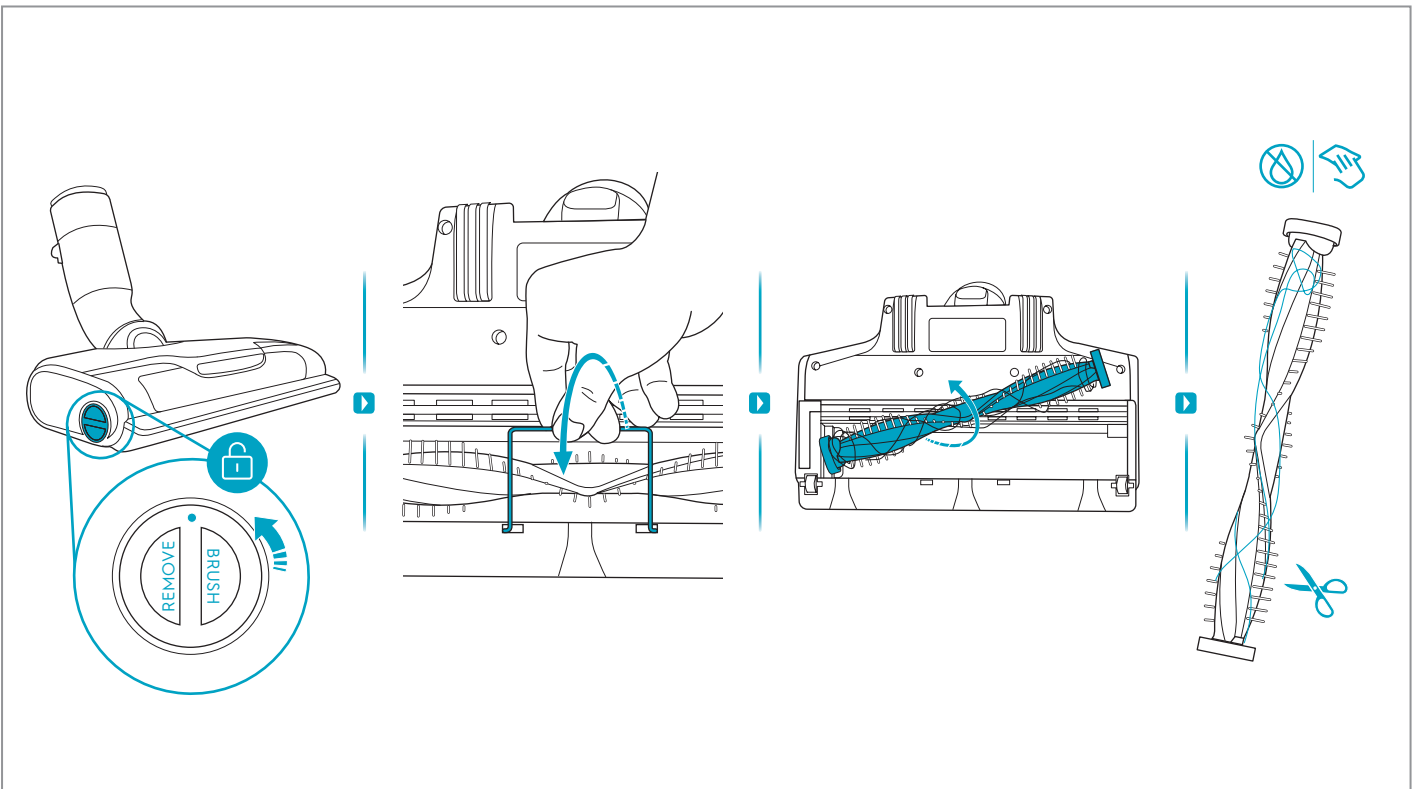

Carpet

Hard Floor

[www.shop.aeg.com](http://www.shop.aeg.com)

**ESKW6**  
900 923 742  
Yearly  
Performance Kit

**AKIT23**  
900 923 392  
Home  
and Car Kit

**AKIT22**  
900 923 360  
Duster Kit

**ZE186**  
900 923 768  
Extra Battery  
2.5Ah/54Wh