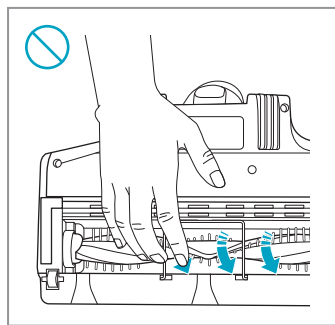

Carpet

Hard Floor

[www.shop.aeg.com](http://www.shop.aeg.com)

**ESKW6**  
900 923 742  
Yearly  
Performance Kit

**AKIT23**  
900 923 392  
Home  
and Car Kit

**AKIT22**  
900 923 360  
Duster Kit

**ZE186**  
900 923 768  
Extra Battery  
2.5Ah/54Wh