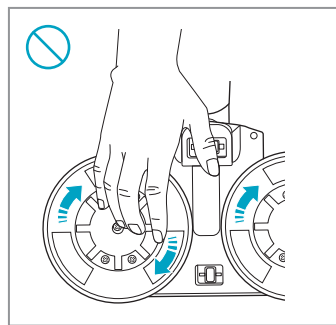

Carpet

Hard Floor

[www.shop.aeg.com](http://www.shop.aeg.com)

**ESKW6**  
900 923 742  
Yearly  
Performance Kit

**AKIT23**  
900 923 392  
Home  
and Car Kit

**AKIT22**  
900 923 360  
Duster Kit

**ZE186**  
900 923 768  
Extra Battery  
2.5Ah/54Wh