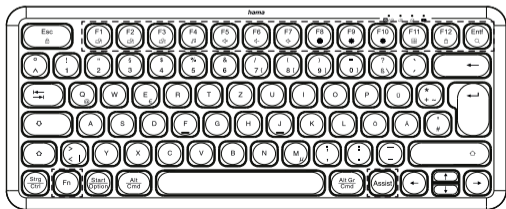

E

2.4 GHz

BT 1

BT 2

F

Assist = AI assistant

Fn +

hama