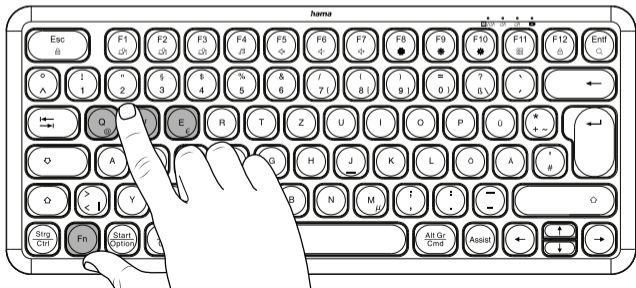

hama

XX
173059
173060

Keyboard

WK-500

A

B Pairing mode 2.4 GHz

C Pairing mode Bluetooth

+

+

D

+

Android

+

Windows

+

**MacOS, iOS,
iPadOS**

E

2.4 GHz

BT 1

BT 2

F

Assist = AI assistant

Fn +

hama