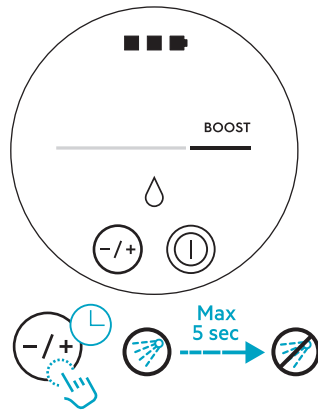

Max 40°C

24h+

www.shop.aeg.com

ESKW6

900 923 742
**Yearly
Performance Kit**

AKIT23

900 923 392
**Home
and Car Kit**

AKIT22