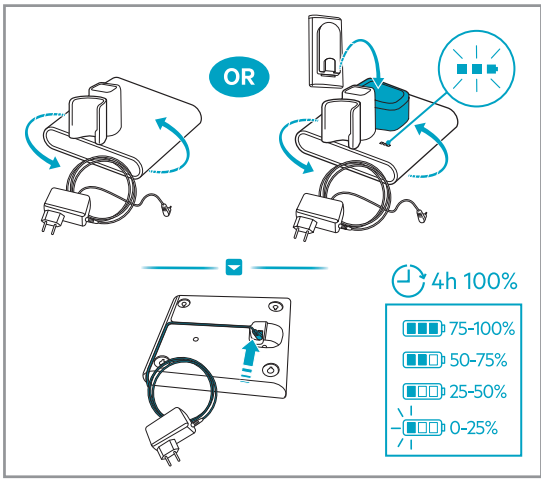

Max 40°C

24h+

www.shop.aeg.com

ESKW6

900 923 742
**Yearly
Performance Kit**

AKIT23

900 923 392
**Home
and Car Kit**

AKIT22