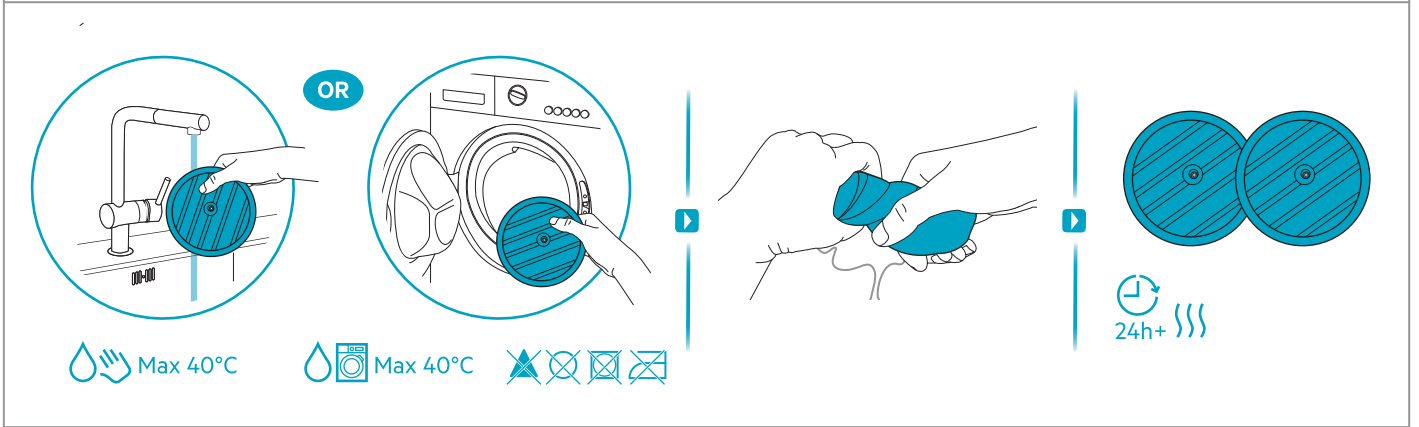

Max 40°C

24h+

www.shop.aeg.com

ESKW6

900 923 742
**Yearly
Performance Kit**

AKIT23

900 923 392
**Home
and Car Kit**

AKIT22