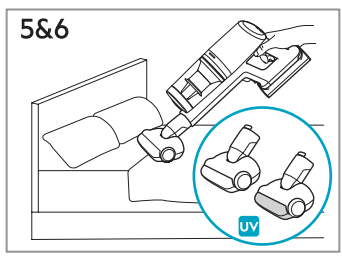

Max 40°C

24h+

www.shop.aeg.com

ESKW6

900 923 742
**Yearly
Performance Kit**

AKIT23

900 923 392
**Home
and Car Kit**

AKIT22