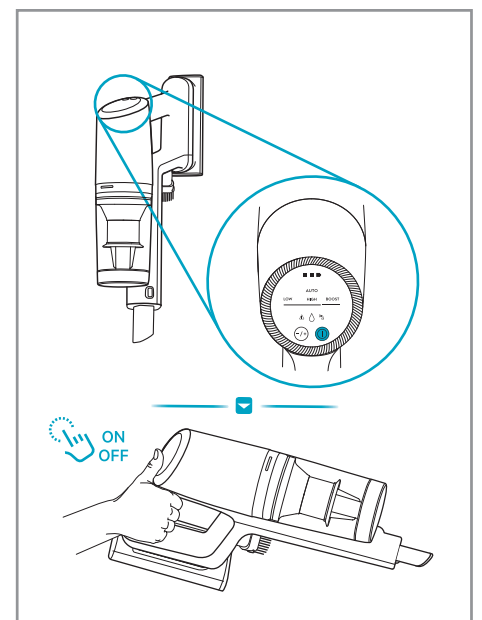

Max 40°C

24h+

www.shop.aeg.com

ESKW6

900 923 742
**Yearly
Performance Kit**

AKIT23

900 923 392
**Home
and Car Kit**

AKIT22