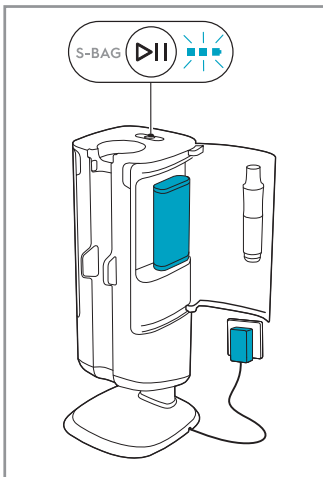

Max 40°C

24h+

www.shop.aeg.com

ESKW6

900 923 742
**Yearly
Performance Kit**

AKIT23

900 923 392
**Home
and Car Kit**

AKIT22