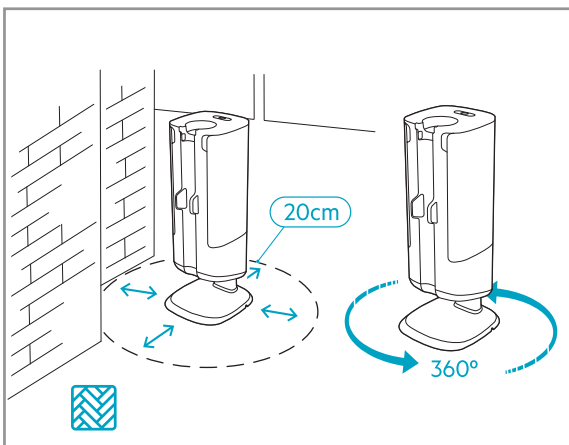

Max 40°C

24h+

www.shop.aeg.com

ESKW6

900 923 742
**Yearly
Performance Kit**

AKIT23

900 923 392
**Home
and Car Kit**

AKIT22