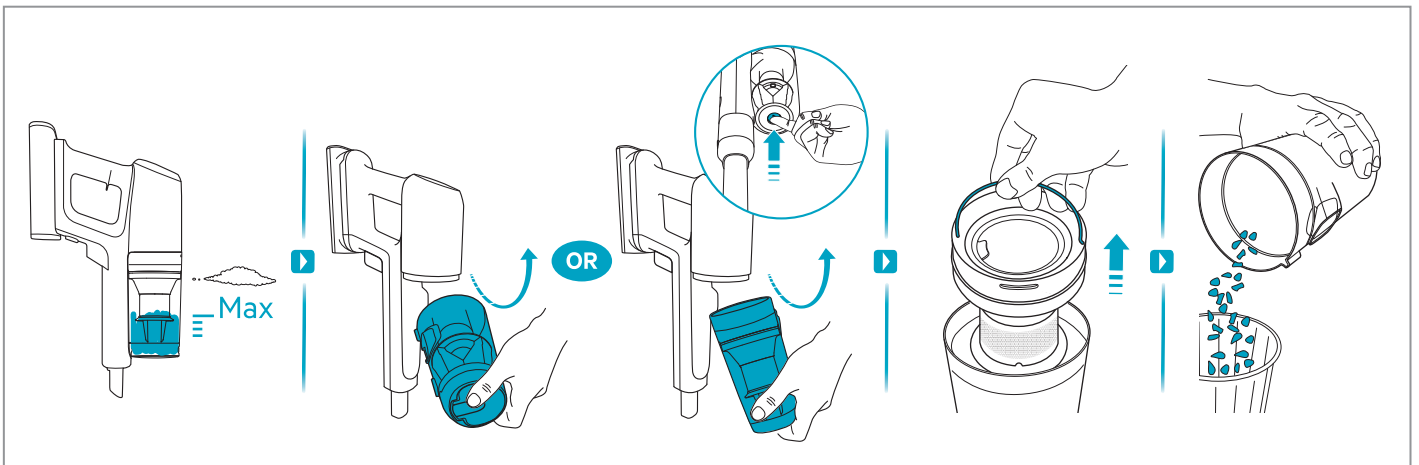

Carpet

Hard Floor

Max 40°C

www.shop.aeg.com

ESKW6

900 923 742
**Yearly
Performance Kit**

AKIT23

900 923 392
**Home
and Car Kit**