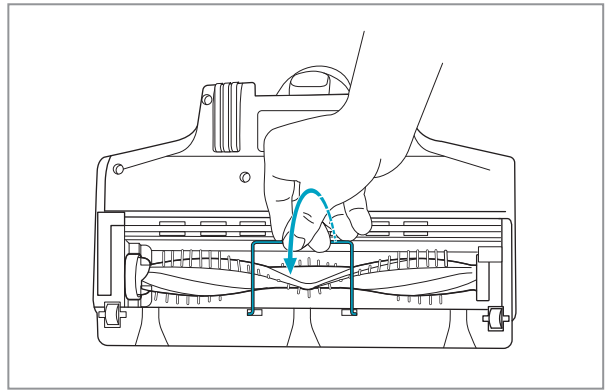

Carpet

Hard Floor

Max 40°C

www.shop.aeg.com

ESKW6

900 923 742
**Yearly
Performance Kit**

AKIT23

900 923 392
**Home
and Car Kit**