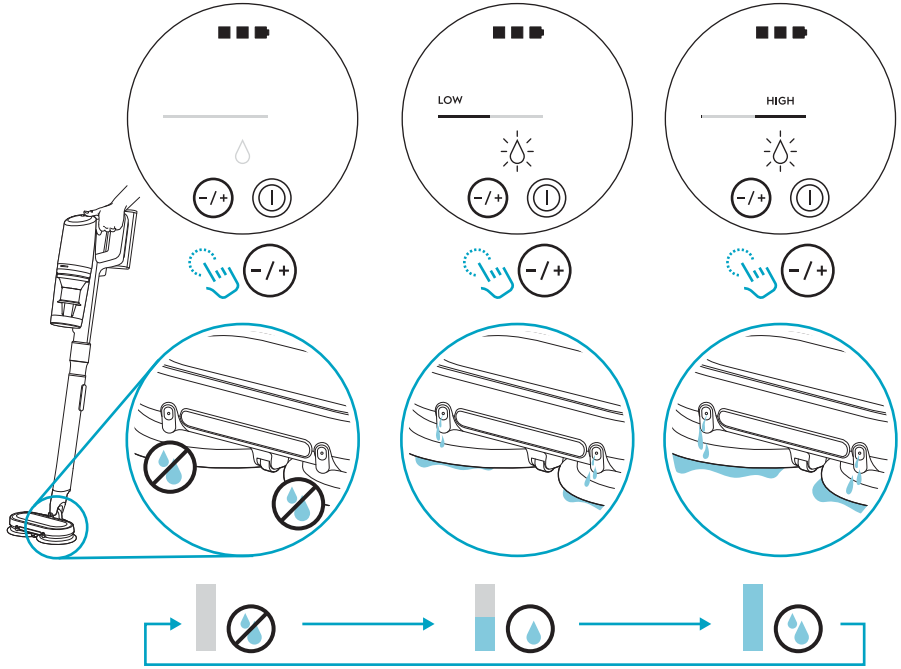

Carpet

Hard Floor

Max 40°C

www.shop.aeg.com

ESKW6

900 923 742
**Yearly
Performance Kit**

AKIT23

900 923 392
**Home
and Car Kit**