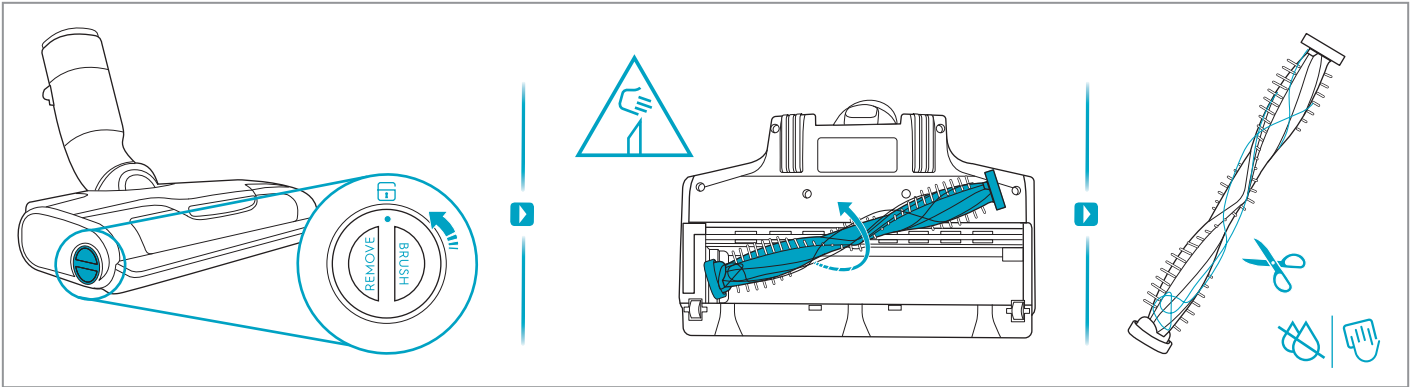

Carpet

Hard Floor

Max 40°C

www.shop.aeg.com

ESKW6

900 923 742
**Yearly
Performance Kit**

AKIT23

900 923 392
**Home
and Car Kit**