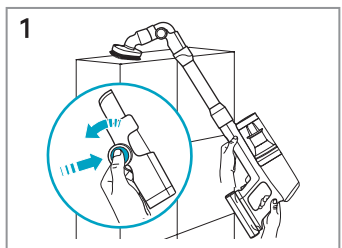

Carpet

Hard Floor

Max 40°C

www.shop.aeg.com

ESKW6

900 923 742
**Yearly
Performance Kit**

AKIT23

900 923 392
**Home
and Car Kit**