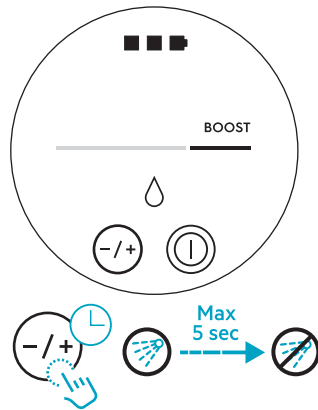

Carpet

Hard Floor

Max 40°C

www.shop.aeg.com

ESKW6

900 923 742
**Yearly
Performance Kit**

AKIT23

900 923 392
**Home
and Car Kit**