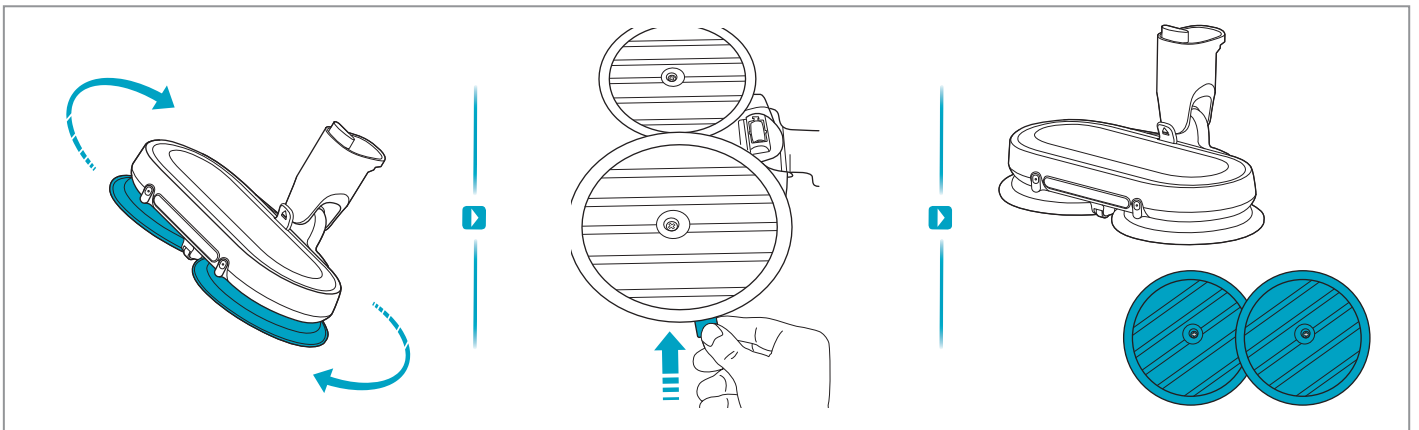

Carpet

Hard Floor

Max 40°C

www.shop.aeg.com

ESKW6

900 923 742
**Yearly
Performance Kit**

AKIT23

900 923 392
**Home
and Car Kit**