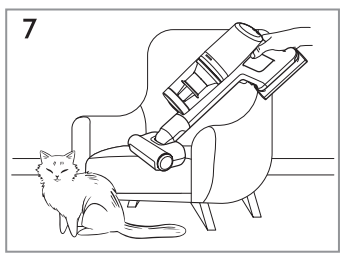

Carpet

Hard Floor

Max 40°C

www.shop.aeg.com

ESKW6

900 923 742
**Yearly
Performance Kit**

AKIT23

900 923 392
**Home
and Car Kit**