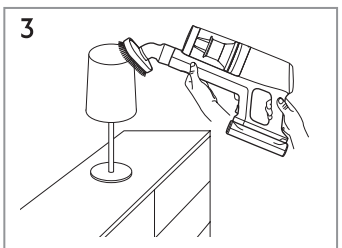

Carpet

Hard Floor

Max 40°C

www.shop.aeg.com

ESKW6

900 923 742
**Yearly
Performance Kit**

AKIT23

900 923 392
**Home
and Car Kit**