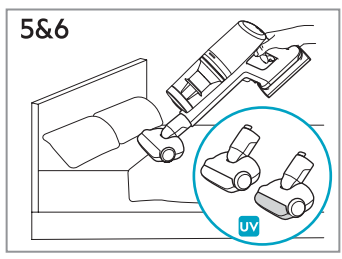

Carpet

Hard Floor

Max 40°C

www.shop.aeg.com

ESKW6

900 923 742
**Yearly
Performance Kit**

AKIT23

900 923 392
**Home
and Car Kit**