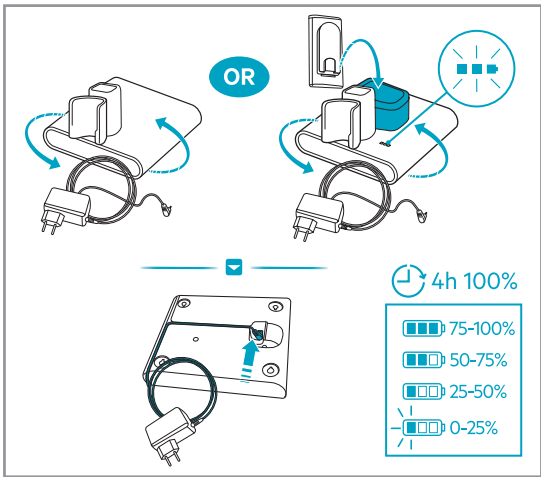

Carpet

Hard Floor

Max 40°C

www.shop.aeg.com

ESKW6

900 923 742
**Yearly
Performance Kit**

AKIT23

900 923 392
**Home
and Car Kit**