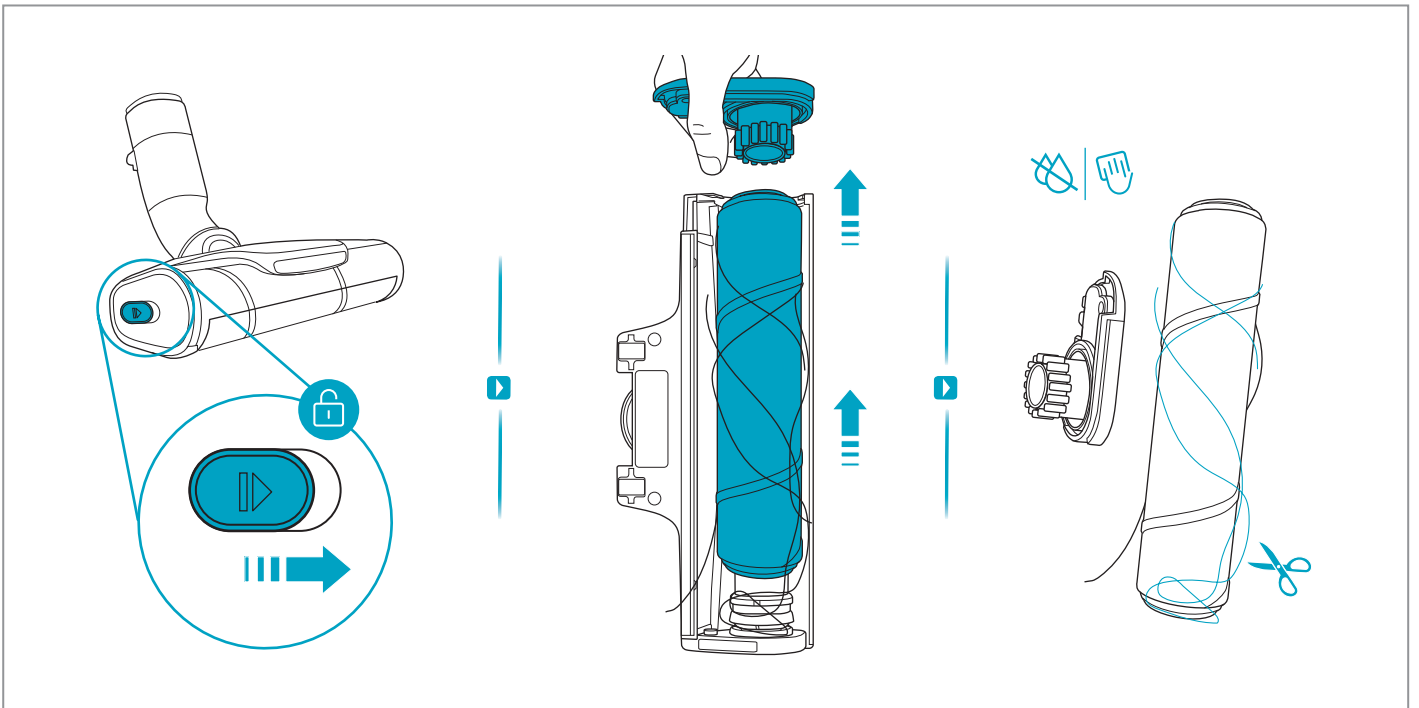

Carpet

Hard Floor

Max 40°C

www.shop.aeg.com

ESKW6

900 923 742
**Yearly
Performance Kit**

AKIT23

900 923 392
**Home
and Car Kit**