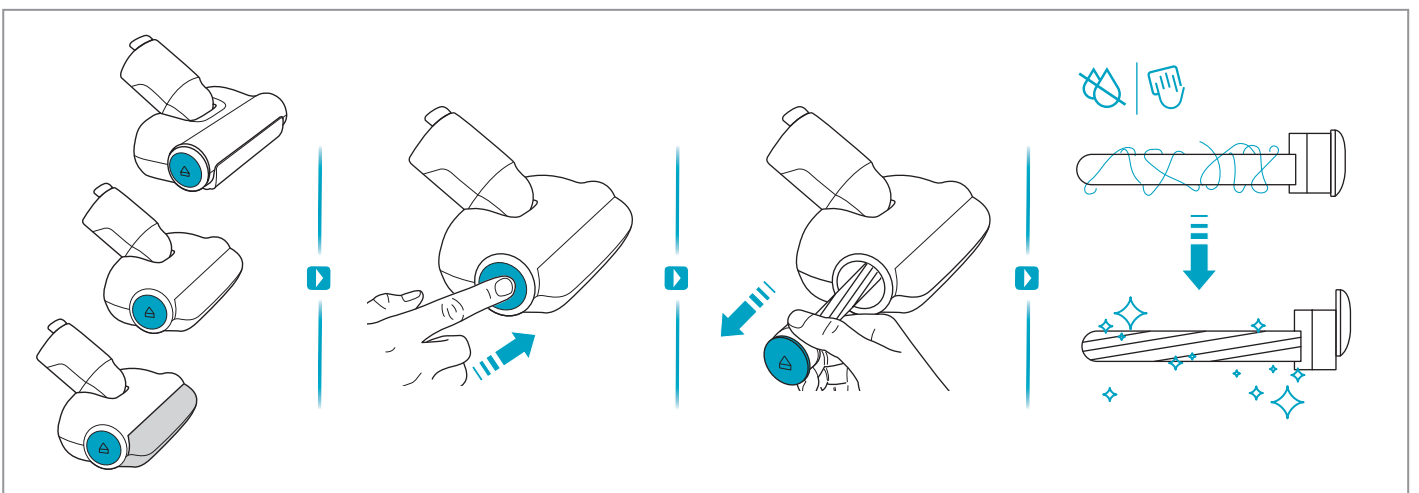

Carpet

Hard Floor

Max 40°C

www.shop.aeg.com

ESKW6

900 923 742
**Yearly
Performance Kit**

AKIT23

900 923 392
**Home
and Car Kit**