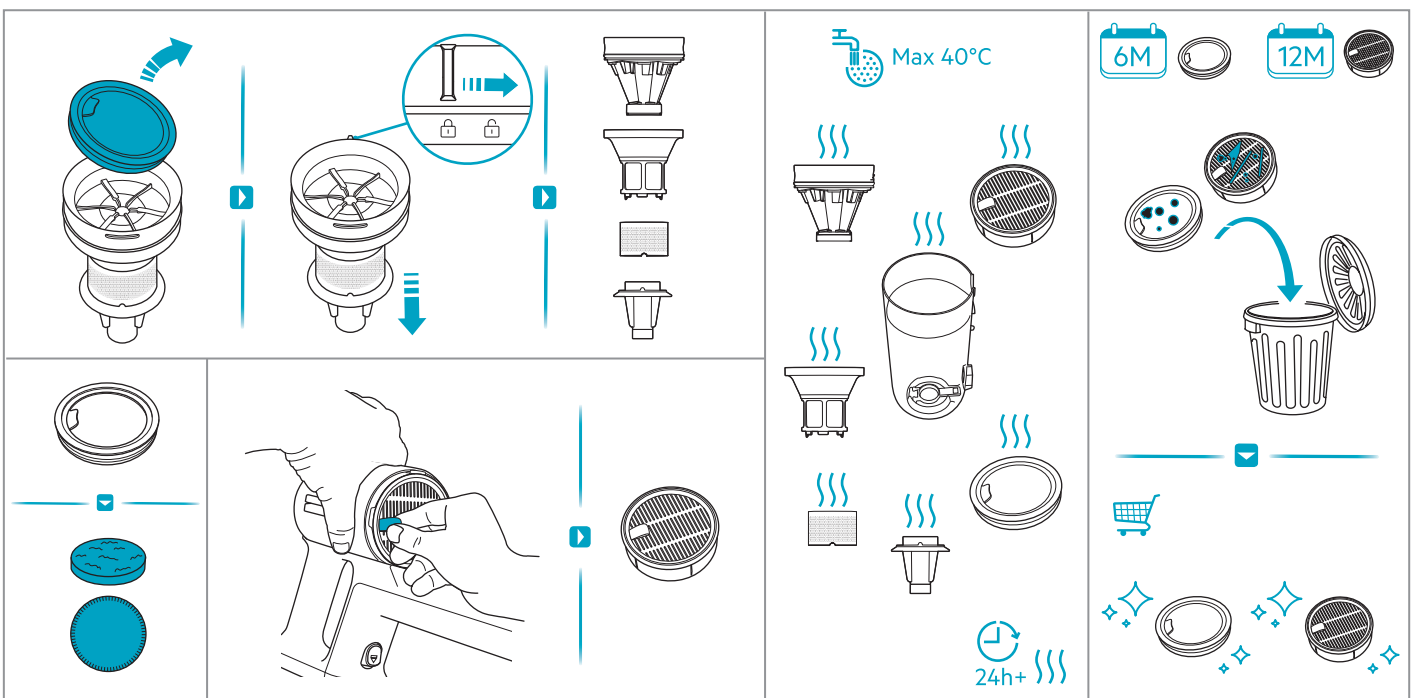

Carpet

Hard Floor

Max 40°C

www.shop.aeg.com

ESKW6

900 923 742
**Yearly
Performance Kit**

AKIT23

900 923 392
**Home
and Car Kit**