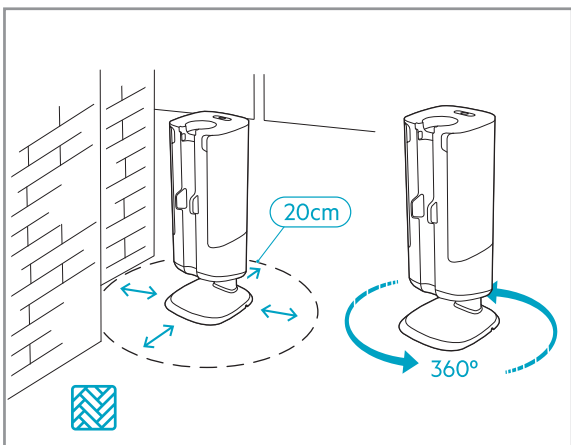

Carpet

Hard Floor

Max 40°C

www.shop.aeg.com

ESKW6

900 923 742
**Yearly
Performance Kit**

AKIT23

900 923 392
**Home
and Car Kit**