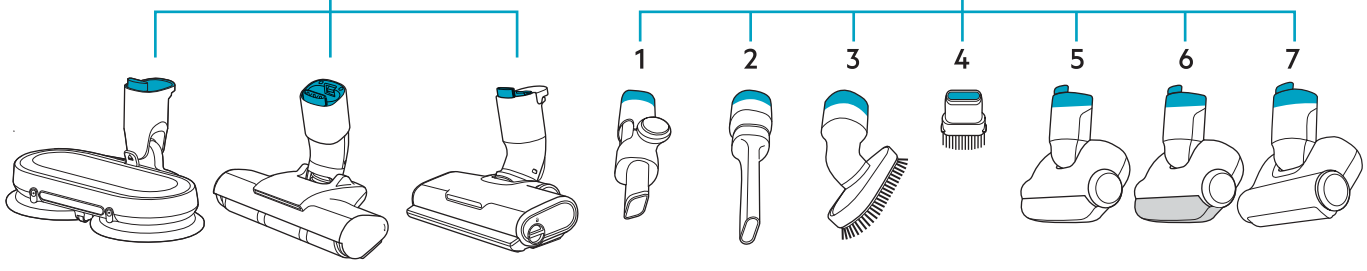

Carpet

Hard Floor

Max 40°C

www.shop.aeg.com

ESKW6

900 923 742
**Yearly
Performance Kit**

AKIT23

900 923 392
**Home
and Car Kit**