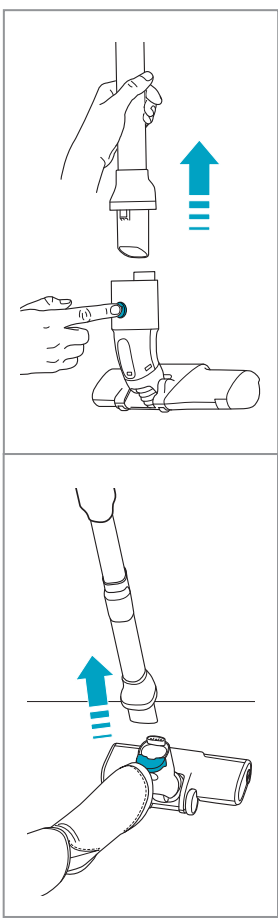

Carpet

Hard Floor

Max 40°C

www.shop.aeg.com

ESKW6

900 923 742
**Yearly
Performance Kit**

AKIT23

900 923 392
**Home
and Car Kit**