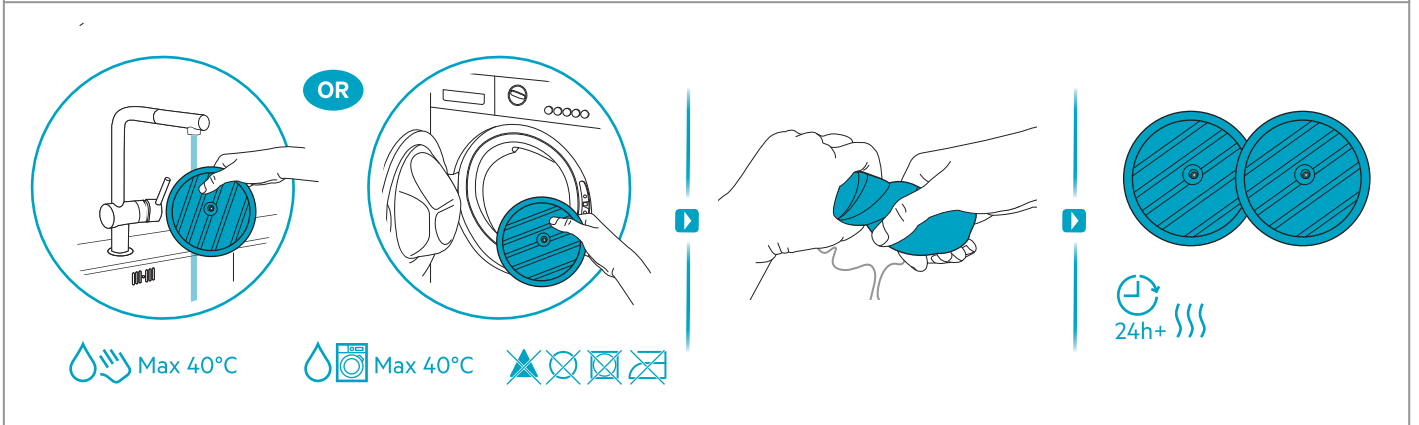

Carpet

Hard Floor

Max 40°C

www.shop.aeg.com

ESKW6

900 923 742
**Yearly
Performance Kit**

AKIT23

900 923 392
**Home
and Car Kit**