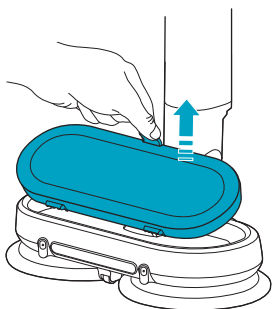

Carpet

Hard Floor

Max 40°C

www.shop.aeg.com

ESKW6

900 923 742
**Yearly
Performance Kit**

AKIT23

900 923 392
**Home
and Car Kit**