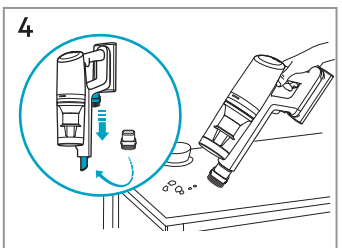

Carpet

Hard Floor

Max 40°C

www.shop.aeg.com

ESKW6

900 923 742
**Yearly
Performance Kit**

AKIT23

900 923 392
**Home
and Car Kit**