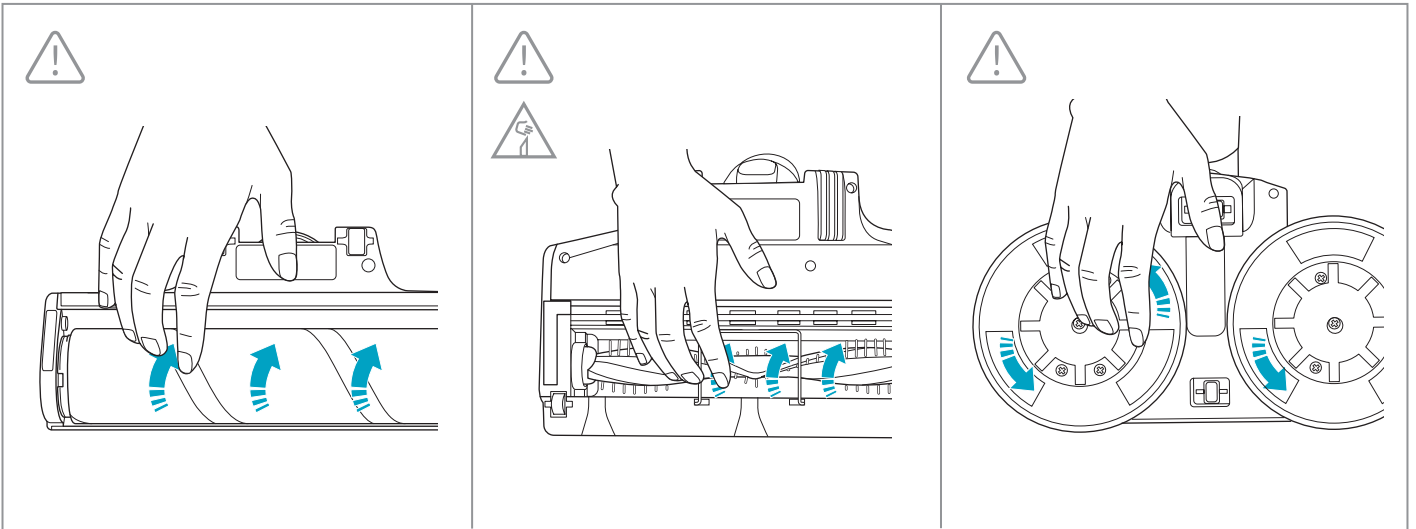

Carpet

Hard Floor

Max 40°C

www.shop.aeg.com

ESKW6

900 923 742
**Yearly
Performance Kit**

AKIT23

900 923 392
**Home
and Car Kit**