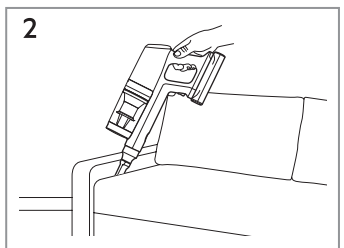

Carpet

Hard Floor

Max 40°C

www.shop.aeg.com

ESKW6

900 923 742
**Yearly
Performance Kit**

AKIT23

900 923 392
**Home
and Car Kit**