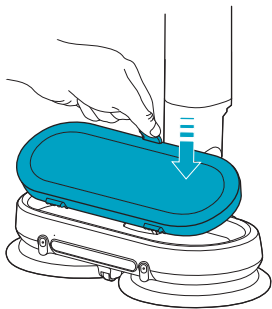

Carpet

Hard Floor

Max 40°C

www.shop.aeg.com

ESKW6

900 923 742
**Yearly
Performance Kit**

AKIT23

900 923 392
**Home
and Car Kit**