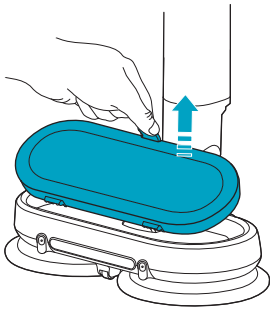

Carpet

Hard Floor

Max 40°C

www.shop.aeg.com

ESKW6

900 923 742
**Yearly
Performance Kit**

AKIT23

900 923 392
**Home
and Car Kit**