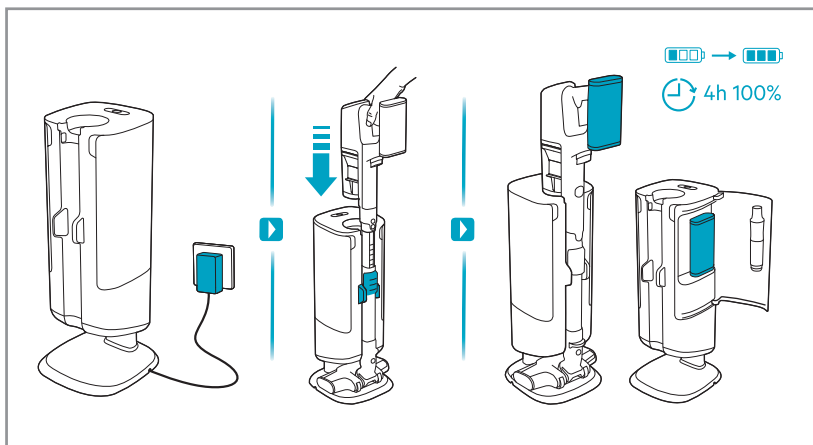

Carpet

Hard Floor

Max 40°C

www.shop.aeg.com

ESKW6

900 923 742
**Yearly
Performance Kit**

AKIT23

900 923 392
**Home
and Car Kit**