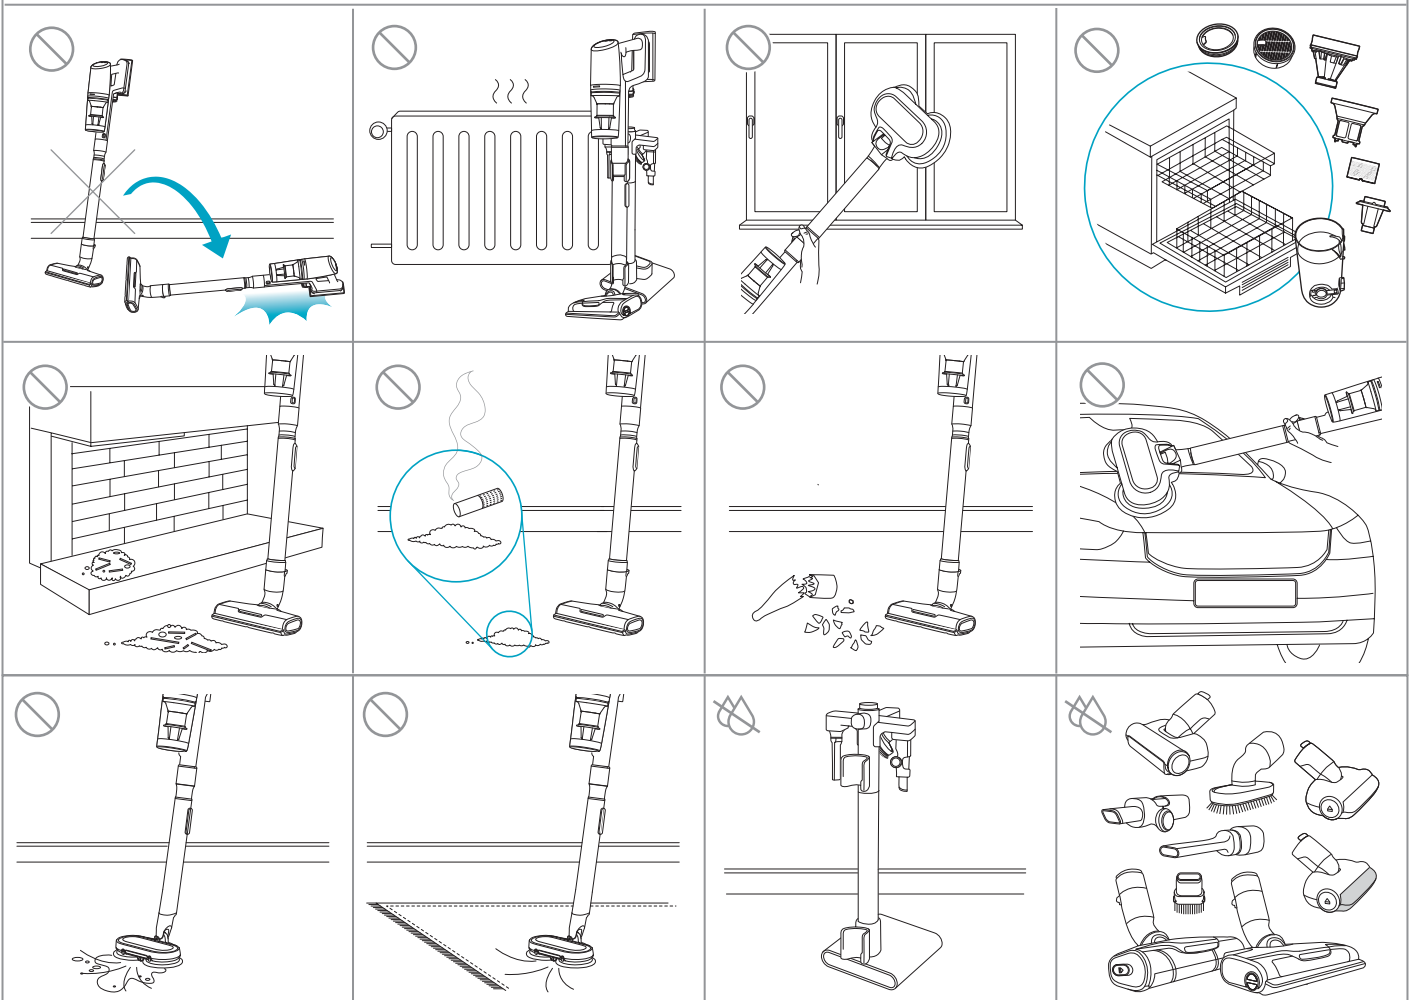

Carpet

Hard Floor

Max 40°C

www.shop.aeg.com

ESKW6

900 923 742
**Yearly
Performance Kit**

AKIT23

900 923 392
**Home
and Car Kit**