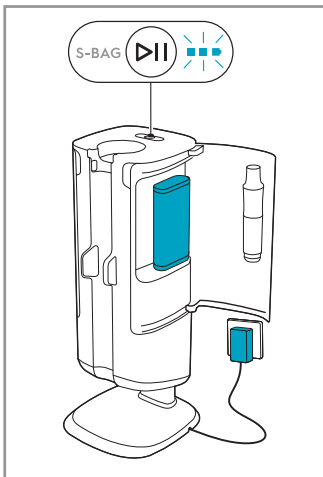

Carpet

Hard Floor

Max 40°C

www.shop.aeg.com

ESKW6

900 923 742
**Yearly
Performance Kit**

AKIT23

900 923 392
**Home
and Car Kit**