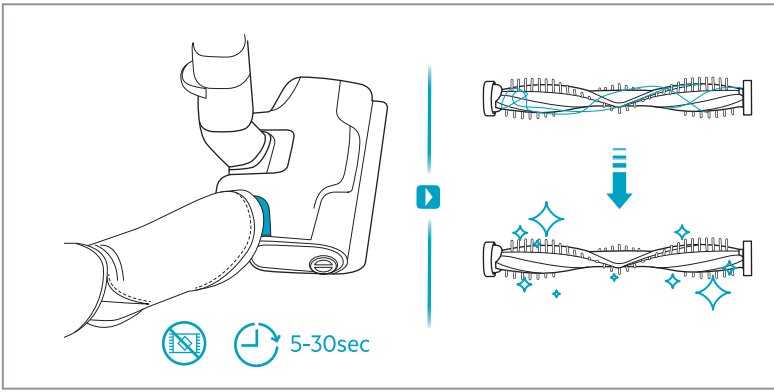

Carpet

Hard Floor

Max 40°C

www.shop.aeg.com

ESKW6

900 923 742
**Yearly
Performance Kit**

AKIT23

900 923 392
**Home
and Car Kit**