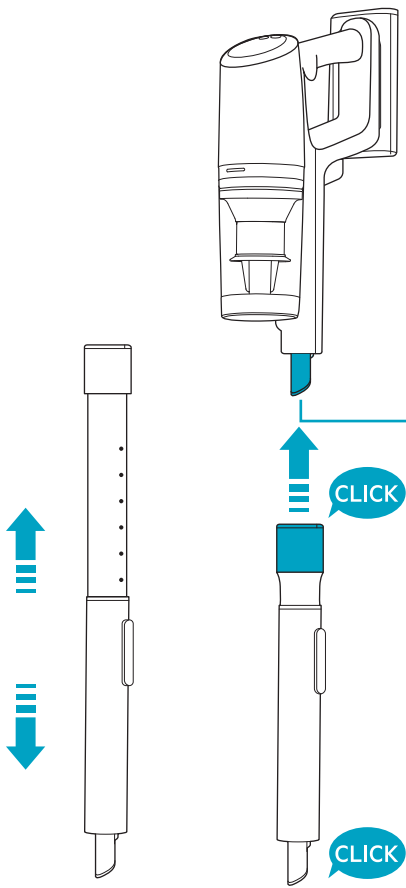

Carpet

Hard Floor

Max 40°C

www.shop.aeg.com

ESKW6

900 923 742
**Yearly
Performance Kit**

AKIT23

900 923 392
**Home
and Car Kit**