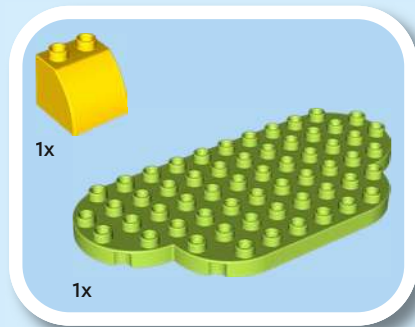

LEGO DUPLO sets are categorised into benefit territories that match toddlers' ages and developmental stages.

**PLAY
IDEAS**

LOGICAL
THINKING

EXPRESSING
YOURSELF

LEGO® DUPLO® sets in this territory can help toddlers master a range of skills, including how to care for others and understand feelings, learn to compare, match and sort things, and play out familiar situations. When you play along and offer instructions and guidance, you create a safe, creative space that encourages toddlers to learn.