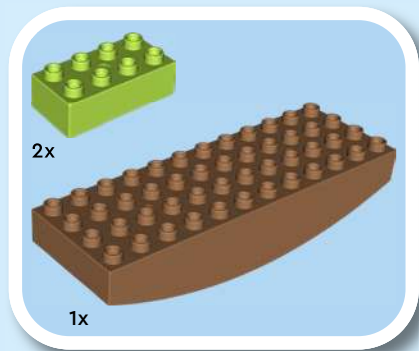

LEGO DUPLO sets are categorised into benefit territories that match toddlers' ages and developmental stages

**PLAY
IDEAS**

**CREATIVE
SOLUTIONS**

**LEARN
PATIENCE**

LEGO® DUPLO® sets in this territory involve playful challenges that can help toddlers master a range of skills, including hand-eye coordination and how to focus, manage emotions and solve problems. When you allow toddlers to play independently, and offer guidance from a distance, you can help them develop perseverance and learn to ask for help when needed.