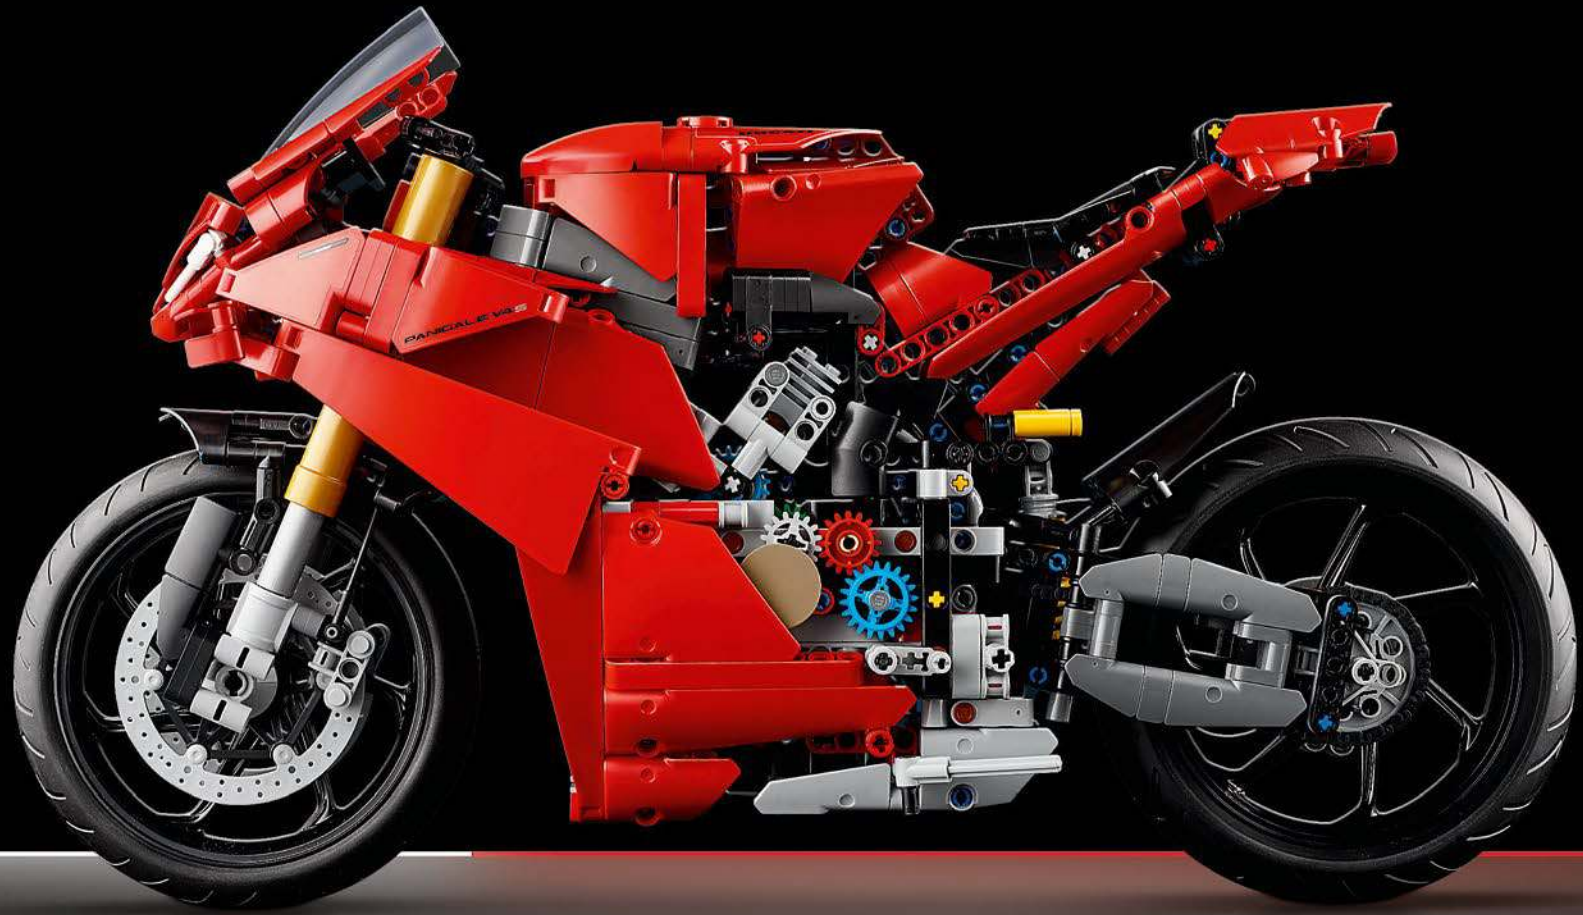

LEGO.com/devicecheck

LEGO® Builder

PANIGALE V4 S

STYLE, SOPHISTICATION, PERFORMANCE

The Ducati Panigale has long been one of the top performers in its class. With the 2025 Panigale V4, Ducati shifted to even higher gears. Drawing on Desmosedici GP-derived technology, it sets new benchmarks for superbike performance, ergonomics and aerodynamic design. With the only sports segment engine featuring a 90° V configuration, counter-rotating crankshaft and twin pulse ignition, the Panigale V4 is incredibly agile. In short, it's about as close as you get to its racing counterpart! As LEGO® Technic designers, our curiosity was instantly piqued: How could we find new ways of building to recreate this experience?

**2003
DUCATI 999**

The 999 famously dominates the 2003 Superbike World Championship, winning eleven of the first twelve races.

**1994
DUCATI 916**

A modern classic, the 916 blends innovative technical features with style, sophistication and performance in one exciting ride.

INTEGRATING REAL-LIFE FEATURES

“LEGO® Technic versions of real-life vehicles should look and feel as authentic as possible. That means we continuously test new techniques to recreate specific details like suspension, handlebar, engine, gearbox and shapes. We had the pleasure of visiting the Ducati design team as they were developing the 2025 Panigale V4, and they offered us a unique insight into the technology and design considerations they explored in the process. We had a fantastic time working with the team on this replica model, and we hope you will feel the excitement as you build! From the new gearbox with a shifter and the intricate V4 engine, to the iconic exterior with the characteristic livery, you’re in for a challenging, joyful and rewarding building flow.”