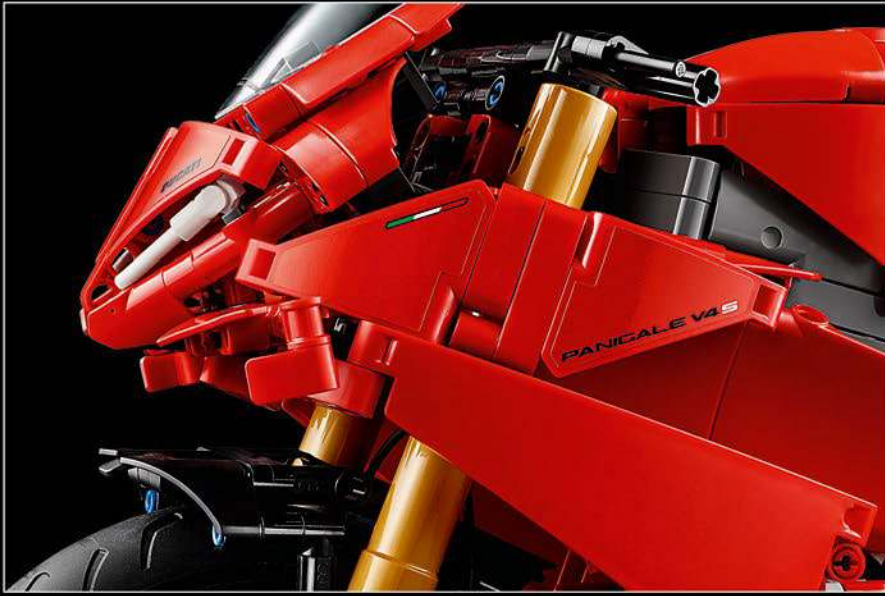

**2003
DUCATI 999**

The 999 famously dominates the 2003 Superbike World Championship, winning eleven of the first twelve races.

**1994
DUCATI 916**

A modern classic, the 916 blends innovative technical features with style, sophistication and performance in one exciting ride.

**1988
DUCATI 851**

A defining milestone in Ducati superbike development, the 851 boasts the twin-cylinder with liquid cooling, electronic fuel injection and desmodromic four valve heads.

UWE WABRA
LEGO® Technic
Senior Designer

INTEGRATING REAL-LIFE FEATURES

“LEGO® Technic versions of real-life vehicles should look and feel as authentic as possible. That means we continuously test new techniques to recreate specific details like suspension, handlebar, engine, gearbox and shapes. We had the pleasure of visiting the Ducati design team as they were developing the 2025 Panigale V4, and they offered us a unique insight into the technology and design considerations they explored in the process. We had a fantastic time working with the team on this replica model, and we hope you will feel the excitement as you build! From the new gearbox with a shifter and the intricate V4 engine, to the iconic exterior with the characteristic livery, you’re in for a challenging, joyful and rewarding building flow.”