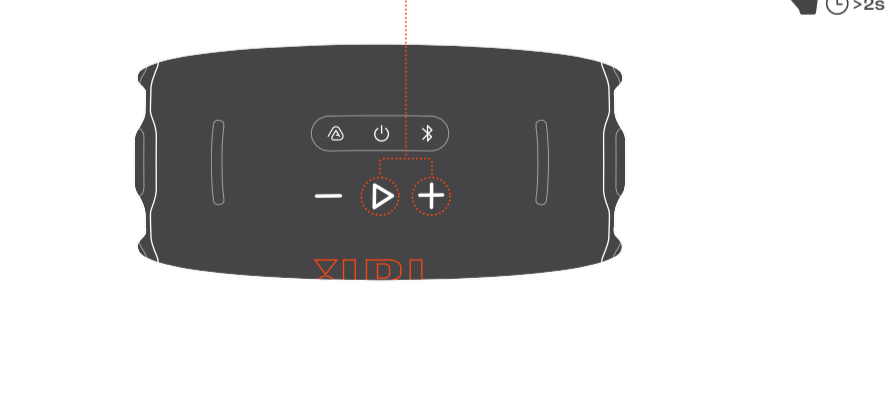

FACTORY RESET

BATTERY REPLACEMENT

1. Remove the Old Battery
2. Insert the New Battery

Replace the rechargeable battery only when it is defective. Ensure the battery cover is securely locked to protect the integrity of the waterproof seal.

Charge the battery before first use.

TECH SPEC

Transducers:	2 x 70 mm woofer / 2 x 2.75" / 2 x 20 mm tweeter / 2 x 0.75"	USB-C charge out:	5V / 3A, 9V / 2A, 11V / 2A
Output power:	2 x 30 W RMS woofer + 2 x 20 W RMS tweeter (AC power mode)* 2 x 20 W RMS woofer + 2 x 15 W RMS tweeter (Battery mode)	Bluetooth® version:	5.3
Power input:	5V / 9V / 12V / 15V / 20V, 3A	Bluetooth® profile:	A2DP 1.4, AVRCP 1.6
Frequency response:	45 Hz - 20 kHz	Bluetooth® transmitter modulation:	GFSK, π/4 DQPSK, 8DPSK
Signal-to-noise ratio:	> 80 dB	Bluetooth® transmitter frequency range:	2400 MHz - 2483.5 MHz
Battery type:	JBL BATTERY400, Li-ion 68 Wh (equivalent to 7.2V / 9444 mAh)	Bluetooth® transmitter power:	< 15 dBm (EIRP)
Battery charge time:	3.5 hours (20V / 3 A)	2.4GHz SRD frequency range:	2407 MHz - 2475 MHz
Music play time:	up to 24 hours (dependent on volume level and audio content)	SRD transmitter power:	< 15 dBm (EIRP)
Connection ports:	USB-C (in / out)	Product dimensions (W x H x D):	297 x 149 x 141 mm / 11.69" x 5.87" x 5.55"
		Net weight:	2.1 kg / 4.63 lbs
		Packaging dimensions (W x H x D):	325 x 218 x 173 mm / 12.8" x 8.6" x 6.9"
		Gross weight:	3.27 kg / 7.2 lbs
		Maximum operation temperature:	45 °C

*When used with a 60W JBL PD adaptor