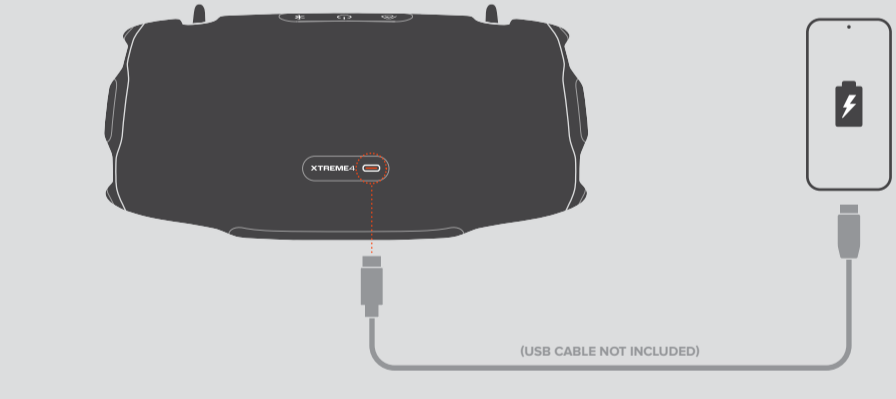

WHAT'S IN THE BOX

BLUETOOTH PAIRING

PLAY

MULTI-SPEAKER CONNECTION

APP

Use the JBL PORTABLE app for speaker configuration and software upgrade.

JBL PORTABLE

GET IT ON Google Play | Download on the App Store

CHARGING

10MIN ⚡ = 2H 🎵

⚡ → 🔋 3.5H

(JBL PD ADAPTOR & CABLE SOLD SEPARATELY)

POWERBANK

WATERPROOF DUSTPROOF IP67

FACTORY RESET

BATTERY REPLACEMENT

1. Remove the Old Battery
2. Insert the New Battery

Replace the rechargeable battery only when it is defective. Ensure the battery cover is securely locked to protect the integrity of the waterproof seal.

Charge the battery before first use.

TECH SPEC

Transducers:	2 x 70 mm woofer / 2 x 2.75" / 2 x 20 mm tweeter / 2 x 0.75"	USB-C charge out:	5V / 3A, 9V / 2A, 11V / 2A
Output power:	2 x 30 W RMS woofer + 2 x 20 W RMS tweeter (AC power mode)* 2 x 20 W RMS woofer + 2 x 15 W RMS tweeter (Battery mode)	Bluetooth® version:	5.3
Power input:	5V / 9V / 12V / 15V / 20V, 3A	Bluetooth® profile:	A2DP 1.4, AVRCP 1.6
Frequency response:	45 Hz - 20 kHz	Bluetooth® transmitter modulation:	GFSK, π/4 DQPSK, 8DPSK
Signal-to-noise ratio:	> 80 dB	Bluetooth® transmitter frequency range:	2400 MHz - 2483.5 MHz
Battery type:	JBL BATTERY400, Li-ion 68 Wh (equivalent to 7.2V / 9444 mAh)	Bluetooth® transmitter power:	< 15 dBm (EIRP)
Battery charge time:	3.5 hours (20V / 3 A)	2.4GHz SRD frequency range:	2407 MHz - 2475 MHz
Music play time:	up to 24 hours (dependent on volume level and audio content)	SRD transmitter power:	< 15 dBm (EIRP)
Connection ports:	USB-C (in / out)	Product dimensions (W x H x D):	297 x 149 x 141 mm / 11.69" x 5.87" x 5.55"
		Net weight:	2.1 kg / 4.63 lbs
		Packaging dimensions (W x H x D):	325 x 218 x 173 mm / 12.8" x 8.6" x 6.9"
		Gross weight:	3.27 kg / 7.2 lbs
		Maximum operation temperature:	45 °C

*When used with a 60W JBL PD adaptor