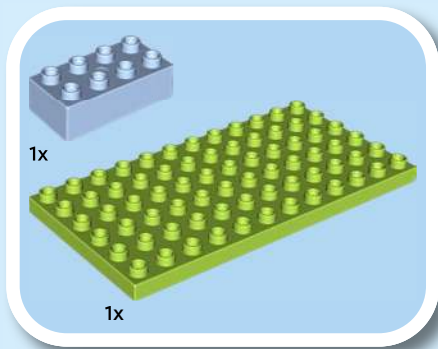

LEGO DUPLO sets are categorised into benefit territories that match toddlers' ages and developmental stages.

**PLAY
IDEAS**

**SOLVE
CHALLENGES**

**PLAY
TOGETHER**

LEGO® DUPLO® sets in the purple territory are designed to help toddlers practise playing together and solving problems. When included in social play, activities like matching and sorting, making comparisons, counting and recreating can help toddlers practise communication and taking turns. Offering instructions and guidance when you play along with them can create a safe environment to develop their social skills.