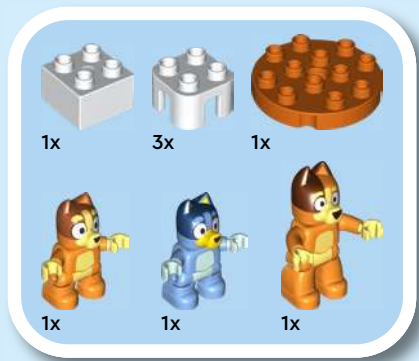

LEGO DUPLO sets are categorised into benefit territories that match toddlers' ages and developmental stages.

**PLAY
IDEAS**

**SOLVE
CHALLENGES**

**PLAY
TOGETHER**

LEGO® DUPLO® sets in the purple territory are designed to help toddlers practise playing together and solving problems. When included in social play, activities like matching and sorting, making comparisons, counting and recreating can help toddlers practise communication and taking turns. Offering instructions and guidance when you play along with them can create a safe environment to develop their social skills.