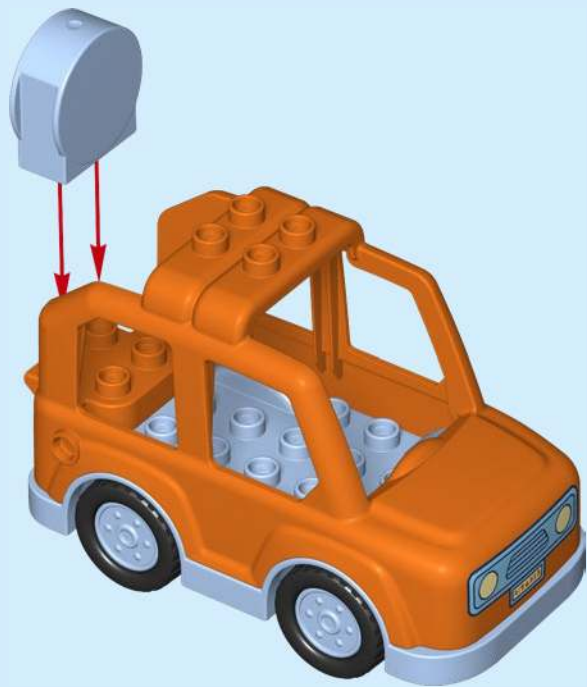

LEGO DUPLO sets are categorised into benefit territories that match toddlers' ages and developmental stages.

**PLAY
IDEAS**

LOGICAL
THINKING

EXPRESSING
YOURSELF

LEGO® DUPLO® sets in this territory can help toddlers master a range of skills, including how to care for others and understand feelings, learn to compare, match and sort things, and play out familiar situations. When you play along and offer instructions and guidance, you create a safe, creative space that encourages toddlers to learn.