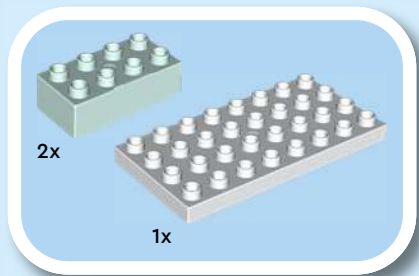

LEGO DUPLO sets are categorised into benefit territories that match toddlers' ages and developmental stages.

**PLAY
IDEAS**

LOGICAL
THINKING

EXPRESSING
YOURSELF

LEGO® DUPLO® sets in this territory can help toddlers master a range of skills, including how to care for others and understand feelings, learn to compare, match and sort things, and play out familiar situations. When you play along and offer instructions and guidance, you create a safe, creative space that encourages toddlers to learn.