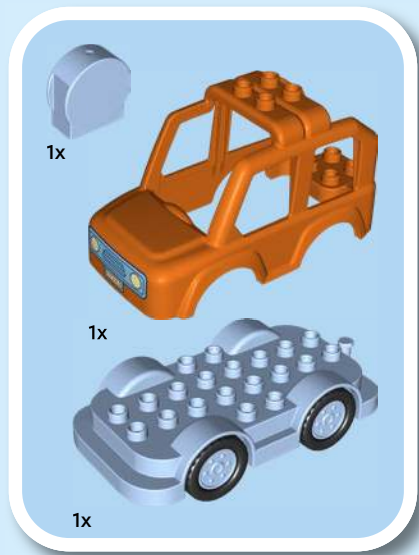

LEGO DUPLO sets are categorised into benefit territories that match toddlers' ages and developmental stages.

**PLAY
IDEAS**

LOGICAL
THINKING

EXPRESSING
YOURSELF

LEGO® DUPLO® sets in this territory can help toddlers master a range of skills, including how to care for others and understand feelings, learn to compare, match and sort things, and play out familiar situations. When you play along and offer instructions and guidance, you create a safe, creative space that encourages toddlers to learn.