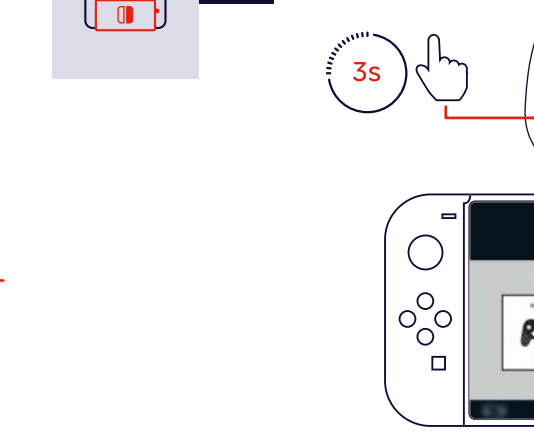

1.

2.

USB Cable	Plug & Play		
Bluetooth	Home + R		
USB Dongle	Home + Y		
Nintendo™ Switch	Home + A	Player 1 Player 2 Player 3 Player 4	

3.

4.

5.

6.

7.

8.

9.