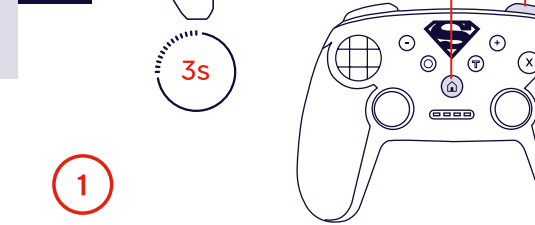

1.

2.

USB Cable	Plug & Play		
Bluetooth	Home + R		
USB Dongle	Home + Y		
Nintendo™ Switch	Home + A	Player 1 Player 2 Player 3 Player 4	

3.

4.

5.

6.

7.