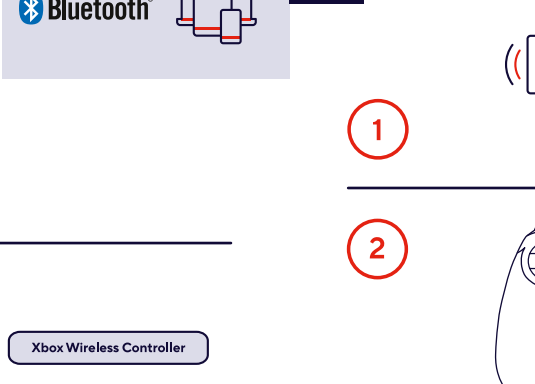

1.

2.

USB Cable	Plug & Play		
Bluetooth	Home + R		
USB Dongle	Home + Y		
Nintendo™ Switch	Home + A	Player 1 Player 2 Player 3 Player 4	

3.

4.

5.

6.

7.