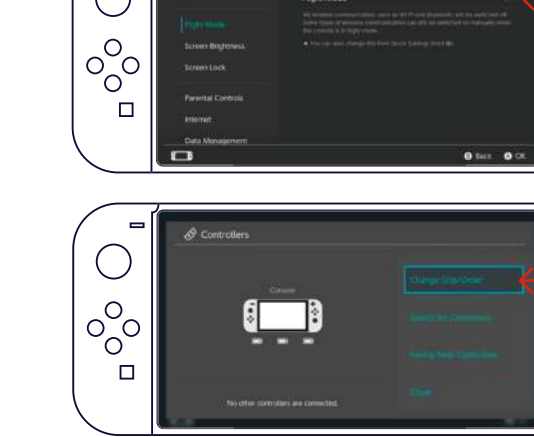

1.

2.

USB Cable	Plug & Play		
Bluetooth	Home + R		
USB Dongle	Home + Y		
Nintendo™ Switch	Home + A	Player 1 Player 2 Player 3 Player 4	

3.

4.

5.

6.

7.