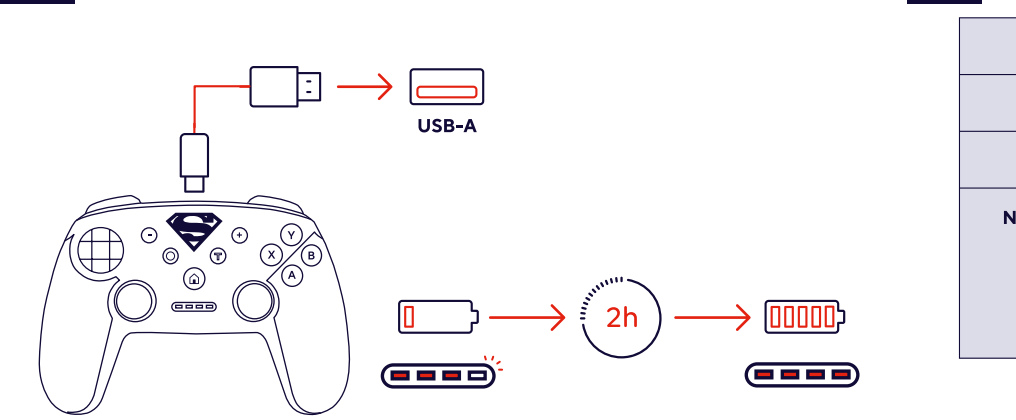

1.

2.

USB Cable	Plug & Play		
Bluetooth	Home + R		
USB Dongle	Home + Y		
Nintendo™ Switch	Home + A	Player 1 Player 2 Player 3 Player 4	

3.

4.

5.

6.

7.

8.

9.