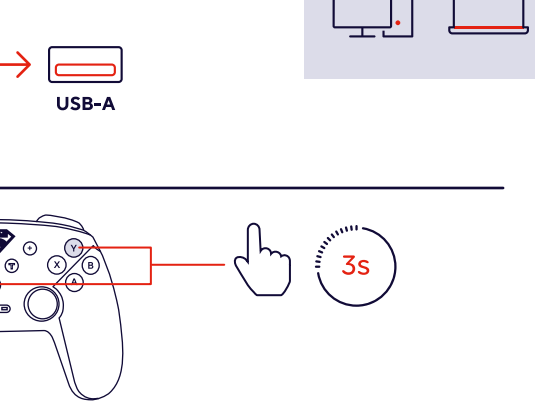

1.

2.

USB Cable	Plug & Play		
Bluetooth	Home + R		
USB Dongle	Home + Y		
Nintendo™ Switch	Home + A	Player 1 Player 2 Player 3 Player 4	

3.

4.

5.

6.

7.