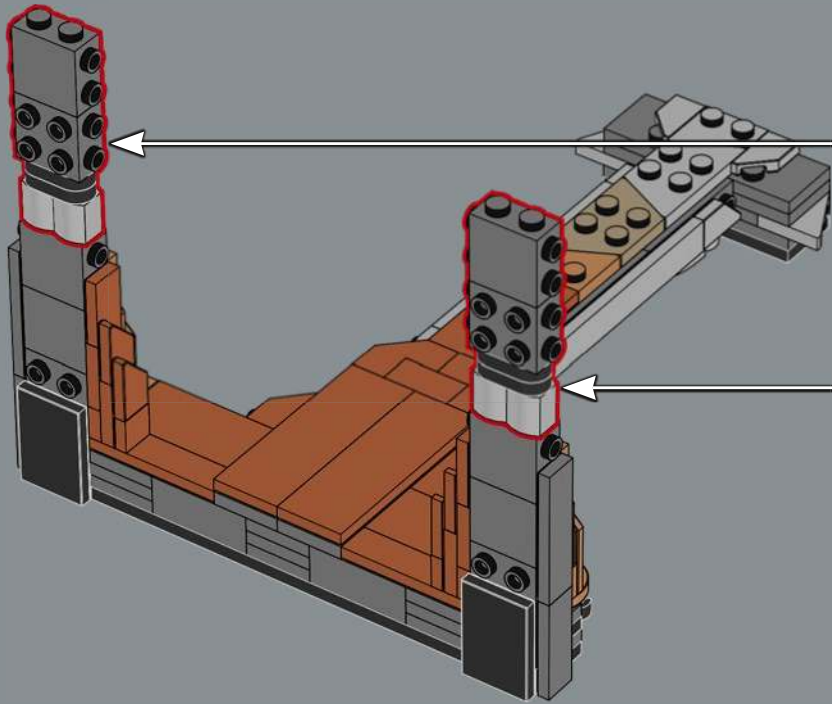

7

23

24

25

The colour-gradient technique on the columns was first used in the LEGO® Icons *The Lord of the Rings*™: Barad-dûr™ 10333 (2024) to create the illusion of lava reflections.

26

27

28