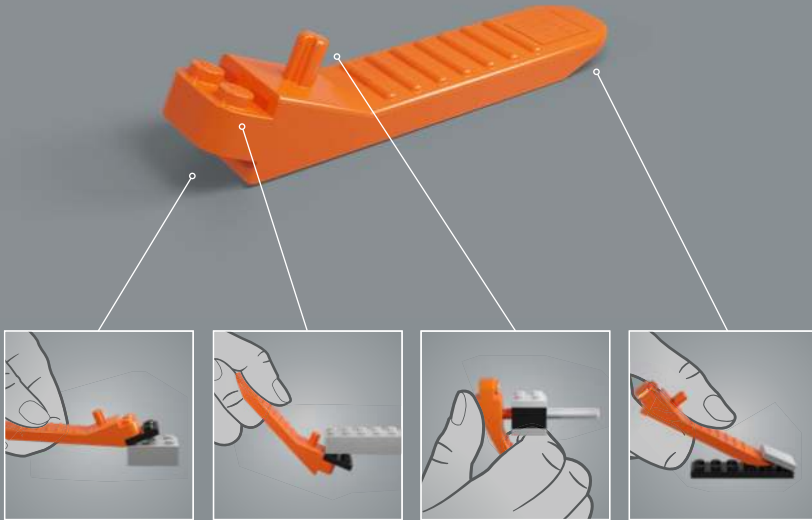

# A creative adventure unfolds

A LEGO® Icons Book Nook, nestled among your favourite works of literature, is a tangible, joyful celebration of epic adventures and imaginary realms. This model captures one of the most gripping moments from *The Lord of the Rings*™ series in a creative keepsake that lets you relive this iconic scene, over and over.

## From the LEGO® Icons Design Team

The Balrog™ is one of the most feared mythical creatures of Middle-earth™. It required all our magical designing spells to create and tame this enormous beast, and we are delighted to present it for the first time ever in LEGO® minifigure scale. You can contain it within your book nook (open or closed), detach it to interact with other LEGO *The Lord of the Rings*™ sets, or re-enact its epic final battle with Gandalf the Grey™.