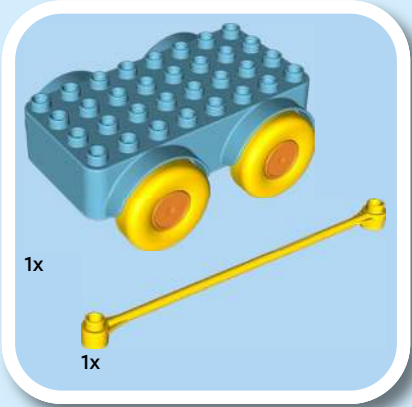

LEGO DUPLO sets are categorised into benefit territories that match toddlers' ages and developmental stages

**PLAY
IDEAS**

**CREATIVE
SOLUTIONS**

**LEARN
PATIENCE**

LEGO® DUPLO® sets in this territory involve playful challenges that can help toddlers master a range of skills, including hand-eye coordination and how to focus, manage emotions and solve problems. When you allow toddlers to play independently, and offer guidance from a distance, you can help them develop perseverance and learn to ask for help when needed.