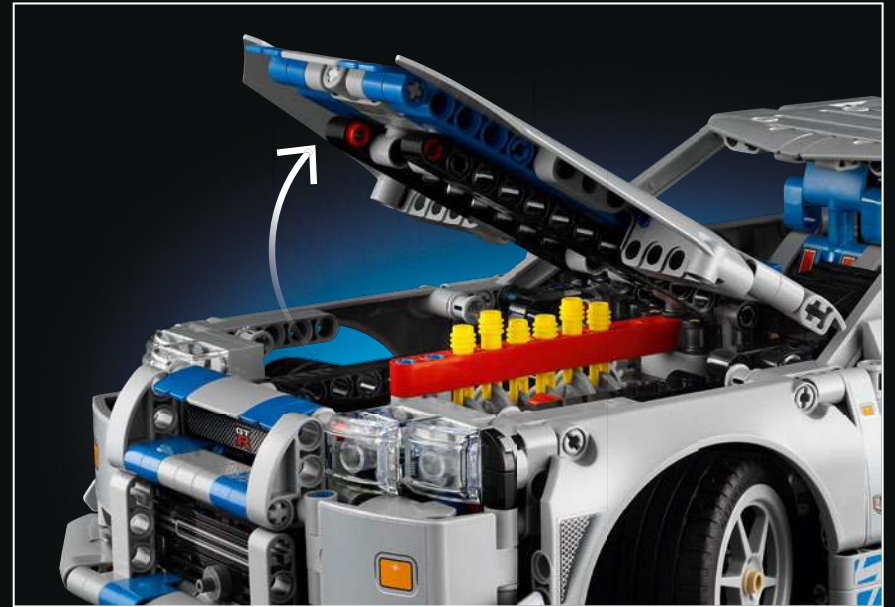

# WE WON'T FORGET ABOUT IT

Brian O'Conner's iconic silver and blue Nissan Skyline GT-R (R34) has become one of the most recognisable vehicles from the *Fast & Furious* franchise. 'Translated' into LEGO® Technic building language, this version captures the characteristic exterior silhouette, livery and an array of functions to mimic some of its classic movie manoeuvres (who could forget the opening race in *2 Fast 2 Furious* (2003) on the hot, humid streets of Miami?). Recreating this fan favourite, with its high-speed potential, all-wheel-drive system and inline engine, offered an exciting challenge for LEGO designers – and a really fun building experience! Take a quick sneak peek at some of the details before you race to open the first bag.

# YOU NEED NOS

Inside and out, this street-racing rocket model oozes power and authenticity. What makes the Nissan Skyline GT-R (R34) stand out in the film is its road and racing performance. We've incorporated an awesome new technique to mimic this: A switch in the back activates a function that gears the front wheels to the rear powertrain and raises the chassis slightly. This makes the rear wheels spin faster, and two ball elements keep the car steady while you race and drift!

With front and rear suspension, it moves smoothly across most surfaces. The doors and boot open, and under the bonnet, the inline 6-cylinder engine moves when the car is driving. Steering works either with the wheel or top steering, and you can adjust the rear wing for the perfect display pose. On the left side of the car, you'll even find three tanks of LEGO® Technic NOS (Nitrous Oxide Systems). Are you ready? GO!