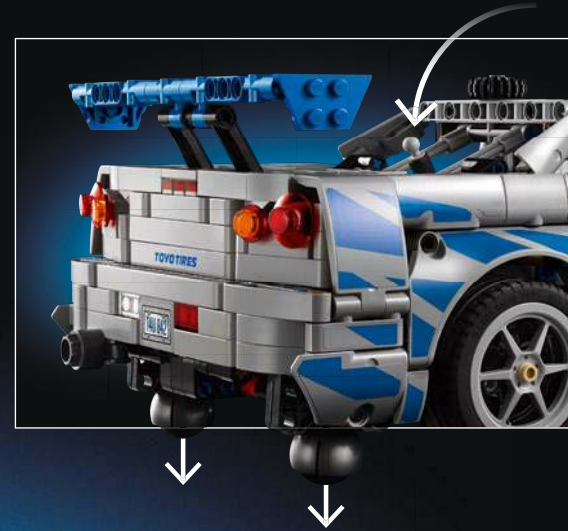

# WE WON'T FORGET ABOUT IT

Brian O'Conner's iconic silver and blue Nissan Skyline GT-R (R34) has become one of the most recognisable vehicles from the *Fast & Furious* franchise. 'Translated' into LEGO® Technic building language, this version captures the characteristic exterior silhouette, livery and an array of functions to mimic some of its classic movie manoeuvres (who could forget the opening race in *2 Fast 2 Furious* (2003) on the hot, humid streets of Miami?). Recreating this fan favourite, with its high-speed potential, all-wheel-drive system and inline engine, offered an exciting challenge for LEGO designers – and a really fun building experience! Take a quick sneak peek at some of the details before you race to open the first bag.

# YOU NEED NOS

Inside and out, this street-racing rocket model oozes power and authenticity. What makes the Nissan Skyline GT-R (R34) stand out in the film is its road and racing performance. We've incorporated an awesome new technique to mimic this: A switch in the back activates a function that gears the front wheels to the rear powertrain and raises the chassis slightly. This makes the rear wheels spin faster, and two ball elements keep the car steady while you race and drift!

With front and rear suspension, it moves smoothly across most surfaces. The doors and boot open, and under the bonnet, the inline 6-cylinder engine moves when the car is driving. Steering works either with the wheel or top steering, and you can adjust the rear wing for the perfect display pose. On the left side of the car, you'll even find three tanks of LEGO® Technic NOS (Nitrous Oxide Systems). Are you ready? GO!