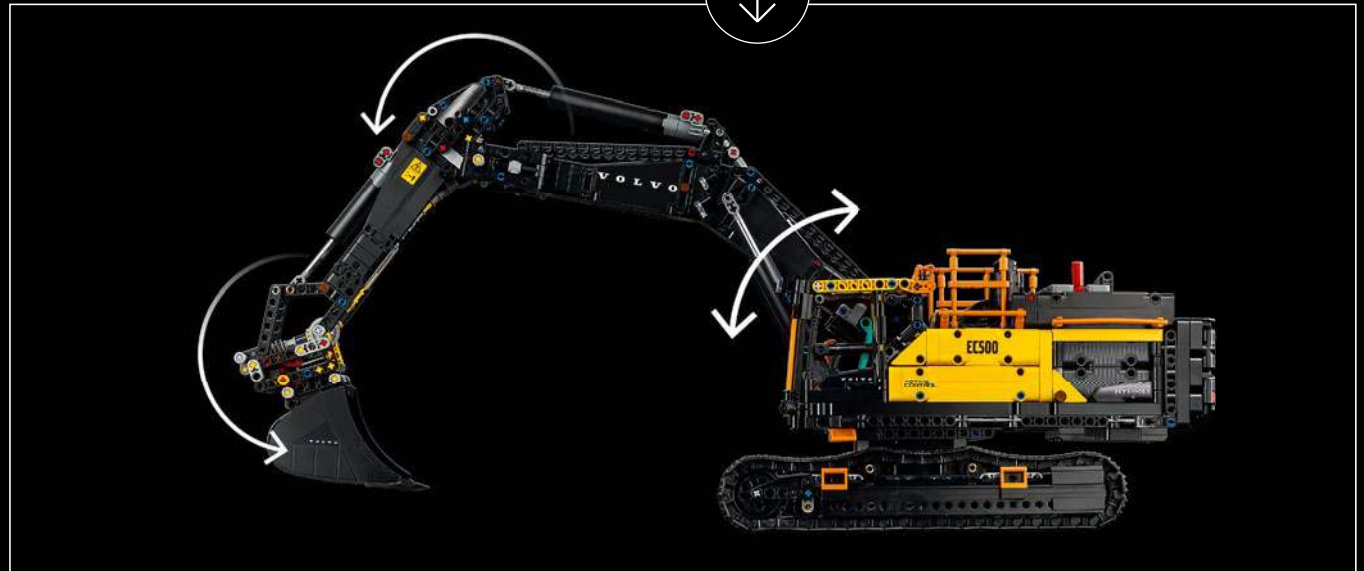

Motorised movements

- Raise and lower the boom
- Release and switch tools
- Move the crane arm
- Move tools back and forth