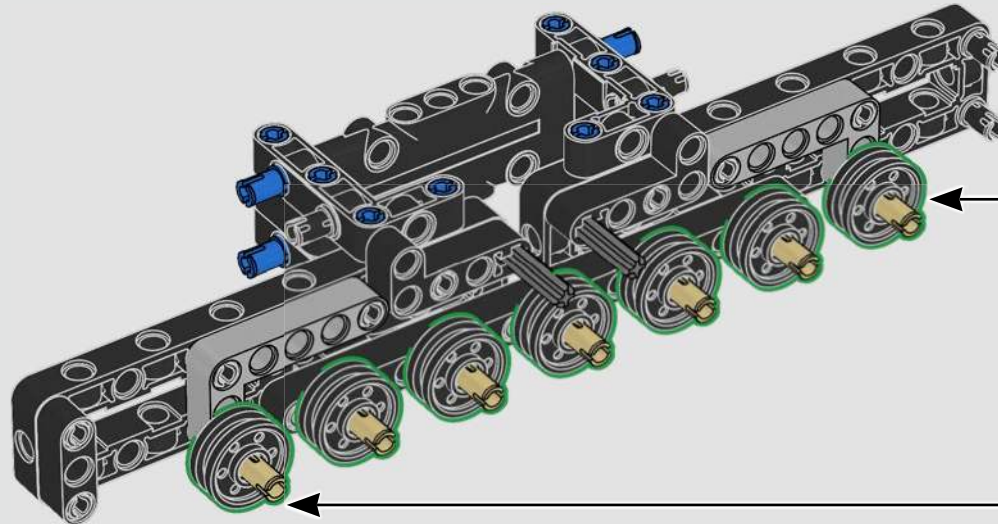

# FROM THE LEGO® TECHNIC DESIGN TEAM

The Volvo EC500 Hybrid belongs to a new generation of hybrid construction vehicles – and it's the first of its kind released in a LEGO® Technic version. The Volvo Construction Equipment team were incredibly generous in sharing their insights from the real-life vehicle's development and groundbreaking high-tech solutions. Its 424 hp engine is optimised for high fuel efficiency through pioneering, hydraulic-hybrid Volvo technology. And, of course, it's fully equipped for demanding tasks like mining and heavy construction! True to real-life, this model incorporates motorised functions that control the boom and lets you switch between a shovel and a hammer tool. New triangle panels helped us to replicate the characteristic exterior angles, and the orange safety rails and new seat colour complete the model's design.

# A BIG EXCAVATOR FOR BIG CONSTRUCTION FANS

The model speaks directly to the core of LEGO® Technic complex functions powered by a single motor through a gearbox. As you build and operate the model, you can enjoy features like the drivetrain joint between the superstructure and the boom, and a brand-new gear transmission solution to activate realistic functions. We hope both Volvo and LEGO Technic fans will feel inspired to explore engineering mastery with a playful edge!

14

15

16

17

18

19

20

21