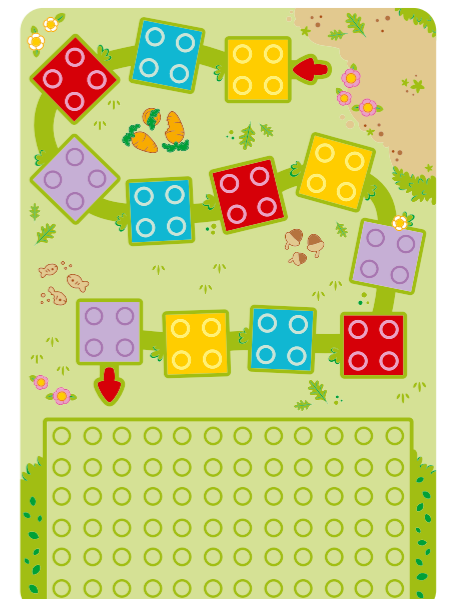

SOLVE CHALLENGES

PLAY TOGETHER

Building the Big Skills Toddlers Need

We believe in big starts. Our big bricks are designed for little hands to master. When toddlers' creativity is set free, their opportunities to learn become endless. We call it Learning Through Play. And it inspires every LEGO® DUPLO® set. Based on thorough scientific research, each set helps young minds develop both IQ skills (cognitive, physical, creative) and EQ skills (social, emotional). Let all toddlers Start Off Big.

LEGO DUPLO sets are categorised into benefit territories that match toddlers' ages and developmental stages.

LEGO® DUPLO® sets in the purple territory are designed to help toddlers practise playing together and solving problems. When included in social play, activities like matching and sorting, making comparisons, counting and recreating can help toddlers practise communication and taking turns. Offering instructions and guidance when you play along with them can create a safe environment to develop their social skills.

PLAY IDEAS

1x 6529873

1x 6532215

1x 6529875