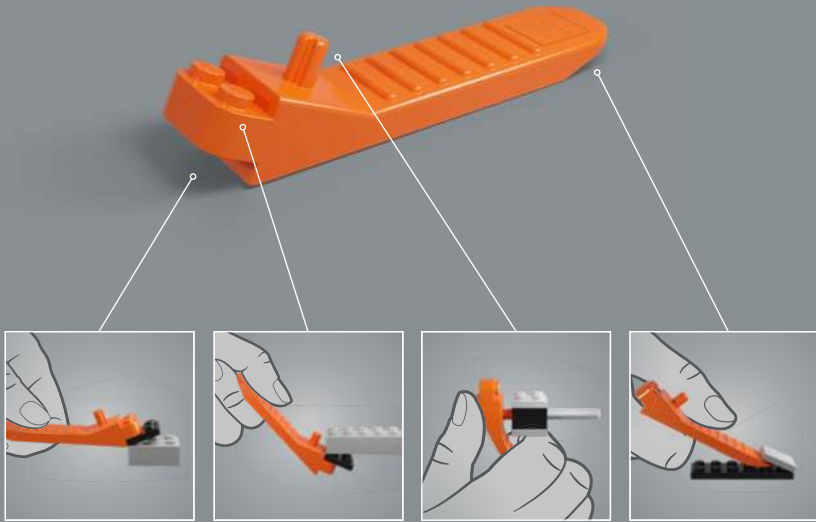

LEGO MARVEL IRON MAN MK4

“It’s not about me.”

○ Featured at the beginning of Marvel Studios’ *Iron Man 2* (2010), Stark’s latest crime-fighting armour showcases his evolution in the striking red-and-gold titanium-alloy design. While this LEGO® version does not support JARVIS integration, it features an array of details that capture the advanced combat design and flight capabilities of Iron Man’s legendary MARK IV suit.

A close-up photograph of the LEGO Iron Man Mark IV helmet and chest piece. The helmet is primarily red with gold-colored details around the eyes and mouth. The chest piece is also red with gold accents. The background is a dark blue digital interface with binary code and various text elements like 'EUROPE', 'AMERICA', 'ASIA', 'AFRICA', 'SHOW BUSINESS', 'NETWORK', 'MUSIC', 'CINEMA', 'BUSINESS/FINANCE', and 'WORLD NEWS'.

Like most of Tony Stark's inventions, much of the technology behind the MARK IV mask is a well-guarded secret.

The retractable faceplate in the MARK IV is more advanced than in previous suits.

Stark, with his suit and helmet, can withstand brute force attacks from both friends and foes.