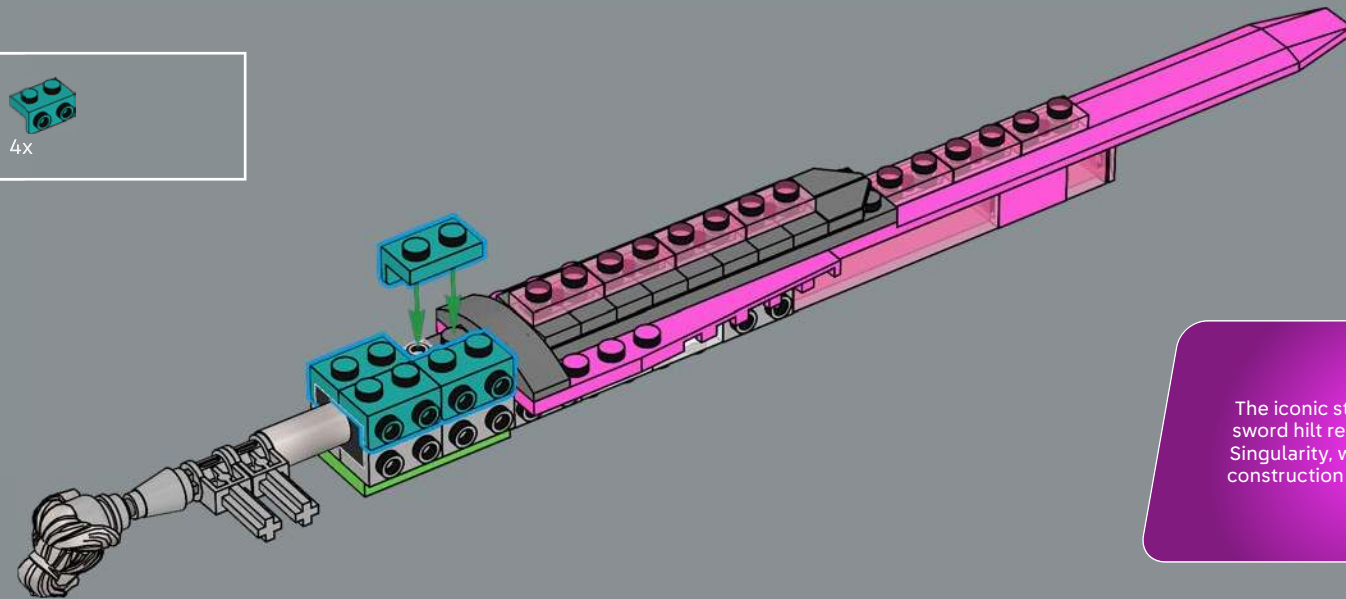

1x

1x

15

16

17

The iconic statue that makes up the sword hilt represents the character Singularity, who initiated the construction of Mecha Team Leader.

18

19