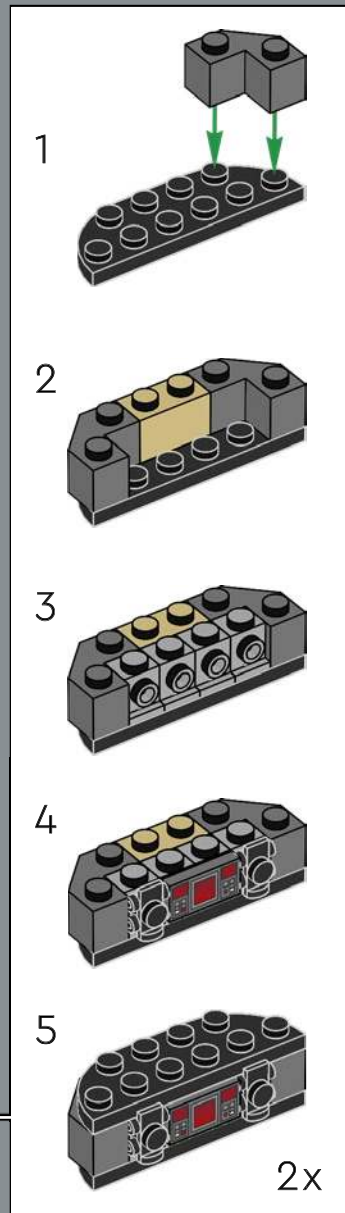

40

41

Mecha Team Leader flies off to the Ice Moon after the *Final Showdown* event (depicted in the sticker).

42

43

6x

44

45