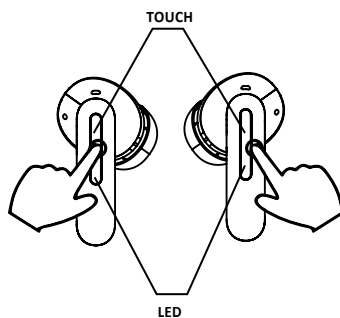

HUSH

BTHUSHTWSK

EN - Technical specifications:
 Bluetooth® / version: 5.4
 Supported profiles: HSP-HFP-A2DP-AVRCP
 Range / metres: 10
 Bluetooth® Frequency Range / Mhz: 2402-2480
 Battery Voltage / Volts: 4.2
 Battery Capacity / mAh: 35x2
 Charging Case Battery Capacity / mAh: 500
 USB-C port Voltage (V) / Volts: 5
 USB-C port current (A) / Amperes: 0.03
 Maximum EIRP: 5mw
 Earphone charging / hours / approx.: 1.5
 Talk Time / hours / approx.: 5
 Play Time / hours / approx.: 7
 Charging Case / hours / approx.: 2
 Weight / grams: 43