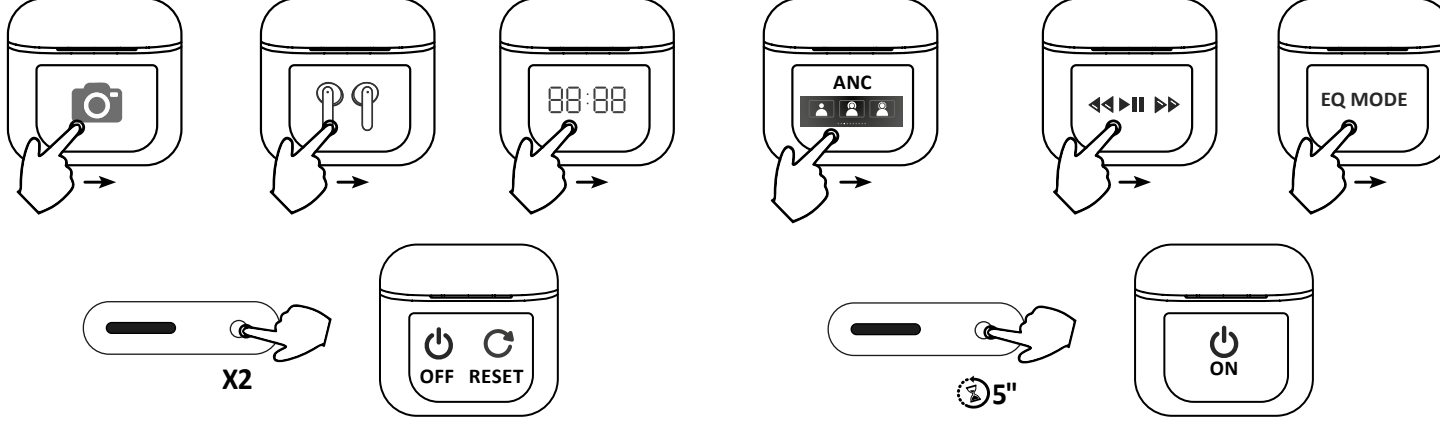

HUSH

BTHUSHTWSK

EN - Technical specifications:
 Bluetooth® / version: 5.4
 Supported profiles: HSP-HFP-A2DP-AVRCP
 Range / metres: 10
 Bluetooth® Frequency Range / Mhz: 2402-2480
 Battery Voltage / Volts: 4.2
 Battery Capacity / mAh: 35x2
 Charging Case Battery Capacity / mAh: 500
 USB-C port Voltage (V) / Volts: 5
 USB-C port current (A) / Amperes: 0.03
 Maximum EIRP: 5mw
 Earphone charging / hours / approx.: 1.5
 Talk Time / hours / approx.: 5
 Play Time / hours / approx.: 7
 Charging Case / hours / approx.: 2
 Weight / grams: 43