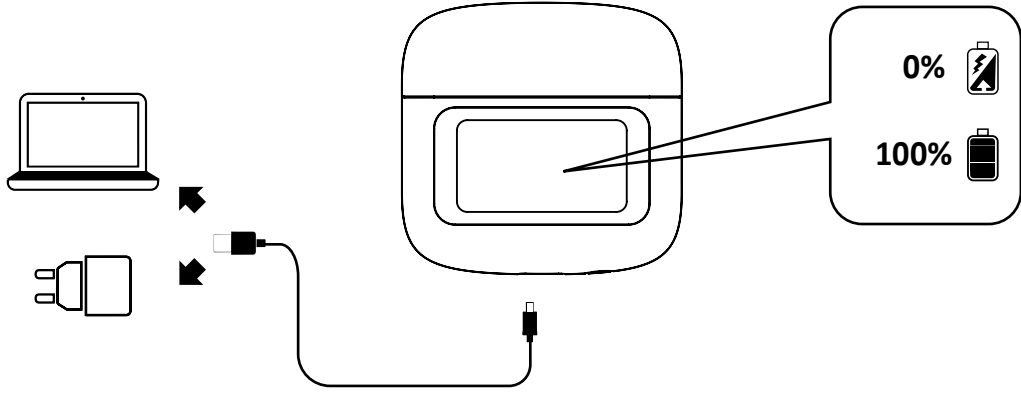

HUSH

BTHUSHTWSK

EN - Technical specifications:
 Bluetooth® / version: 5.4
 Supported profiles: HSP-HFP-A2DP-AVRCP
 Range / metres: 10
 Bluetooth® Frequency Range / Mhz: 2402-2480
 Battery Voltage / Volts: 4.2
 Battery Capacity / mAh: 35x2
 Charging Case Battery Capacity / mAh: 500
 USB-C port Voltage (V) / Volts: 5
 USB-C port current (A) / Amperes: 0.03
 Maximum EIRP: 5mw
 Earphone charging / hours / approx.: 1.5
 Talk Time / hours / approx.: 5
 Play Time / hours / approx.: 7
 Charging Case / hours / approx.: 2
 Weight / grams: 43