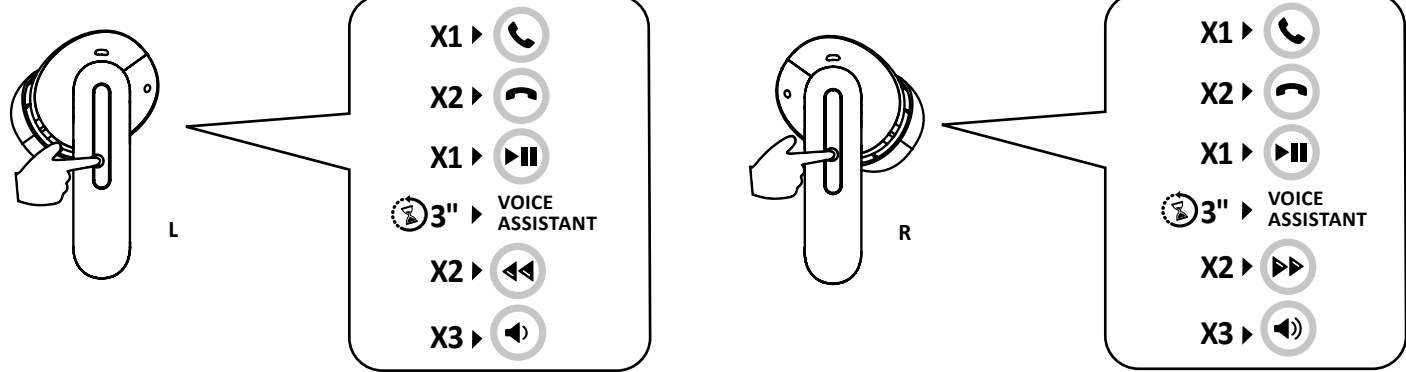

HUSH

BTHUSHTWSK

EN - Technical specifications:
 Bluetooth® / version: 5.4
 Supported profiles: HSP-HFP-A2DP-AVRCP
 Range / metres: 10
 Bluetooth® Frequency Range / Mhz: 2402-2480
 Battery Voltage / Volts: 4.2
 Battery Capacity / mAh: 35x2
 Charging Case Battery Capacity / mAh: 500
 USB-C port Voltage (V) / Volts: 5
 USB-C port current (A) / Amperes: 0.03
 Maximum EIRP: 5mw
 Earphone charging / hours / approx.: 1.5
 Talk Time / hours / approx.: 5
 Play Time / hours / approx.: 7
 Charging Case / hours / approx.: 2
 Weight / grams: 43