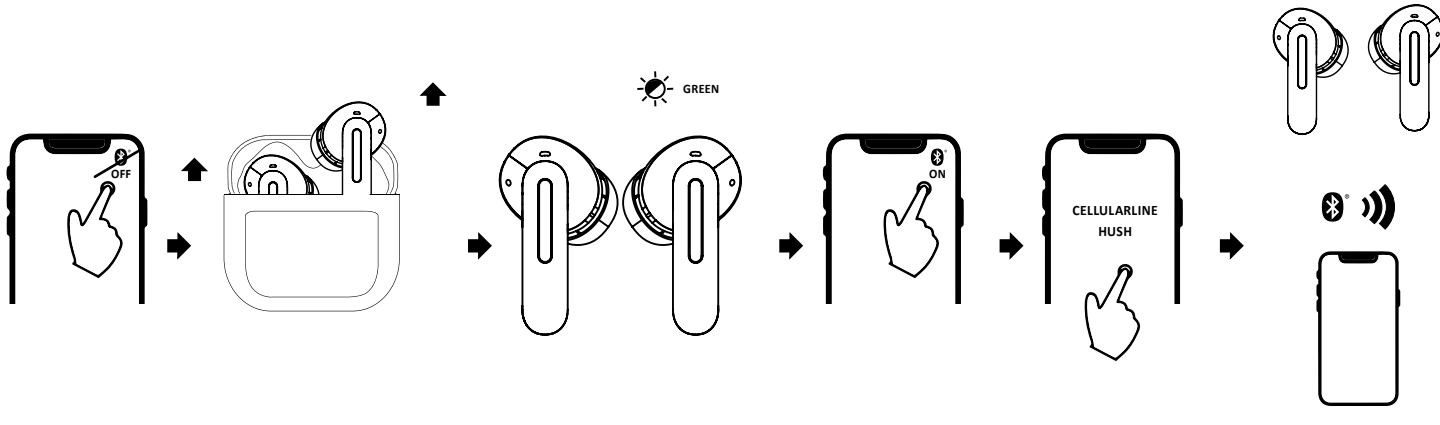

HUSH

BTHUSHTWSK

EN - Technical specifications:
 Bluetooth® / version: 5.4
 Supported profiles: HSP-HFP-A2DP-AVRCP
 Range / metres: 10
 Bluetooth® Frequency Range / Mhz: 2402-2480
 Battery Voltage / Volts: 4.2
 Battery Capacity / mAh: 35x2
 Charging Case Battery Capacity / mAh: 500
 USB-C port Voltage (V) / Volts: 5
 USB-C port current (A) / Amperes: 0.03
 Maximum EIRP: 5mw
 Earphone charging / hours / approx.: 1.5
 Talk Time / hours / approx.: 5
 Play Time / hours / approx.: 7
 Charging Case / hours / approx.: 2
 Weight / grams: 43