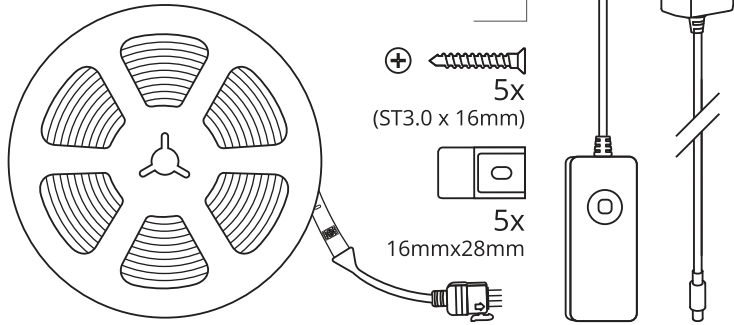

SMART LED STRIP

Installation manual

9290041257, 9290041259, 9290041260, 9290041264, 9290041265,
9290041266, 9290041268, 9290041270, 9290041271, 9290041397,
9290041398, 9290041399, 9290041401, 9290046217, 9290046218