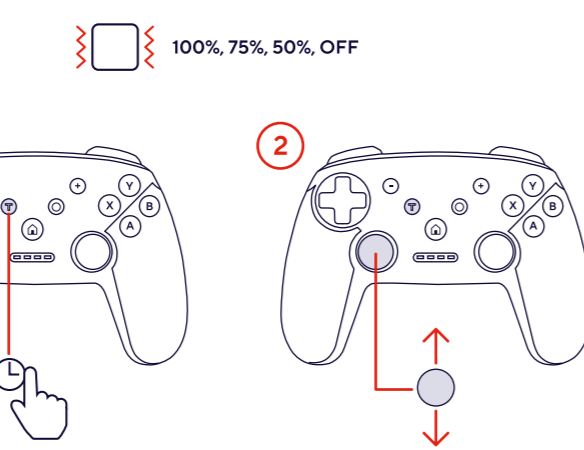

2.C

3.

3.

100%, 75%, 50%, OFF

4.

1 Y/A/B/X

2 Y/A/B/X + T = TURBO

5.

Controller key	Switch	PC Input
X	Y	X
A	B	A
B	A	B
Y	X	Y
+	+	Start
-	-	Back
L-Stick	L-Stick	L-Stick
R-Stick	R-Stick	R-Stick
L	L	LB
R	R	RB
LZ	LZ	LT

Controller key	Switch	PC Input
RZ	RZ	RT
L3	L3	L3
R3	R3	R3
T	Turbo	Turbo
○	Screenshot	N/A
Up	Up	Up
Down	Down	Down
Left	Left	Left
Right	Right	Right
Home	Home	Guide