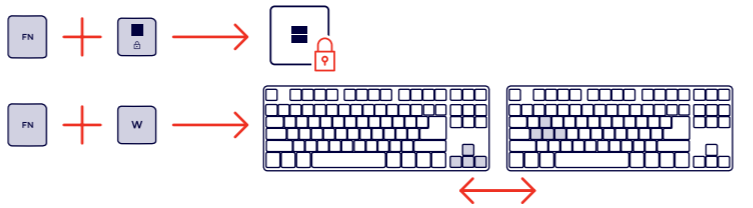

5.

6.

YOUR GAME X YOUR STORY

THADO USER GUIDE WIRELESS TKL GAMING KEYBOARD & MOUSE SET

FAQ

WWW.TRUST.COM/25982/FAQ Trust International B.V. - Laan van Barcelona 600 - 3317DD, Dordrecht, The Netherlands ©2025 Trust All rights reserved.