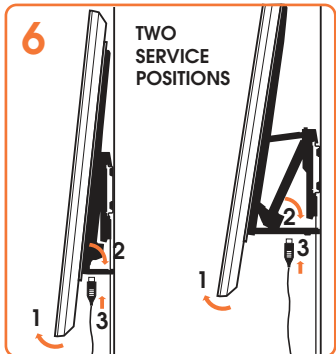

Designed and engineered in the Netherlands
More information on: www.vogels.com

VOGELS PRODUCTS BV, HONDSRUGLAAN 93, 5628 DB EINDHOVEN, THE NETHERLANDS