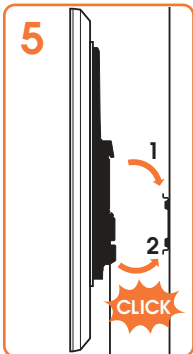

Designed and engineered in the Netherlands
More information on: www.vogels.com

VOGELS PRODUCTS BV, HONDSRUGLAAN 93, 5628 DB EINDHOVEN, THE NETHERLANDS