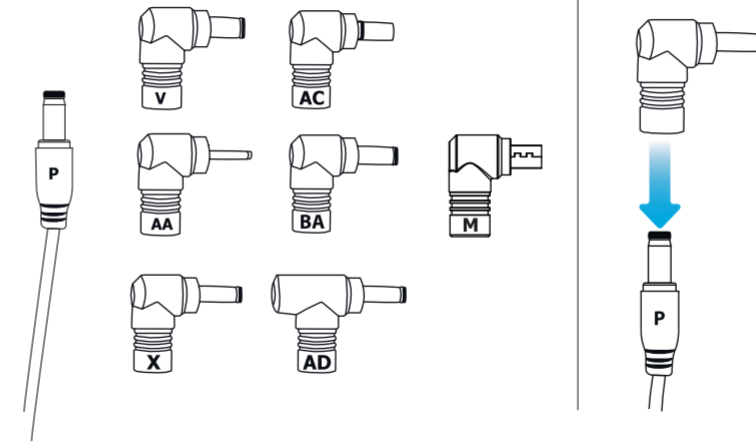

Request free connector: www.trust.com/nl/support/connector-advisor/21904

3. Connect Tip

4. Connect Power