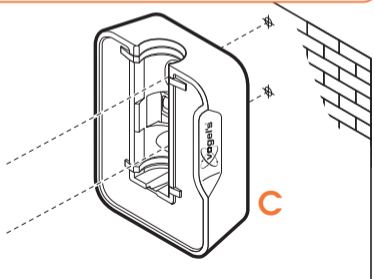

SOUND 4201

Fits SONOS PLAY:1 (Max. weight load = 5 kg)

Scan the QR-code to find the
installation movie on YouTube:

More information on: www.vogels.com

4

5

70mm/2.8"

ø 8mm
ø 5/16" = 0.315"