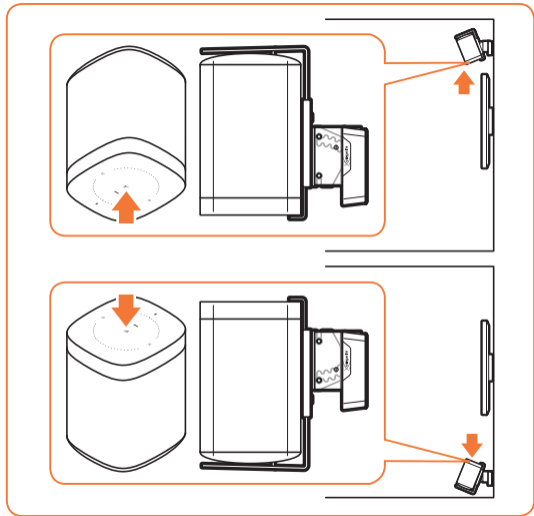

SOUND 4201

Fits SONOS PLAY:1 (Max. weight load = 5 kg)

Scan the QR-code to find the
installation movie on YouTube:

More information on: www.vogels.com

4

5

70mm/2.8"

ø 8mm
ø 5/16" = 0.315"