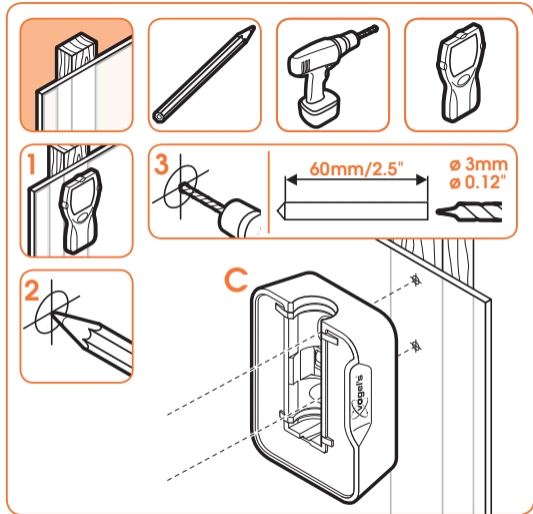

SOUND 4201

Fits SONOS PLAY:1 (Max. weight load = 5 kg)

Scan the QR-code to find the
installation movie on YouTube:

More information on: www.vogels.com

4

5

70mm/2.8"

ø 8mm
ø 5/16" = 0.315"