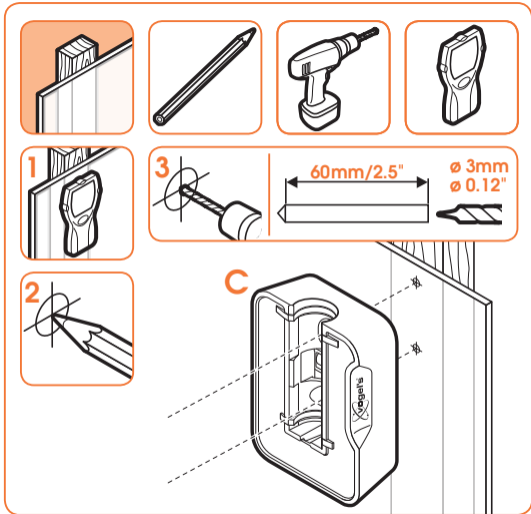

SOUND 4201

Fits SONOS PLAY:1 (Max. weight load = 5 kg)

Scan the QR-code to find the
installation movie on YouTube:

More information on: www.vogels.com

4

5

70mm/2.8"

ø 8mm
ø 5/16" = 0.315"