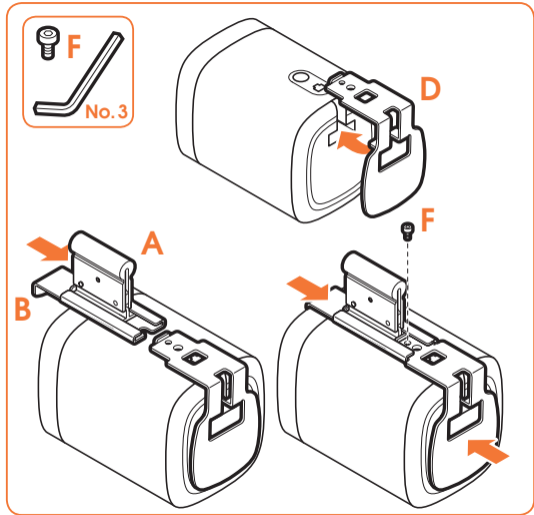

SOUND 4201

Fits SONOS PLAY:1 (Max. weight load = 5 kg)

Scan the QR-code to find the
installation movie on YouTube:

More information on: www.vogels.com

4

5

70mm/2.8"

ø 8mm
ø 5/16" = 0.315"