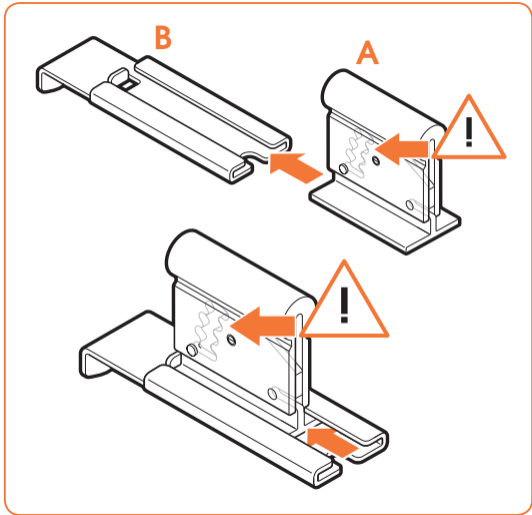

SOUND 4201

Fits SONOS PLAY:1 (Max. weight load = 5 kg)

Scan the QR-code to find the
installation movie on YouTube:

More information on: www.vogels.com

4

5

70mm/2.8"

ø 8mm
ø 5/16" = 0.315"