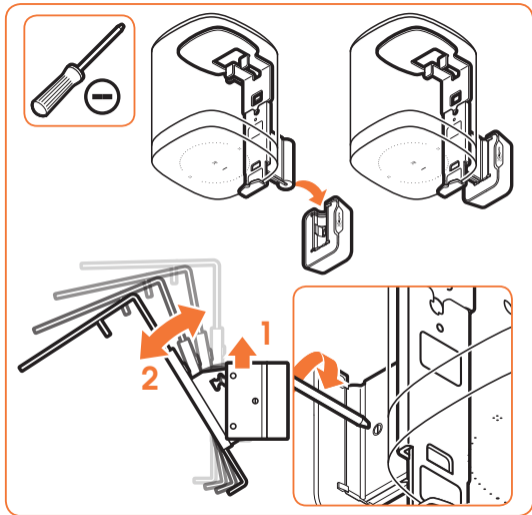

SOUND 4201

Fits SONOS PLAY:1 (Max. weight load = 5 kg)

Scan the QR-code to find the
installation movie on YouTube:

More information on: www.vogels.com

4

5

70mm/2.8"

ø 8mm
ø 5/16" = 0.315"