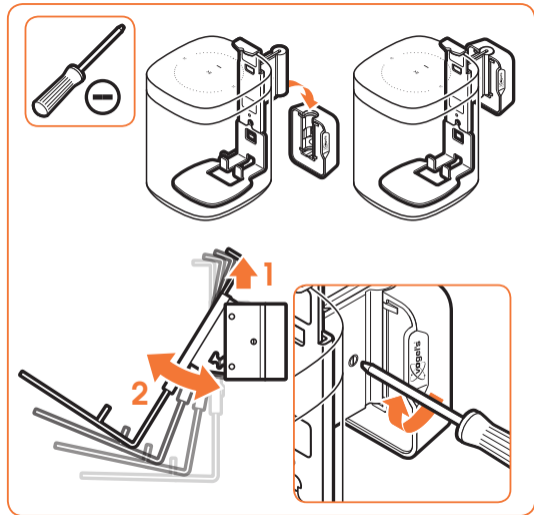

SOUND 4201

Fits SONOS PLAY:1 (Max. weight load = 5 kg)

Scan the QR-code to find the
installation movie on YouTube:

More information on: www.vogels.com

4

5

70mm/2.8"

ø 8mm
ø 5/16" = 0.315"