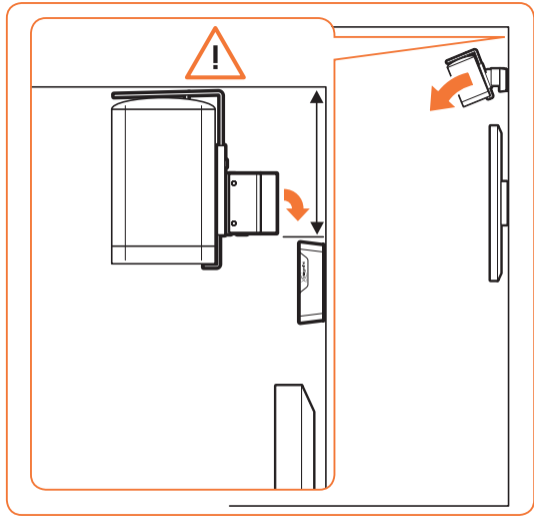

SOUND 4201

Fits SONOS PLAY:1 (Max. weight load = 5 kg)

Scan the QR-code to find the
installation movie on YouTube:

More information on: www.vogels.com

4

5

70mm/2.8"

ø 8mm
ø 5/16" = 0.315"