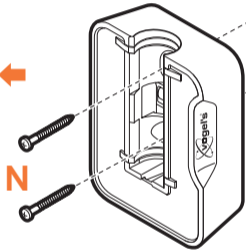

SOUND 4201

Fits SONOS PLAY:1 (Max. weight load = 5 kg)

Scan the QR-code to find the
installation movie on YouTube:

More information on: www.vogels.com

4

5

70mm/2.8"

ø 8mm
ø 5/16" = 0.315"