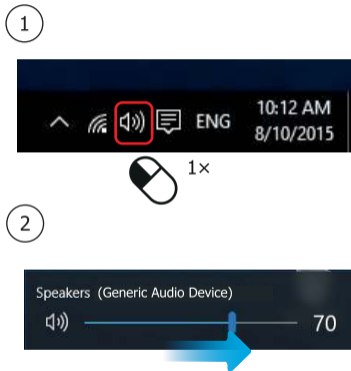

Windows 10/8/7

FAQ

www.trust.com/22948/faq

Trust