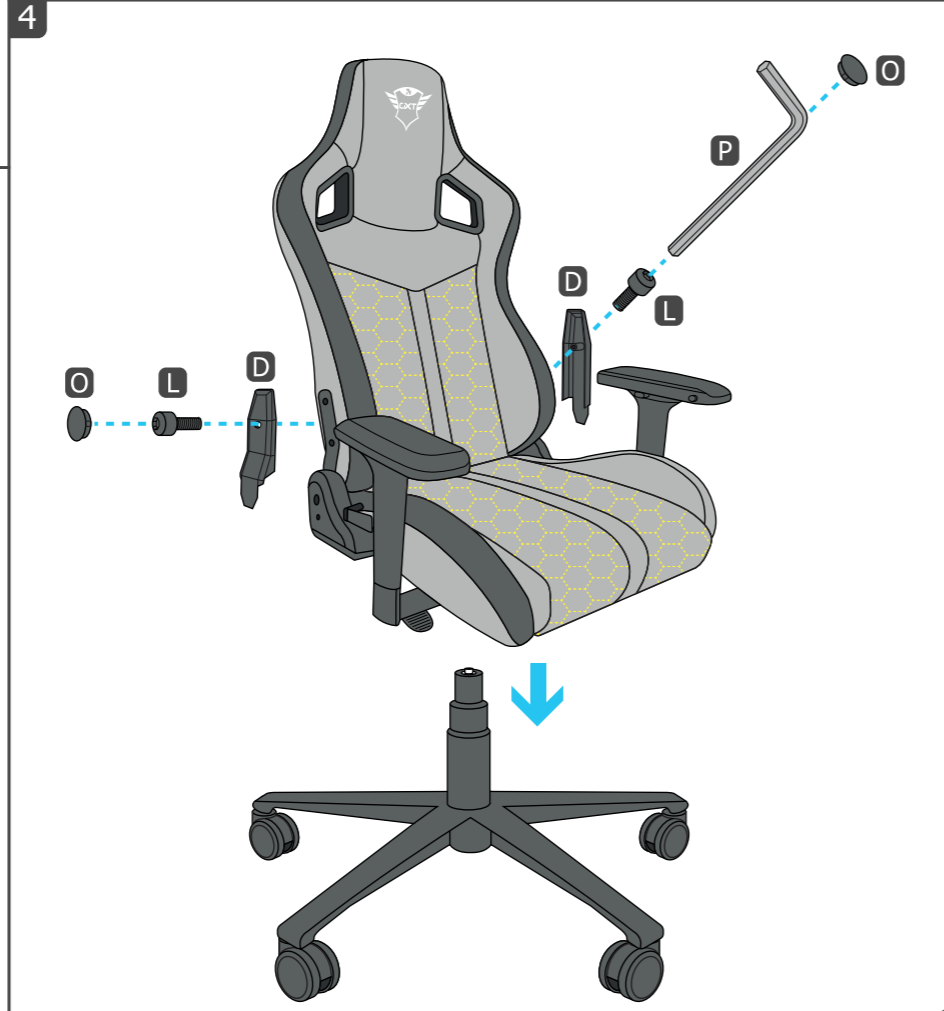

 Trust

RESTO PRO | Gaming Chair

FAQ: www.trust.com/23784/faq