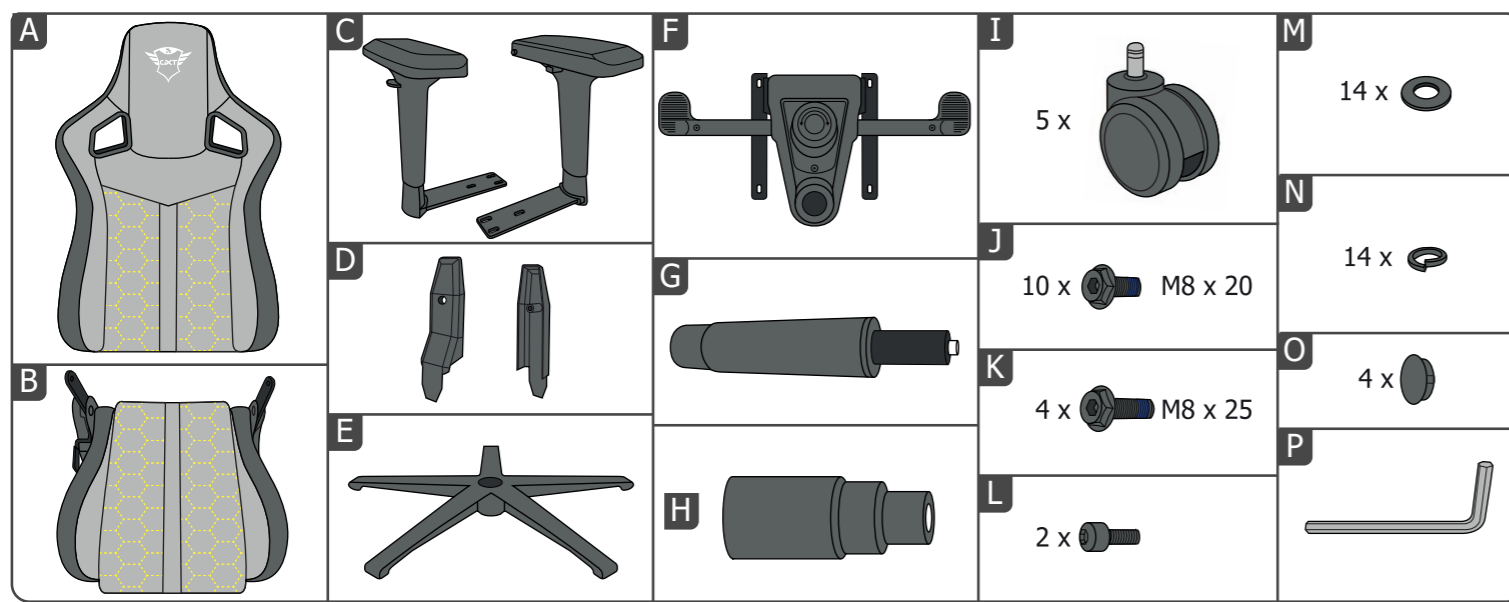

 Trust

RESTO PRO | Gaming Chair

FAQ: www.trust.com/23784/faq