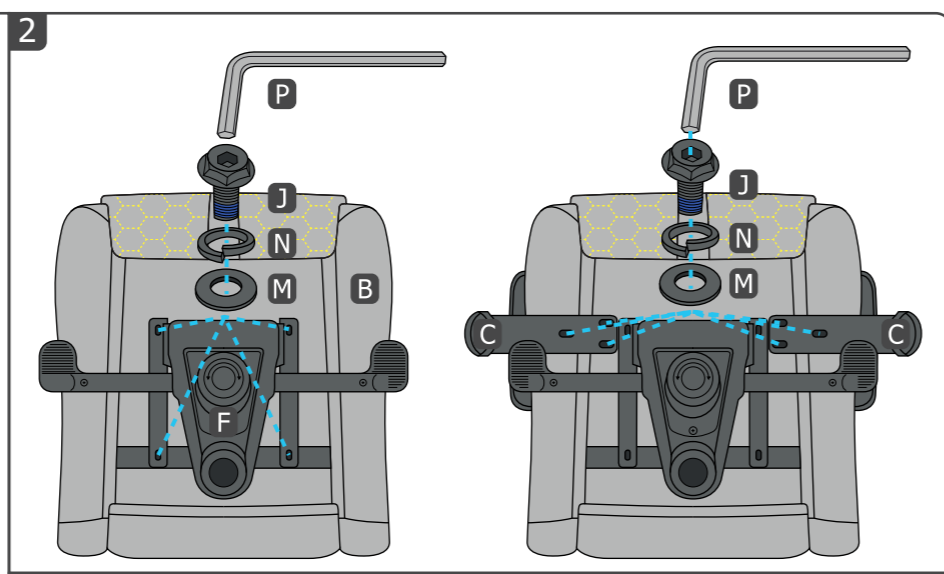

 Trust

RESTO PRO | Gaming Chair

FAQ: www.trust.com/23784/faq