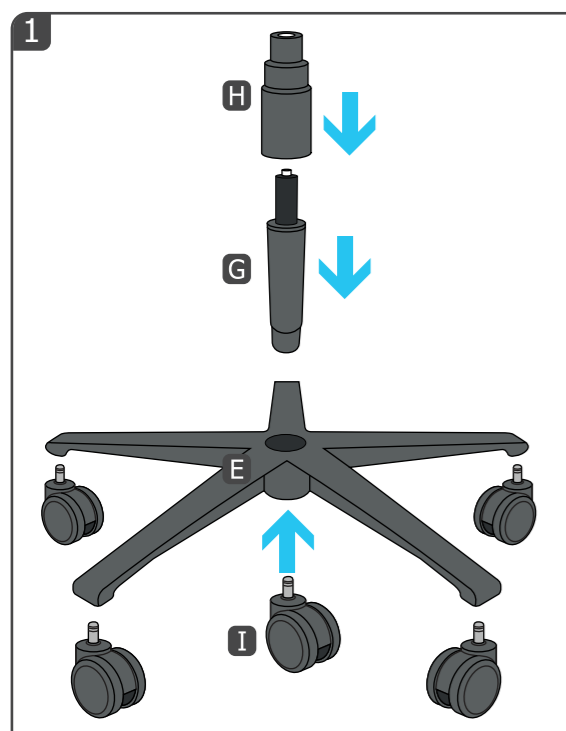

 Trust

RESTO PRO | Gaming Chair

FAQ: www.trust.com/23784/faq