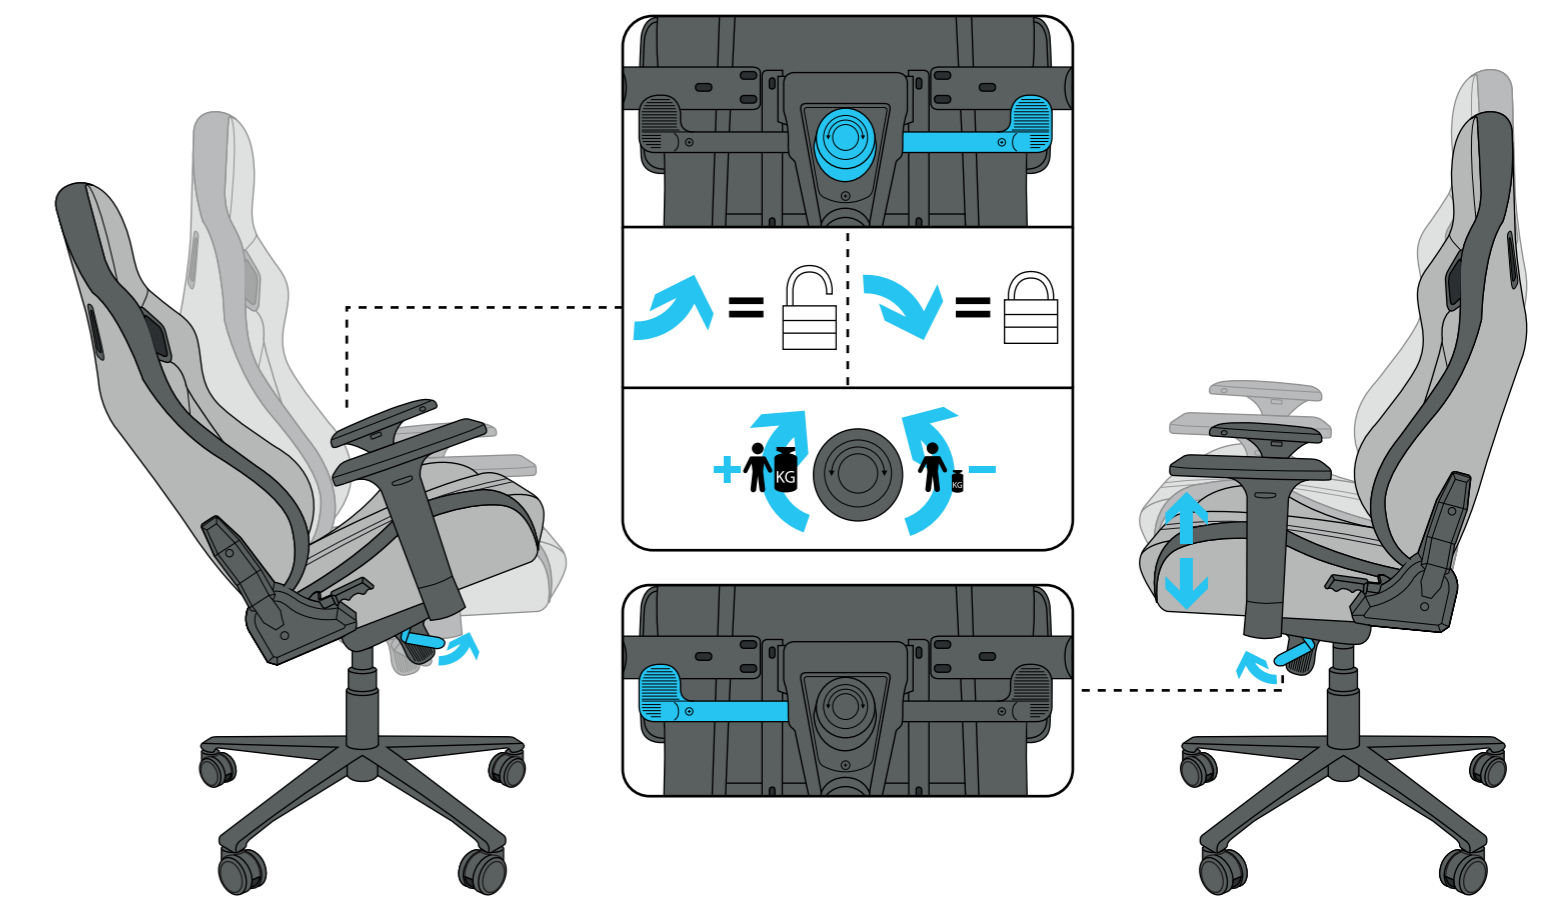

 Trust

RESTO PRO | Gaming Chair

FAQ: www.trust.com/23784/faq