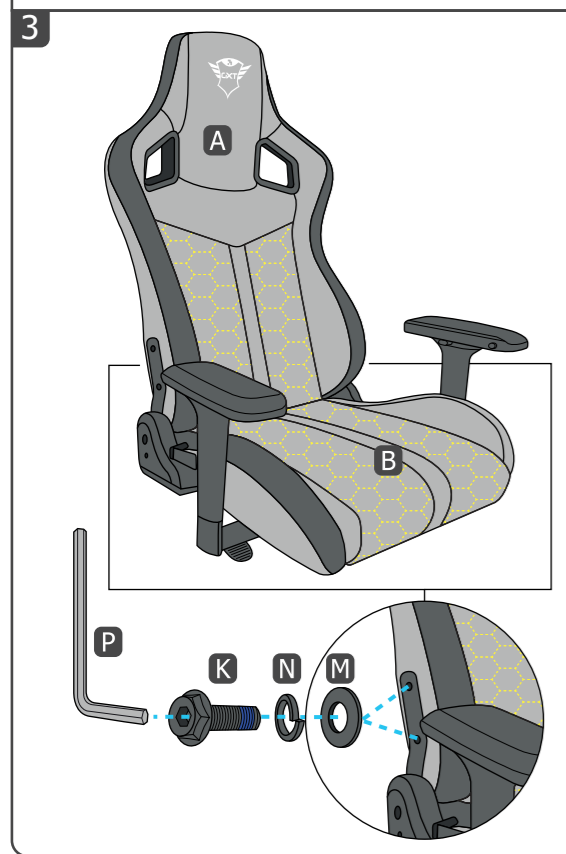

 Trust

RESTO PRO | Gaming Chair

FAQ: www.trust.com/23784/faq