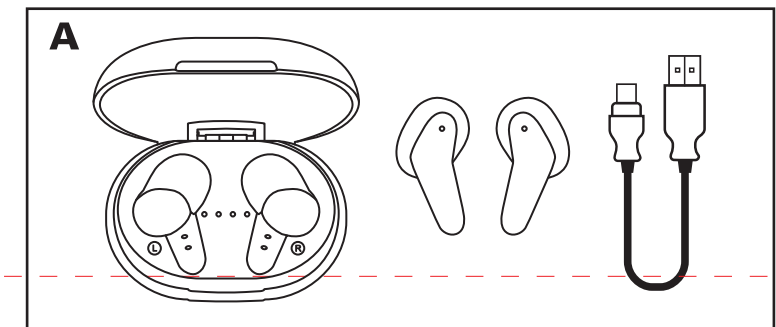

True Wireless Stereo Headset Fresh Pair

Table with 2 columns: Feature (e.g., Bluetooth 5.0, Battery life) and Value (e.g., up to 10m, up to 12 hours).

- 1 GB: USB charging port for power bank / DE: USB Ladebuchse... 2 GB: Charging contacts on the earbuds... 3 GB: Power bank charging display... 4 GB: Touch-sensitive buttons... 5 GB: Indicator lights on the earbuds...

True Wireless Stereo Headset Fresh Pair Quick Start Guide

Main instruction table with columns: Function, Operation, Voice/Tone, LED, Remark. Includes steps for pairing, power on, and volume control.

Fresh Pair / 60604; 60605; 60607; 60631