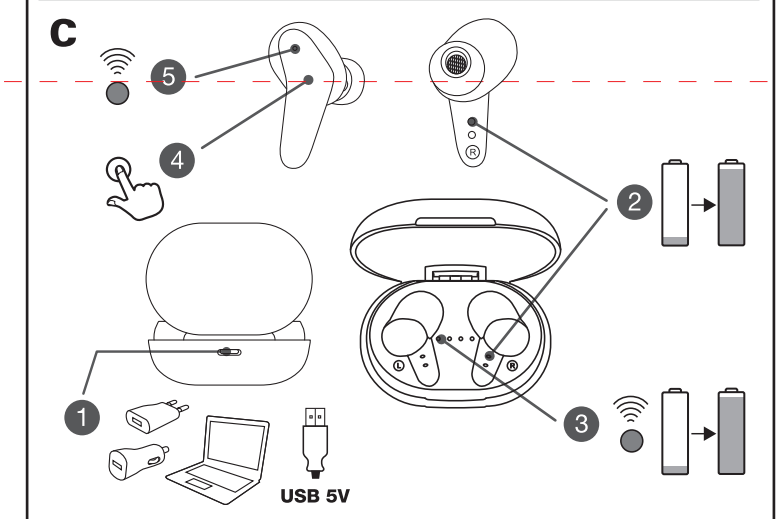

True Wireless Stereo Headset Fresh Pair

Table with 2 columns: Feature (e.g., Bluetooth 5.0, Battery life) and Value (e.g., up to 10m, up to 12 hours).

- 1 GB: USB charging port for power bank / DE: USB Ladebuchse... 2 GB: Charging contacts on the earbuds... 3 GB: Power bank charging display... 4 GB: Touch-sensitive buttons... 5 GB: Indicator lights on the earbuds...

True Wireless Stereo Headset Fresh Pair Quick Start Guide

Main instruction table with columns: Function, Operation, Voice/Tone, LED, Remark. Includes steps for pairing, power on, and volume control.

Fresh Pair / 60604; 60605; 60607; 60631

GB User manual: True Wireless Stereo Headset

English user manual content including safety instructions, battery information, and disposal instructions.

D Gebrauchsanleitung: True Wireless Stereo Headset