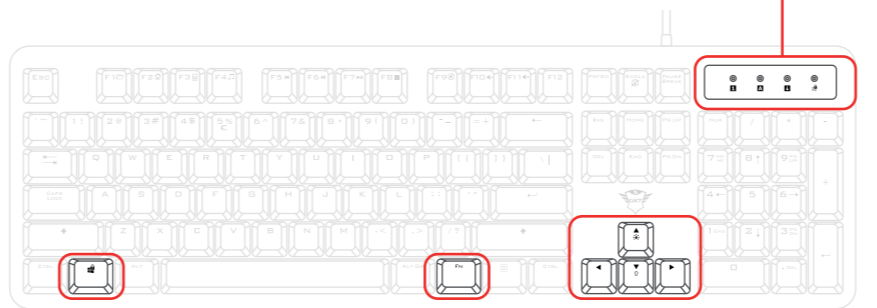

Trust

www.trust.com/24223/faq

THAZ | MECHANICAL KEYBOARD

1.

2.

LED Modes

3.

4.