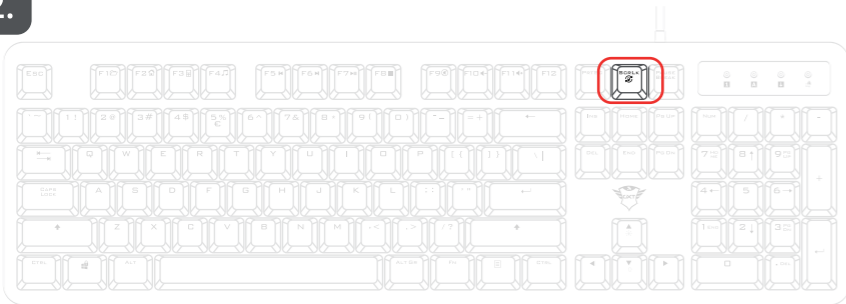

Trust

www.trust.com/24223/faq

THAZ | MECHANICAL KEYBOARD

1.

2.

LED Modes

3.

4.