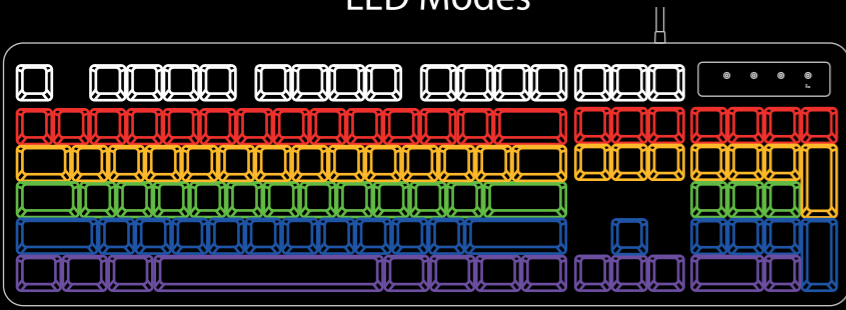

Trust

www.trust.com/24223/faq

THAZ | MECHANICAL KEYBOARD

1.

2.

LED Modes

3.

4.