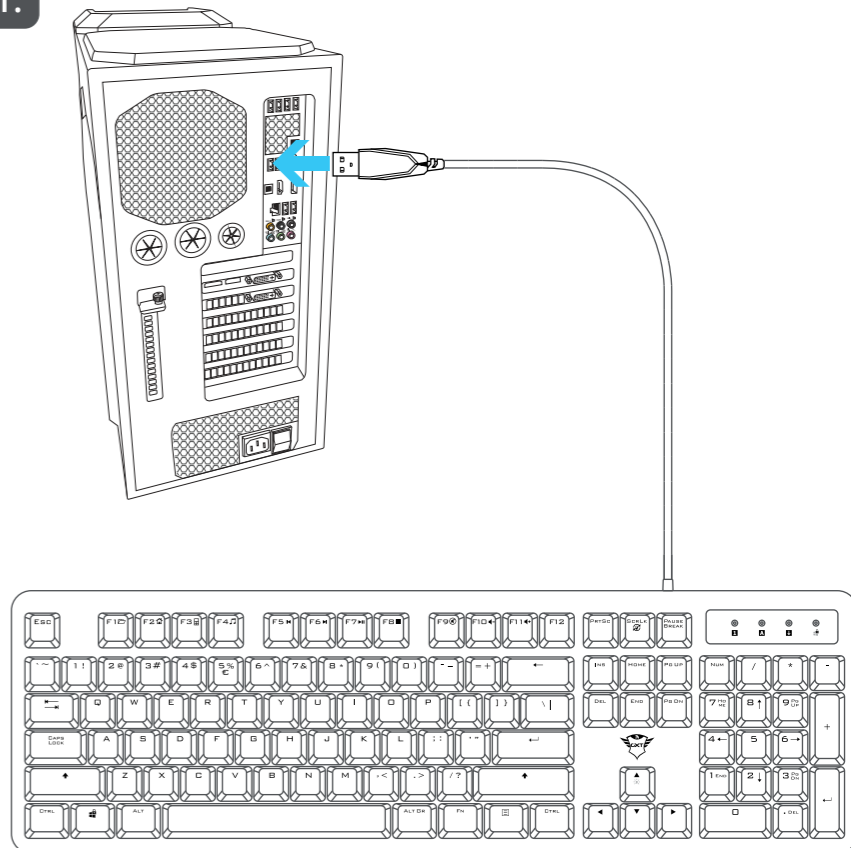

Trust

www.trust.com/24223/faq

THAZ | MECHANICAL KEYBOARD

1.

2.

LED Modes

3.

4.