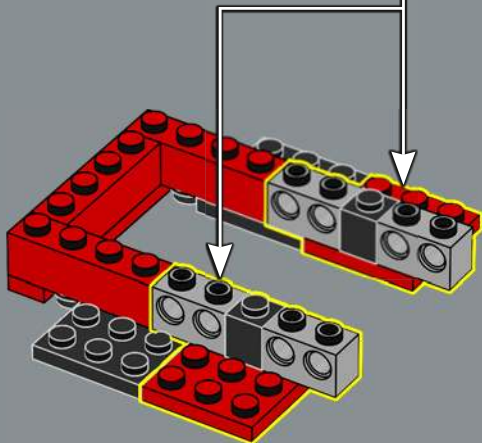

383

384

385

The jetpack is based on Sideswipe's jetpack from the G1 cartoon. Optimus Prime borrowed it in the episode "More than Meets the Eye, Part 3" to pursue the Decepticon space cruiser *Victory*.

386