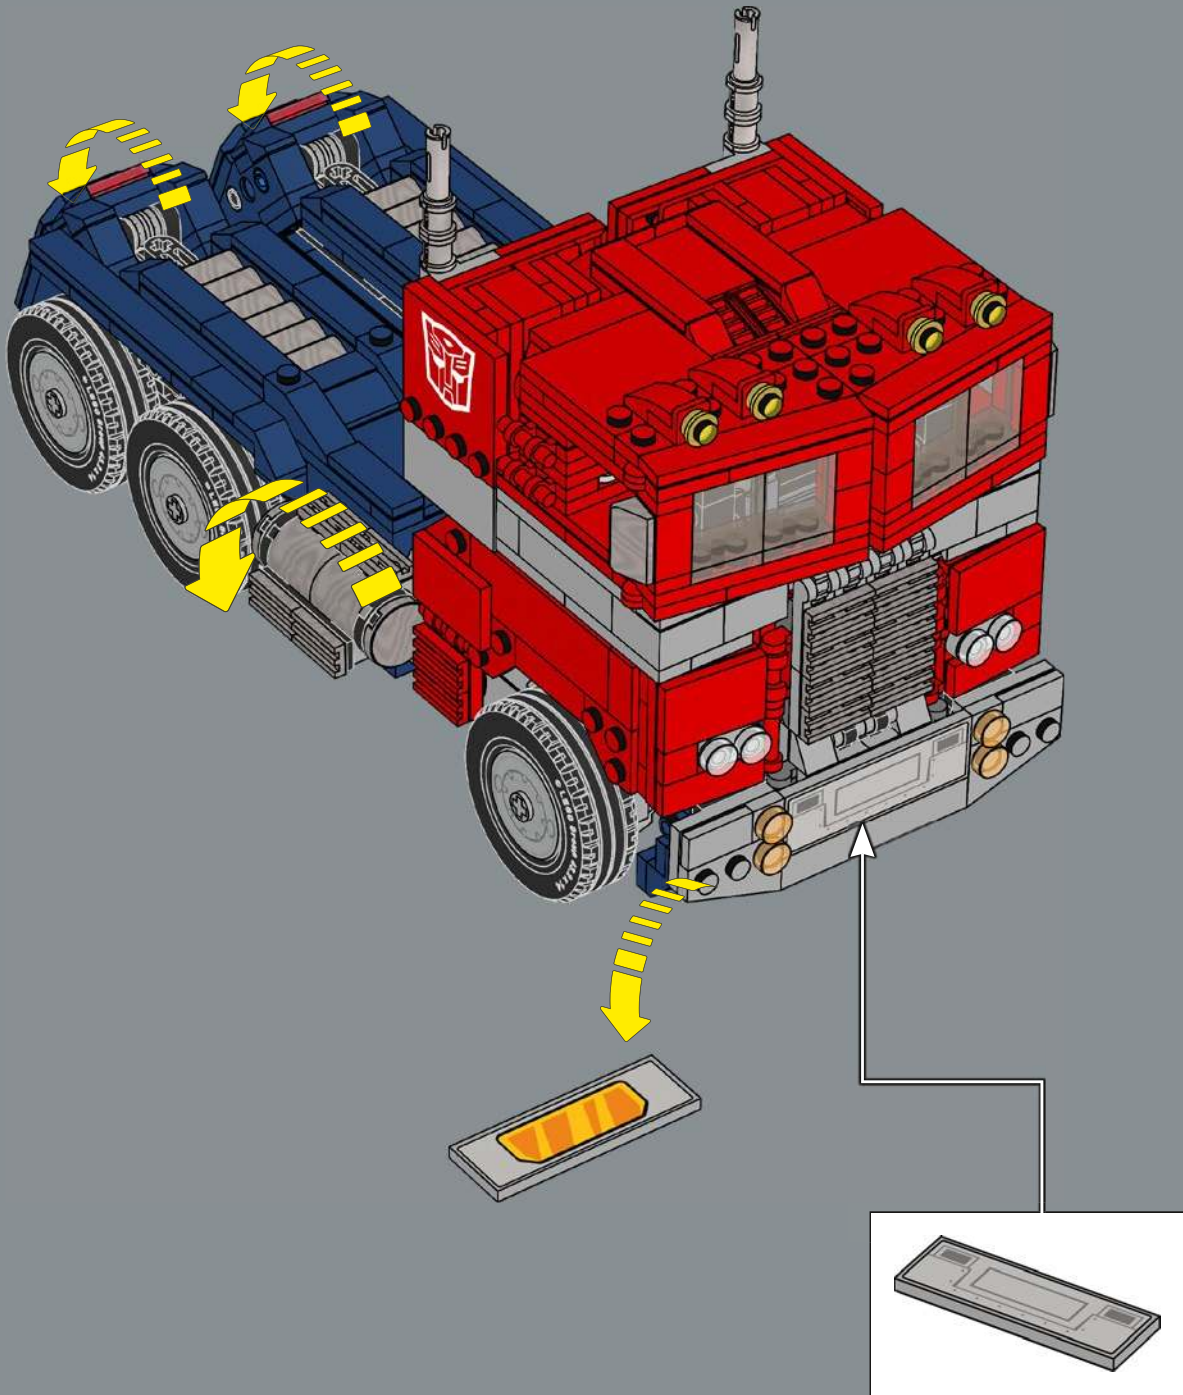

10

11

12

13

14

16

17

Optimus Prime's blaster is the only accessory in this LEGO® set that was included in the original toy, so it is also incorporated into the vehicle mode.