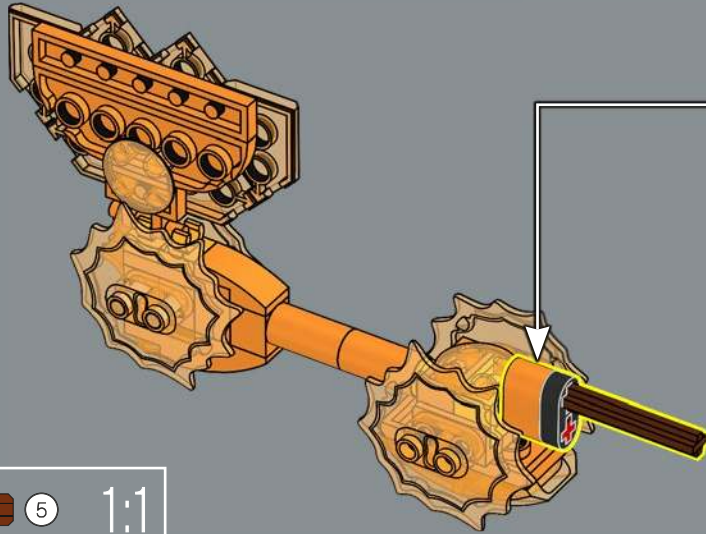

5

6

7

Optimus Prime only used his Energon
Axe once in the original cartoon, but
in other media he frequently uses it
when duelling Megatron.

359

3

360

361