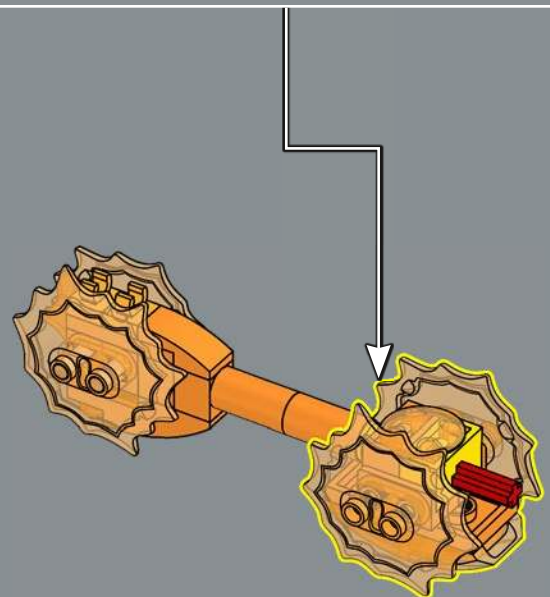

Optimus Prime first used his iconic Energyon Axe in his duel with Megatron atop the Sherman Dam in the G1 episode "More than Meets the Eye, Part 2."

357

1

2

3

4

5

6

7