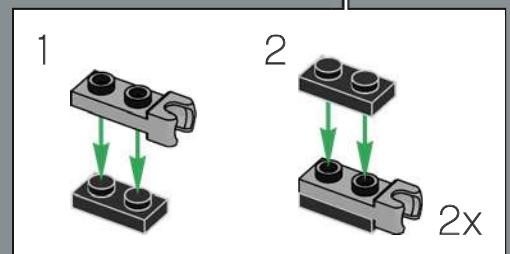

383

384

385

The jetpack is based on Sideswipe's jetpack from the G1 cartoon. Optimus Prime borrowed it in the episode "More than Meets the Eye, Part 3" to pursue the Decepticon space cruiser *Victory*.

386