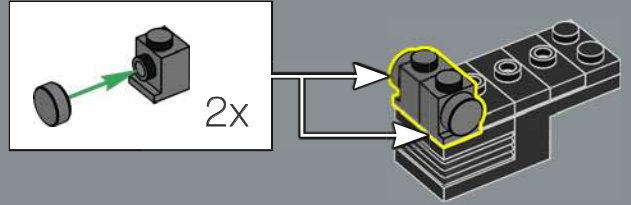

360

361

362

363

364

365

366