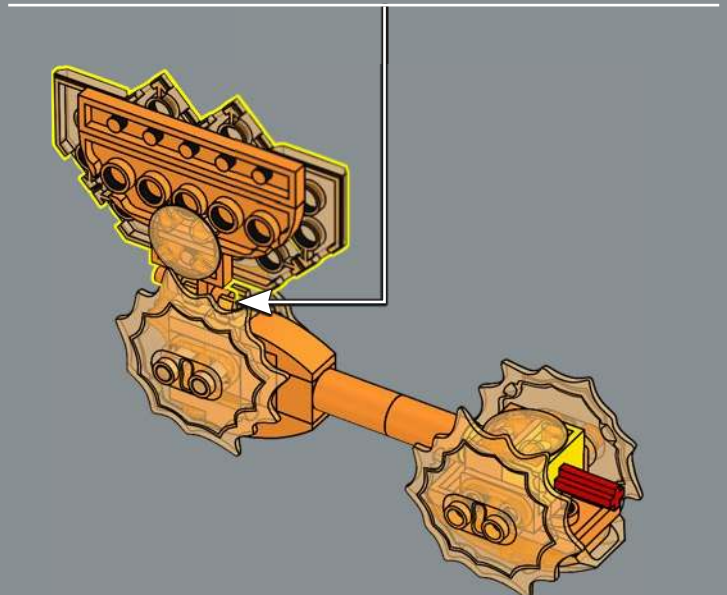

5

6

7

Optimus Prime only used his Energon
Axe once in the original cartoon, but
in other media he frequently uses it
when duelling Megatron.

359

3

360

361