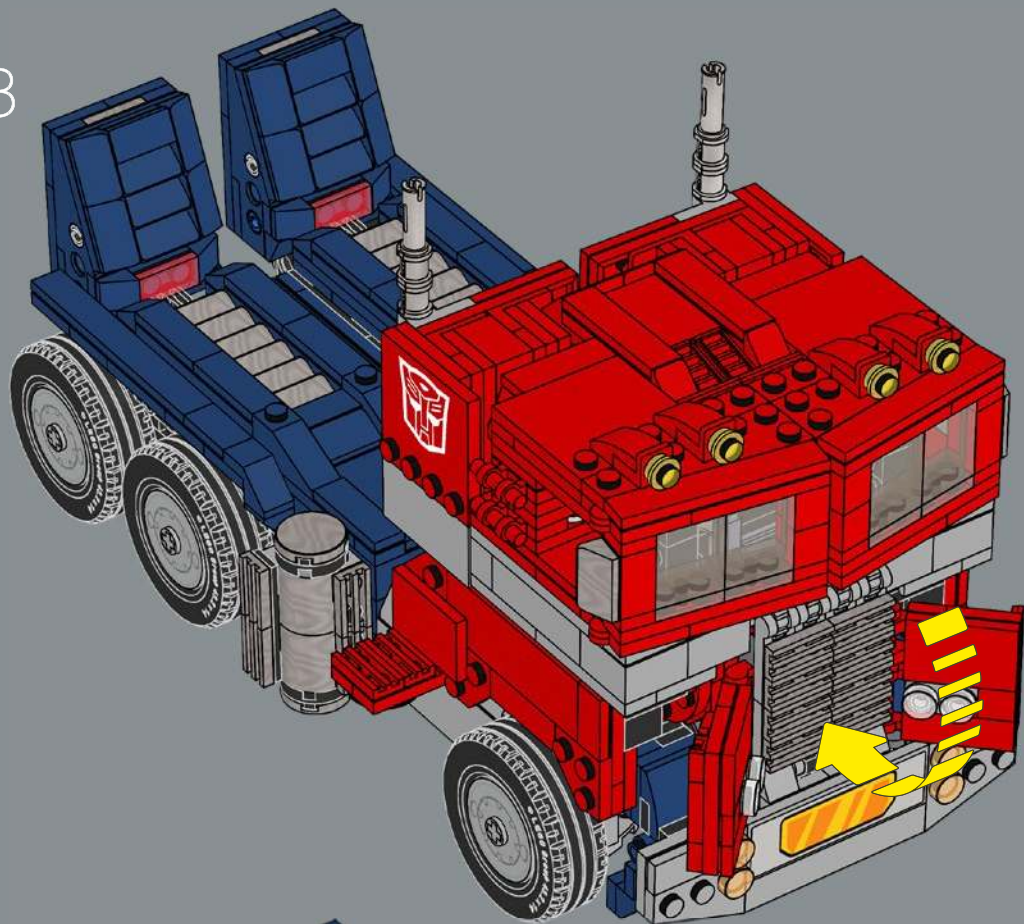

10

11

12

13

14

16

17

Optimus Prime's blaster is the only accessory in this LEGO® set that was included in the original toy, so it is also incorporated into the vehicle mode.