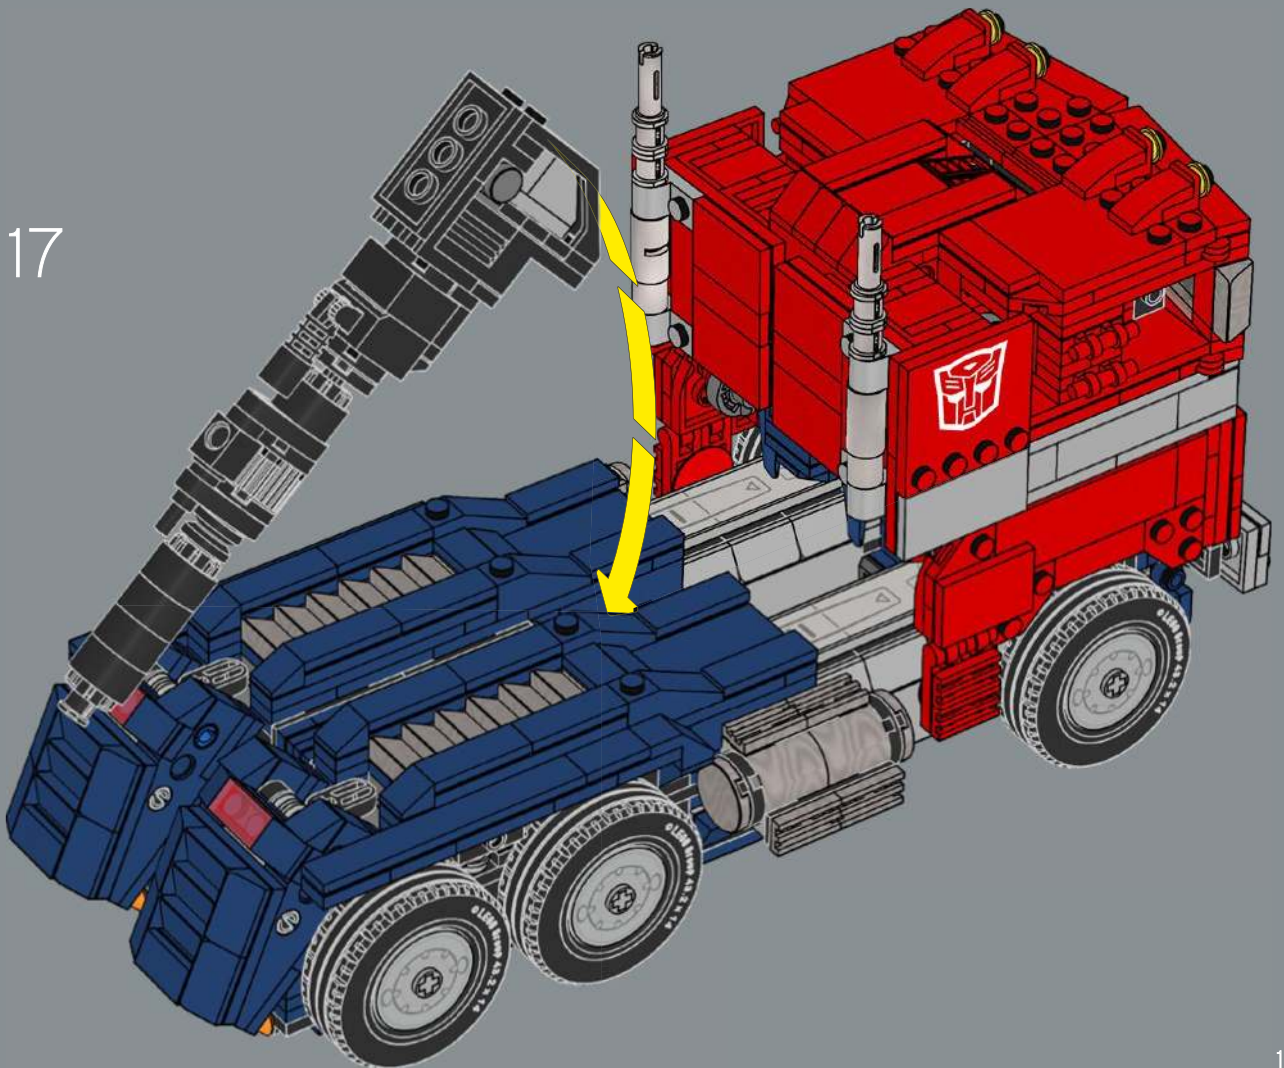

10

11

12

13

14

16

17

Optimus Prime's blaster is the only accessory in this LEGO® set that was included in the original toy, so it is also incorporated into the vehicle mode.