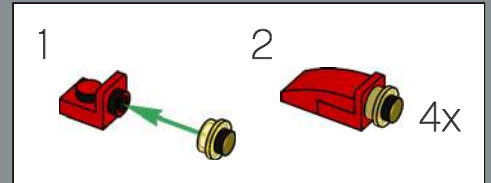

48

49

50

The original Generation 1 Optimus Prime toy was released in 1984 in the US. The design of the toy itself was originally named "Battle Convoy."

51

52

53

54