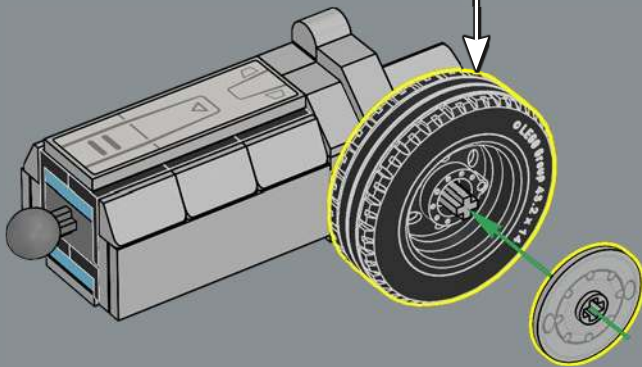

97

98

CLICK KLICK
CLIC CLIQUE
KATT KLIKŠKIS
咔嗒

CLICK KLICK
CLIC CLIQUE
KATT KLIKŠKIS
咔嗒