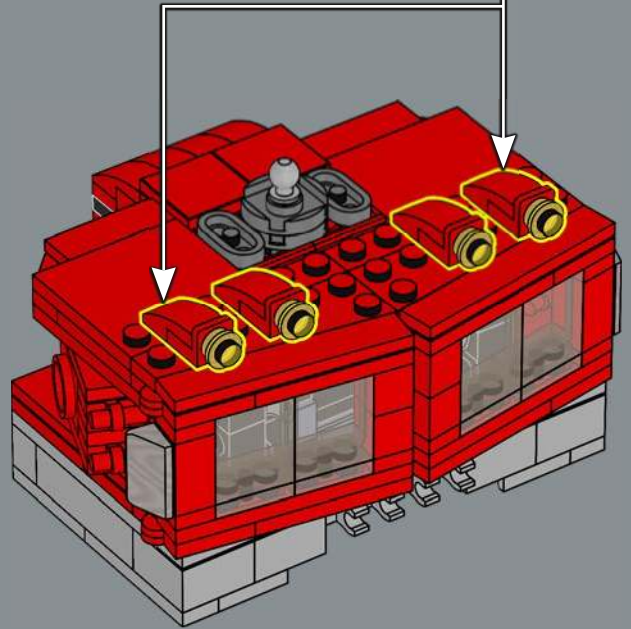

48

49

50

The original Generation 1 Optimus Prime toy was released in 1984 in the US. The design of the toy itself was originally named "Battle Convoy."

51

52

53

54