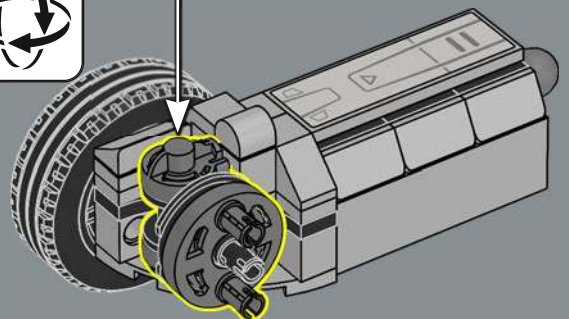

97

98

CLICK KLICK
CLIC CLIQUE
KATT KLIKŠKIS
咔嗒

CLICK KLICK
CLIC CLIQUE
KATT KLIKŠKIS
咔嗒