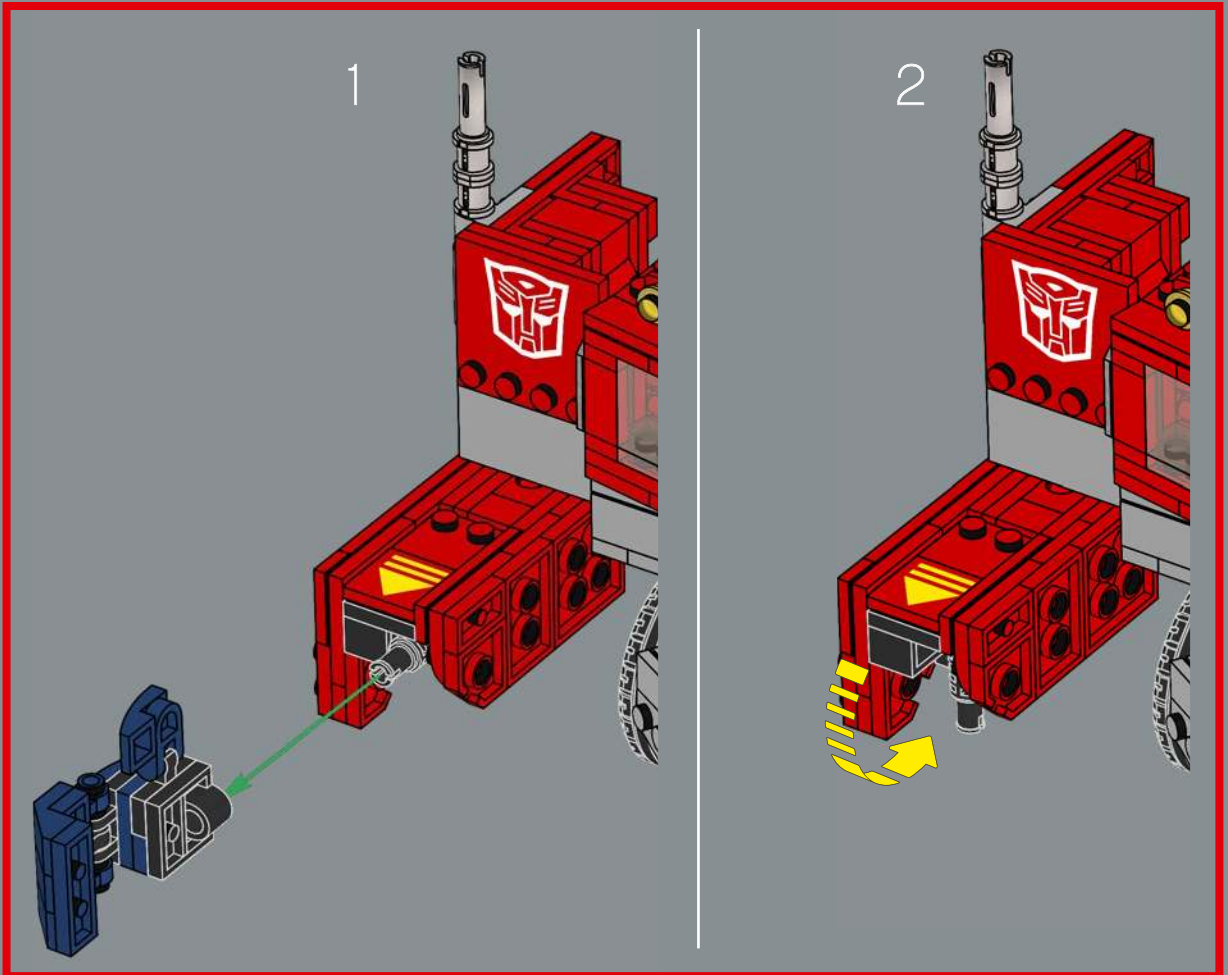

5

6

7

Optimus Prime only used his Energon
Axe once in the original cartoon, but
in other media he frequently uses it
when duelling Megatron.

359

3

360

361