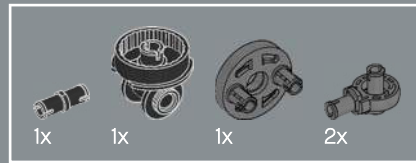

97

98

CLICK KLICK
CLIC CLIQUE
KATT KLIKŠKIS
咔嗒

CLICK KLICK
CLIC CLIQUE
KATT KLIKŠKIS
咔嗒