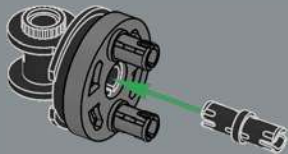

119

1

CLICK KLICK
CLIC CLIQUE
KATT KLIKŠKIS
卡嗒

2

3

CLICK KLICK
CLIC CLIQUE
KATT KLIKŠKIS
卡嗒

120