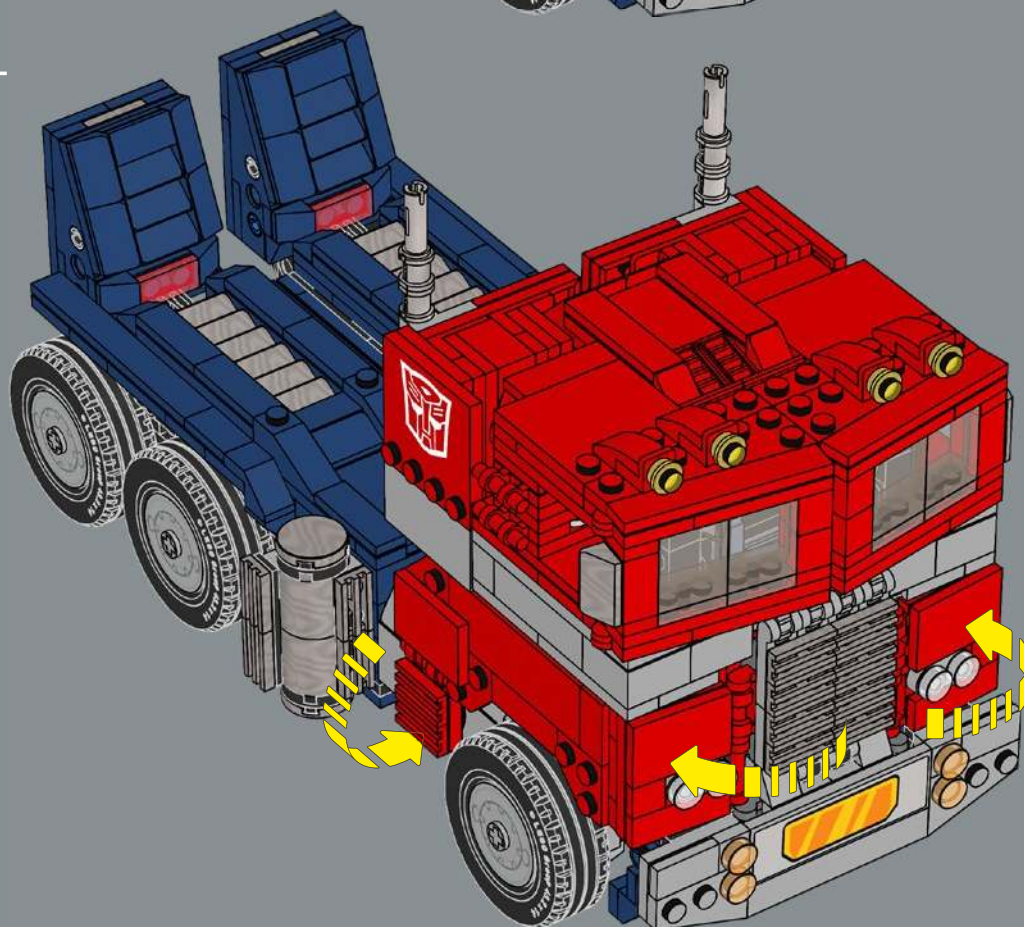

10

11

12

13

14

16

17

Optimus Prime's blaster is the only accessory in this LEGO® set that was included in the original toy, so it is also incorporated into the vehicle mode.