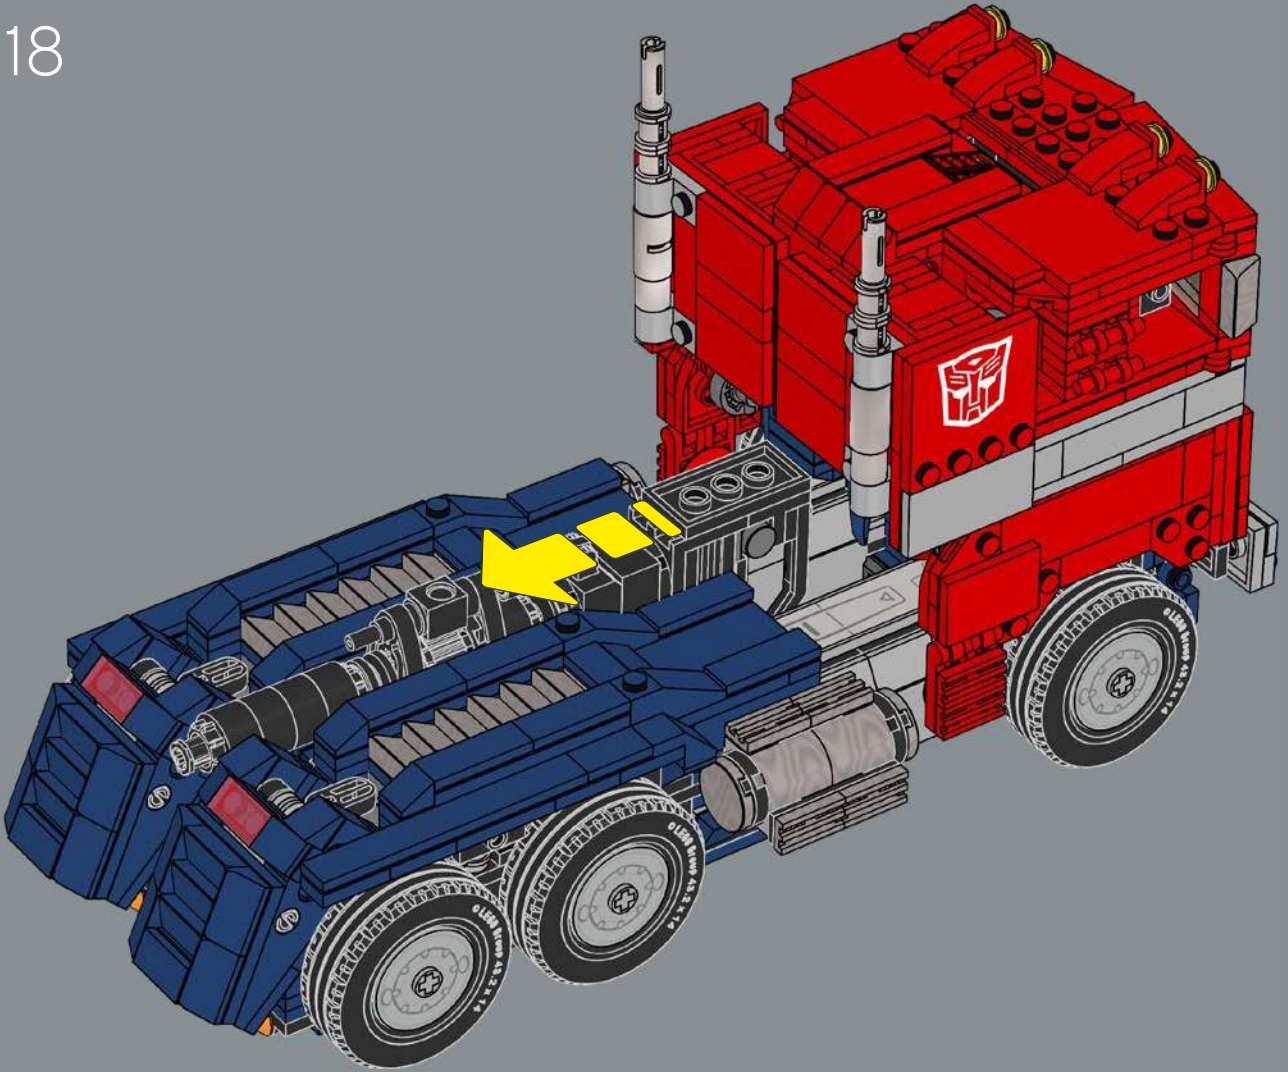

10

11

12

13

14

16

17

Optimus Prime's blaster is the only accessory in this LEGO® set that was included in the original toy, so it is also incorporated into the vehicle mode.